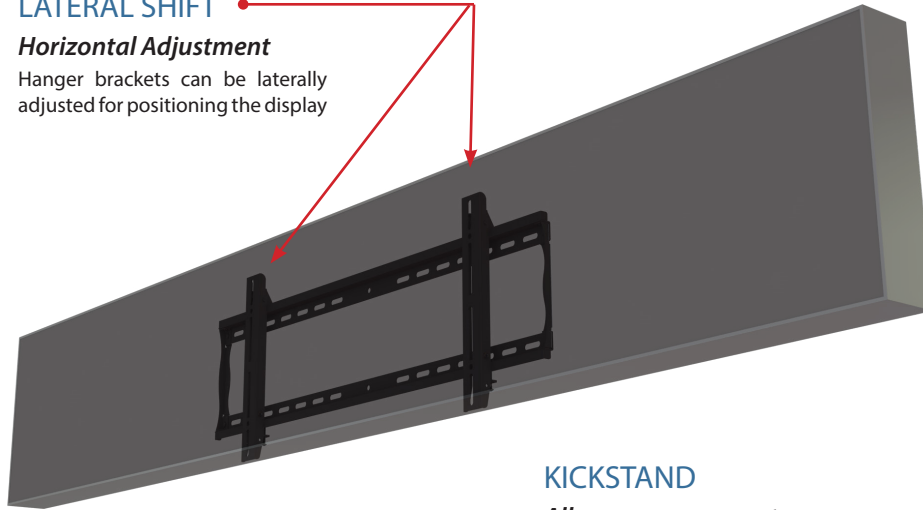

# F86LG Portrait Floor Stand

For 86" LG Stretch Display  
Landscape Orientation

Compatible with LG 86BH5C  
Ultra Stretch Displays

- Low profile holds screen close to wall
- Post installation leveling for ideal alignment
- Lateral shift for perfect display positioning
- Compatible with displays up to 150 lb and with VESA pattern up to 794 x 200mm
- Integrated cable management for a clean look

TV Size	VESA	Depth	Max Load
F86LG	32-86"	794x200mm	150 (???) lb

**LOW PROFILE**  
Holds TV just 1.39"  
from wall

**LATERAL SHIFT**  
*Horizontal Adjustment*  
Hanger brackets can be laterally  
adjusted for positioning the display

## For 86" LG Stretch Displays

1-866-MOUNT-TV  
www.crimsonav.com

Attribute	Value
Monitor size	32" - 86"
Orientation	Landscape
Weight capacity	150lb
Max mounting pattern	794x200mm
VESA mounting patterns	75x200mm, 100x200mm, 200x200mm, 300x200mm, 400x200mm, 600x200mm, 794x200mm (max)
Packaging Dimensions	35.25" x 10.24" x 3.15"
Shipping weight	8.0 lbs
Construction	High-grade cold rolled steel and aluminum
Product finish	Scratch resistant epoxy powder coat
Color	Black
Model number	F86LG
Warranty	Lifetime

Designed specifically for LG 86" ultra-stretch displays in landscape application, the F86LG is low profile, holding the screen just 1.39" from the wall. Post installation leveling and lateral adjustment features allow for the perfect placement of the display.