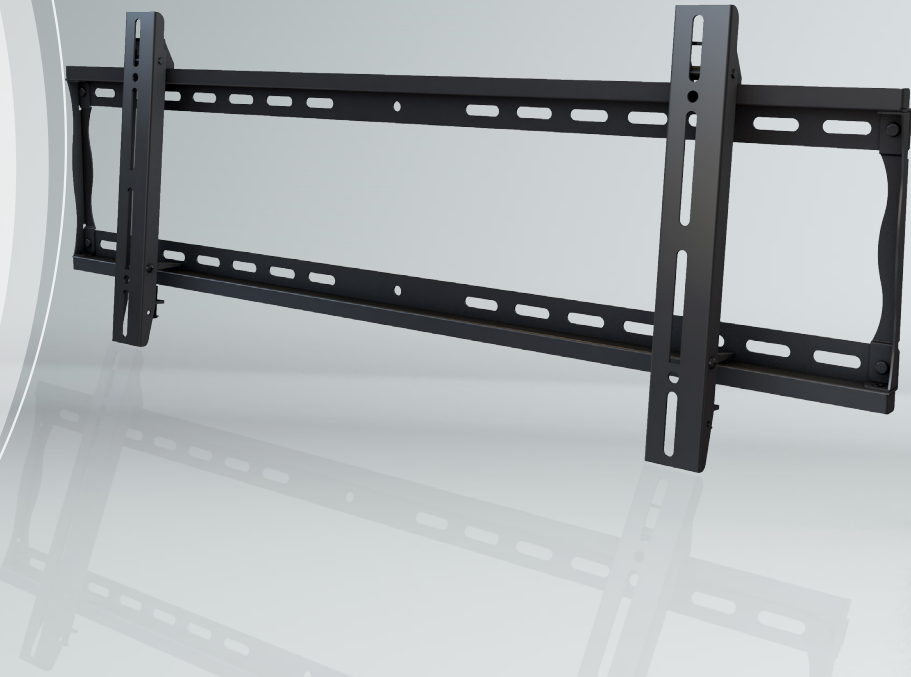

# F86LG Portrait Floor Stand

For 86" LG Stretch Display  
Landscape Orientation

Compatible with LG 86BH5C  
Ultra Stretch Displays

- Low profile holds screen close to wall
- Post installation leveling for ideal alignment
- Lateral shift for perfect display positioning
- Compatible with displays up to 150 lb and with VESA pattern up to 794 x 200mm
- Integrated cable management for a clean look

TV Size	VESA	Depth	Max Load
F86LG	32-86"	794x200mm	150 (???) lb

**LOW PROFILE**  
Holds TV just 1.39"  
from wall

**LATERAL SHIFT**  
*Horizontal Adjustment*  
Hanger brackets can be laterally  
adjusted for positioning the display

**KICKSTAND**  
Allows easy access to  
back for maintenance

**SECURING SCREW**  
*Lock In Place*  
A simple twist of securing screws  
ensures the TV remains firmly  
attached to the wall mount

Designed specifically for LG 86" ultra-stretch displays in landscape application, the F86LG is low profile, holding the screen just 1.39" from the wall. Post installation leveling and lateral adjustment features allow for the perfect placement of the display.