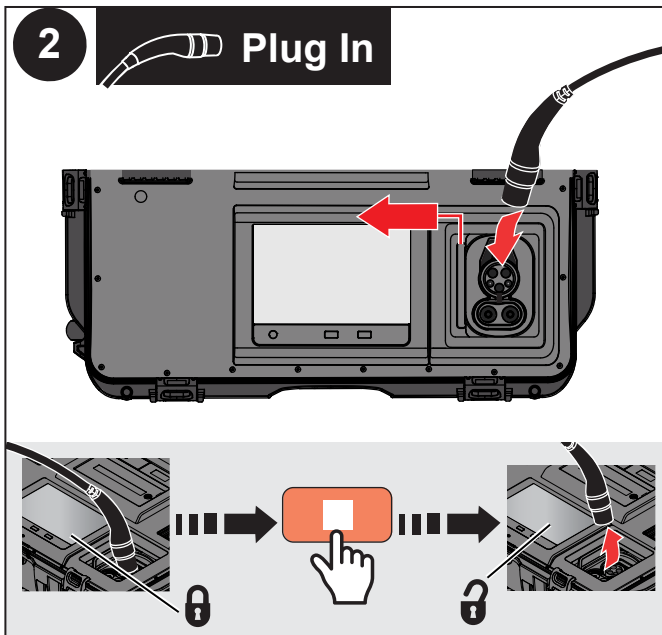

FEV500 EV Charging Station Analyzer

 www.fluke.com

TruTest™

Continuity R_{LO}

Charging

Firmware Update

Ø Zero

Battery