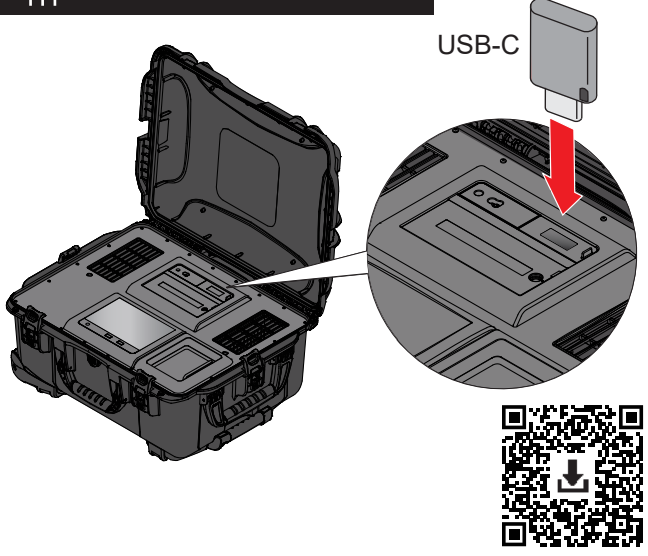

FEV500 EV Charging Station Analyzer

 www.fluke.com

TruTest™

Continuity R_{LO}

Charging

Firmware Update

Ø Zero

Battery