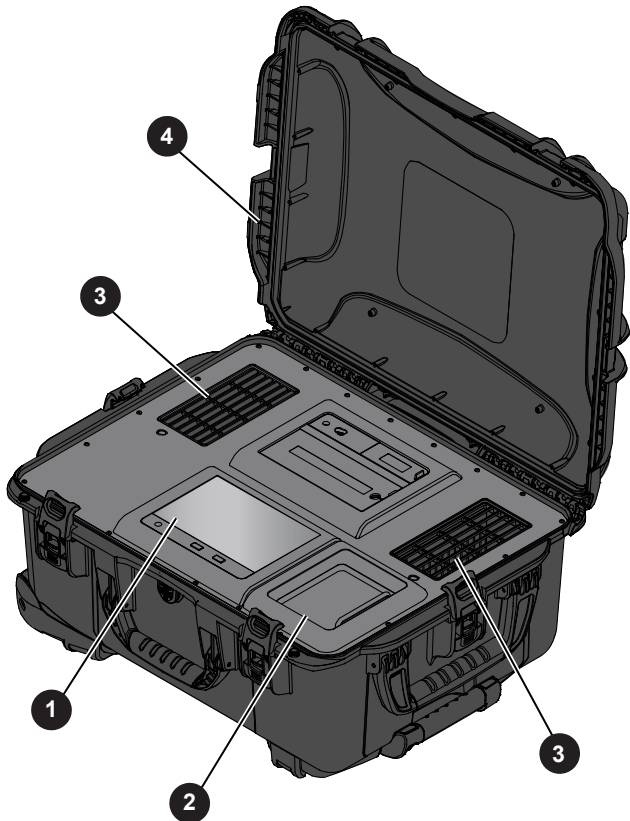

FEV500 EV Charging Station Analyzer

 www.fluke.com

TruTest™

Continuity R_{LO}

Charging

Firmware Update

Ø Zero

Battery