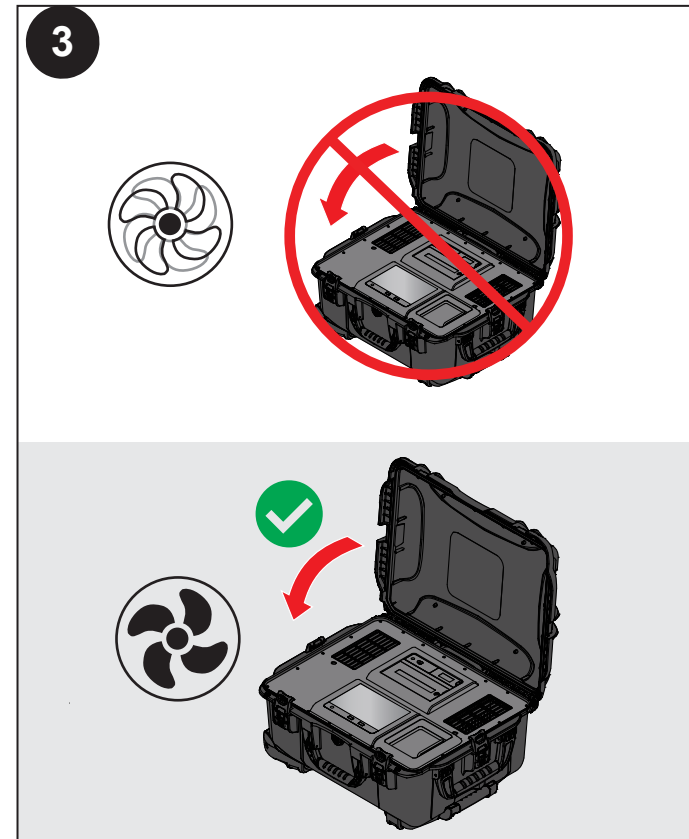

FEV500 EV Charging Station Analyzer

 www.fluke.com

TruTest™

Continuity R_{LO}

Charging

Firmware Update

Ø Zero

Battery