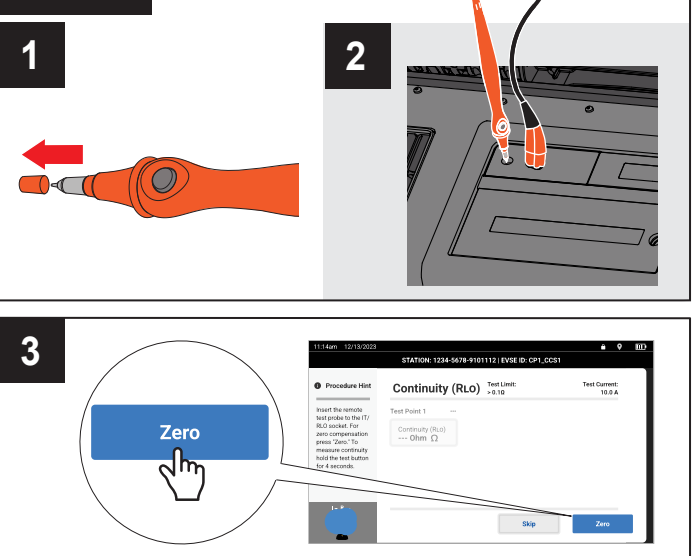

FEV500 EV Charging Station Analyzer

 www.fluke.com

TruTest™

Continuity R_{LO}

Charging

Firmware Update

Ø Zero

Battery