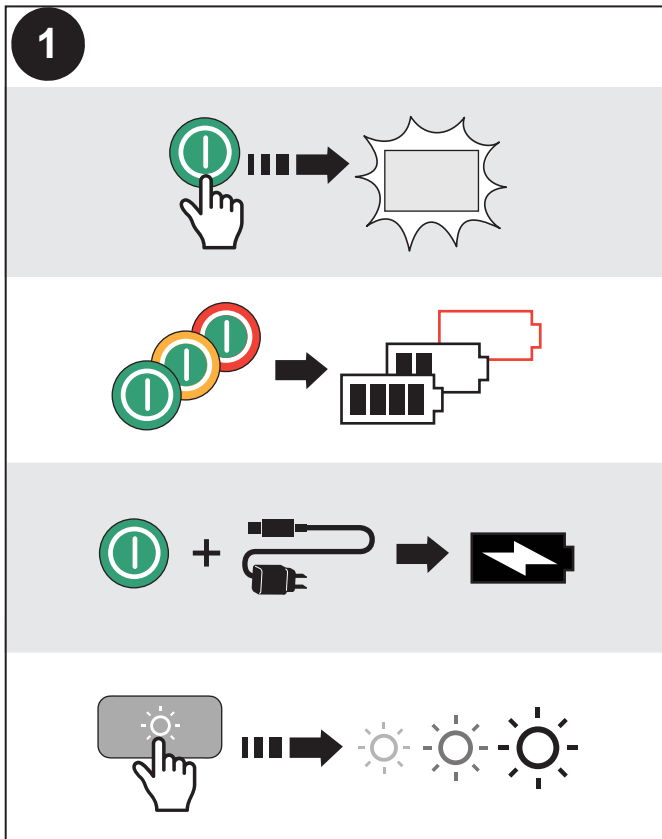

FEV500 EV Charging Station Analyzer

 www.fluke.com

TruTest™

Continuity R_{LO}

Charging

Firmware Update

Ø Zero

Battery