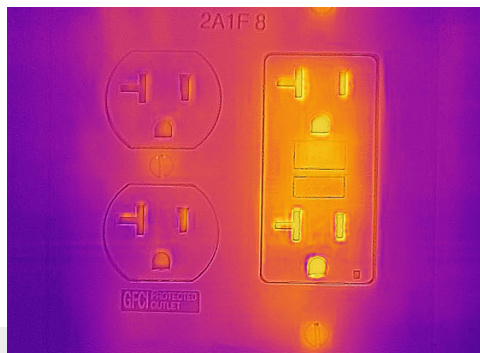

### FLIR ONE® Pro-Series

The FLIR ONE Pro and FLIR ONE Pro LT give you the power to find invisible problems faster than ever. With robust features such as multiple temperature meters and level/span controls, FLIR ONE Pro cameras work as hard as you do. The revolutionary VividIR™ image processing helps you see more details, FLIR MSX® adds sharpness and perspective, and the FLIR OneFit™ adjustable connector extends up to 4 mm to fit many popular protective cases. Whether you're inspecting electrical panels, looking for HVAC problems, or finding water damage, the FLIR ONE Pro and FLIR ONE Pro LT are tools no serious professional should be without.

#### PRO AND PRO LT MODELS

Get great results from the Pro LT or upgrade to the FLIR ONE Pro for higher resolution and improved sensitivity

- Choose the FLIR ONE Pro to record crisp 19,200 pixel IR images at a thermal sensitivity of 70 mK
- Record images with better clarity and temperature measurement accuracy by putting more pixels on the target
- Measure temperatures up to 400°C (752°F) with the FLIR ONE Pro, compared to a temperature maximum of 120°C (248°F) with the Pro LT