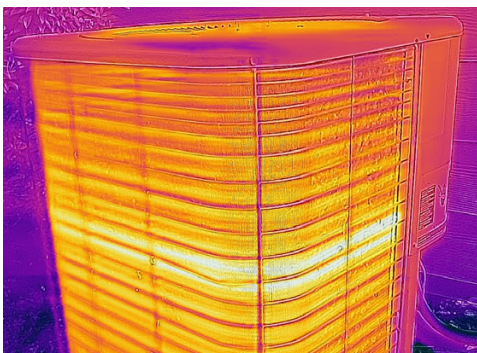

### FLIR ONE® Pro-Series

The FLIR ONE Pro and FLIR ONE Pro LT give you the power to find invisible problems faster than ever. With robust features such as multiple temperature meters and level/span controls, FLIR ONE Pro cameras work as hard as you do. The revolutionary VividIR™ image processing helps you see more details, FLIR MSX® adds sharpness and perspective, and the FLIR OneFit™ adjustable connector extends up to 4 mm to fit many popular protective cases. Whether you're inspecting electrical panels, looking for HVAC problems, or finding water damage, the FLIR ONE Pro and FLIR ONE Pro LT are tools no serious professional should be without.

#### VividIR™ IMAGE PROCESSING

Detect problems with precision thanks to the FLIR ONE Pro-Series' enhanced processing power

- Unique image processing technique generates images with up to 4x as many pixels for improved temperature measurement accuracy
- Enhances native IR resolution to output crisply detailed thermal images that are easy to interpret
- When combined with MSX®—which enhances thermal images with visual details—the FLIR ONE Pro-Series offers unsurpassed image quality for a mobile IR solution

#### PRO AND PRO LT MODELS

Get great results from the Pro LT or upgrade to the FLIR ONE Pro for higher resolution and improved sensitivity

- Choose the FLIR ONE Pro to record crisp 19,200 pixel IR images at a thermal sensitivity of 70 mK
- Record images with better clarity and temperature measurement accuracy by putting more pixels on the target
- Measure temperatures up to 400°C (752°F) with the FLIR ONE Pro, compared to a temperature maximum of 120°C (248°F) with the Pro LT