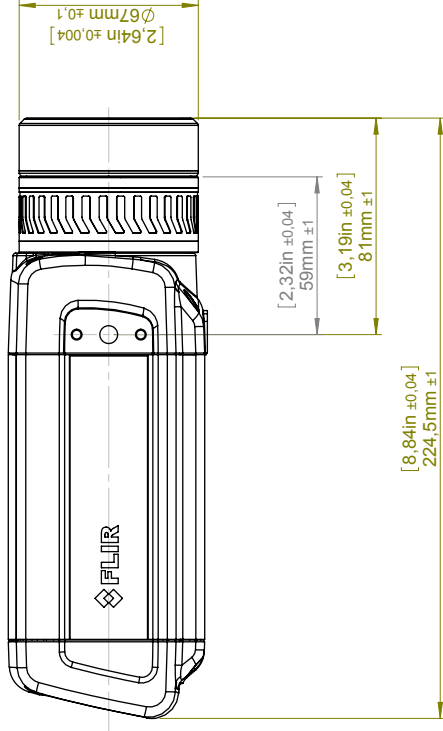

Camera with Lens IR f=13,1 mm (45°)

© 2012, FLIR Systems, Inc. All rights reserved worldwide. No part of this drawing may be reproduced, stored in a retrieval system, or transmitted in any form, or by any means, electronic, mechanical, photocopying, recording, or otherwise, without written permission from FLIR Systems, Inc. Specifications subject to change without further notice. Dimensional data is based on nominal values. Products may be subject to regional market considerations. License procedures may apply. Product may be subject to US Export Regulations. Please refer to exportquestions@flir.com with any questions. Diversion contrary to US law is prohibited.

For additional dimensions see page 1

Modified 2012-04-19
 Check CAHA
 Drawn by R&D Thermography
 Denomination

Size A3
 Scale 1:2
 Drawing No. T127424
 Sheet 3(9)
 Size A

Basic dimensions FLIR T6xx

Camera with Lens IR f=13,1 mm (45°)

For additional dimensions see page 1

Modified 2012-04-18	Check CAHA	Drawn by R&D Thermography	FLIR®
Denomination Basic dimensions FLIR A/SC 6xx			Sheet 3(9)
Size A3	Scale 1:2	Drawing No. T126925	Size A