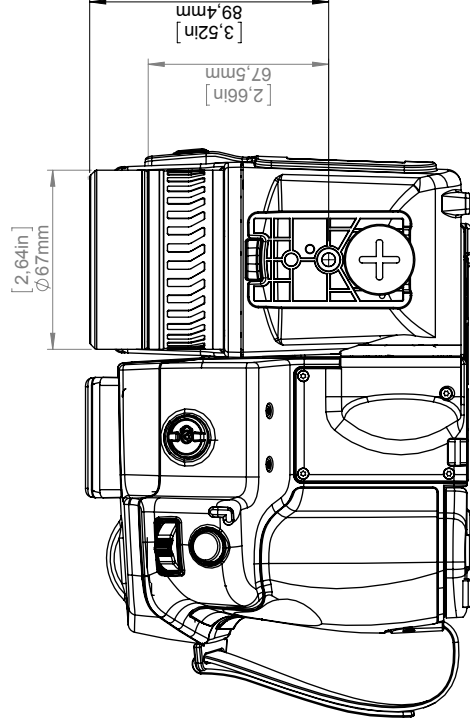

Camera with Lens IR f=13,1 mm (45°)

For additional dimensions see page 1

Modified 2012-04-19
Check CAHA
Drawn by R&D Thermography
Denomination

Size A3
Scale 1:2
Drawing No. T127424
Sheet 3(9)
Size A

Basic dimensions FLIR T6xx