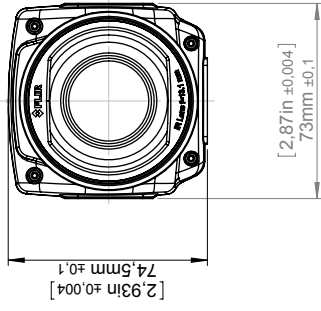

Camera with Lens IR f=13,1 mm (45°)

© 2012, FLIR Systems, Inc. All rights reserved worldwide. No part of this drawing may be reproduced, stored in a retrieval system, or transmitted in any form, or by any means, electronic, mechanical, photocopying, recording, or otherwise, without written permission from FLIR Systems, Inc. Specifications subject to change without further notice. Dimensional data is based on nominal values. Products may be subject to regional market considerations. License procedures may apply. Product may be subject to US Export Regulations. Please refer to exportquestions@flir.com with any questions. Diversion contrary to US law is prohibited.

For additional dimensions see page 1

Modified 2012-04-19
 Check CAHA
 Drawn by R&D Thermography
 Denomination

Size A3
 Scale 1:2
 Drawing No. T127424
 Sheet 3(9)
 Size A

Basic dimensions FLIR T6xx

Camera with Lens IR f=13,1 mm (45°)

For additional dimensions see page 1

Modified 2012-04-18	Check CAHA	Drawn by R&D Thermography	FLIR®
Denomination Basic dimensions FLIR A/SC 6xx			Sheet 3(9)
Size A3	Scale 1:2	Drawing No. T126925	Size A