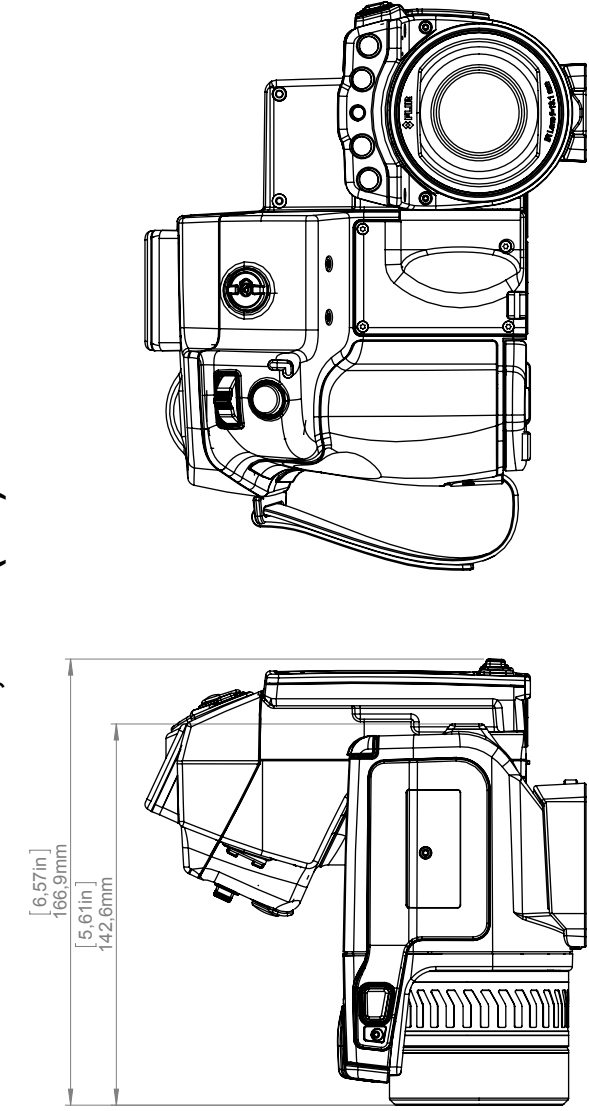

Camera with Lens IR f=13,1 mm (45°)

For additional dimensions see page 1

Modified 2012-04-19
Check CAHA
Drawn by R&D Thermography
Denomination

Size A3
Scale 1:2
Drawing No. T127424
Sheet 3(9)
Size A

Basic dimensions FLIR T6xx