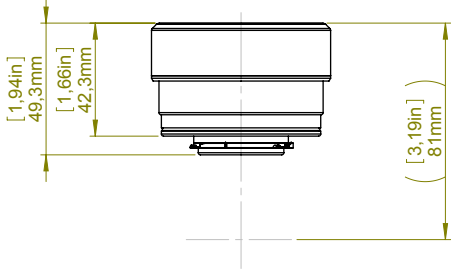

Camera with Lens IR f=13,1 mm (45°)

© 2012, FLIR Systems, Inc. All rights reserved worldwide. No part of this drawing may be reproduced, stored in a retrieval system, or transmitted in any form, or by any means, electronic, mechanical, photocopying, recording, or otherwise, without written permission from FLIR Systems, Inc. Specifications subject to change without further notice. Dimensional data is based on nominal values. Products may be subject to regional market considerations. License procedures may apply. Product may be subject to US Export Regulations. Please refer to exportquestions@flir.com with any questions. Diversion contrary to US law is prohibited.

For additional dimensions see page 1

Modified 2012-04-19
 Check CAHA
 Drawn by R&D Thermography
 Denomination

Size A3
 Scale 1:2
 Drawing No. T127424
 Sheet 3(9)
 Size A

Basic dimensions FLIR T6xx

Camera with Lens IR f=13,1 mm (45°)

For additional dimensions see page 1

Modified 2012-04-18	Check CAHA	Drawn by R&D Thermography	FLIR®
Denomination Basic dimensions FLIR A/SC 6xx			Sheet 3(9)
Size A3	Scale 1:2	Drawing No. T126925	Size A