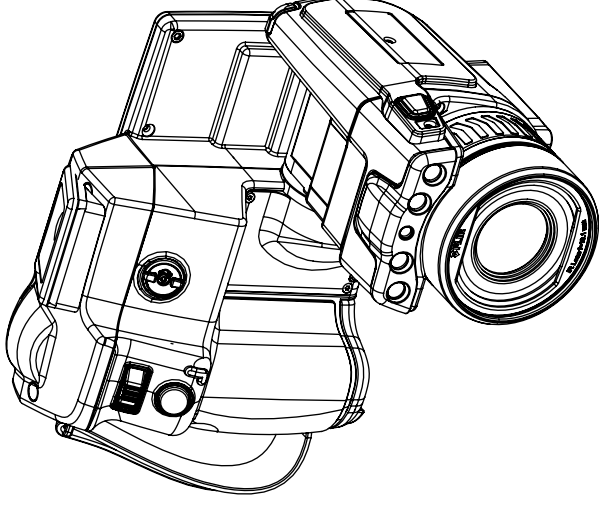

Camera with Lens IR f=13,1 mm (45°)

For additional dimensions see page 1

Modified 2012-04-19
Check CAHA
Drawn by R&D Thermography
Denomination

Size A3
Scale 1:2
Drawing No. T127424
Sheet 3(9)
Size A

Basic dimensions FLIR T6xx