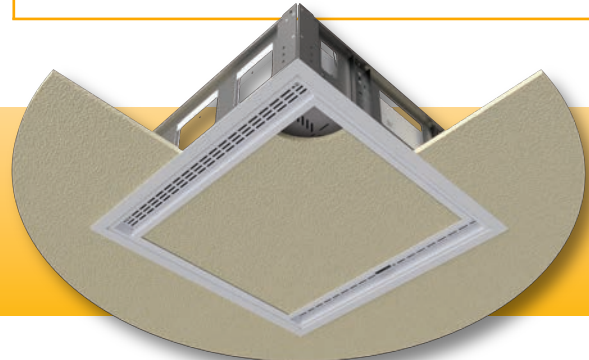

CB-SR22

(shown with CB-22 Ceiling Box)

DESCRIPTION

If you want to mount our popular ceiling boxes in a drywall ceiling, you need the "FRAME". The CB-SR12 and CB-SR22 drywall mounting frames are expressly designed to easily mount FSR's 2'x2' (CB-22) and 1'x2' (CB-12) Ceiling Enclosures. The mounting frame can be installed in the ceiling opening using threaded rod, stranded wire cable, or screws through specific holes in the sides of the unit. The ceiling box can then be hung vertically, via the included cables, while the equipment is mounted and wired allowing convenient access to the components and cables. The ceiling box can then be lifted into the frame and locked into place. The ceiling box interior can be accessed in the same way for future re-cabling and service. Ceiling boxes and frames are ordered separately depending on the type of ceiling.

APPLICATIONS

The "FRAME" is used in conjunction with the FSR ceiling boxes. The ceiling boxes and frames can be used anywhere you need to mount equipment in the ceiling, or where you are mounting a projector or display in the ceiling.

Popular install sites include:

- Conference Centers
- General Meeting Facilities
- Airports
- Museums
- Lunch Rooms
- Corporate Offices
- Schools
- Training Facilities
- Medical Facilities
- Retail Environments
- Huddle Spaces
- Sports Bars & Restaurants

APPROVALS

All FSR ceiling products are agency listed, including plenum rated.

FSR Inc.

244 Bergen Boulevard, Woodland Park, NJ 07424
Phone: 973.785.4347 · Fax: 973.785.4207
Web: www.fsrinc.com · E-mail: sales@fsrinc.com
Order Desk: 1-800-332-FSR1