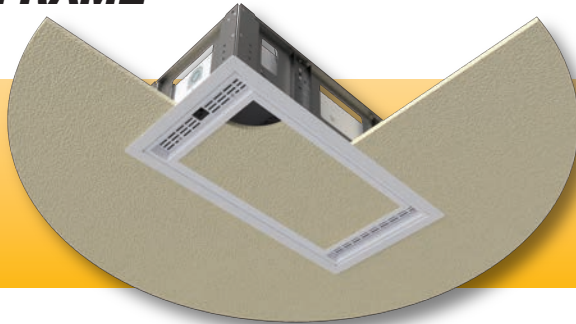

CB SERIES

CEILING BOX DRYWALL MOUNTING "FRAME"

Touchboards

FSR

Metal Products Group

CB SERIES DRYWALL
MOUNTING FRAME

CB-SR12

(shown with CB-12 Ceiling Box)