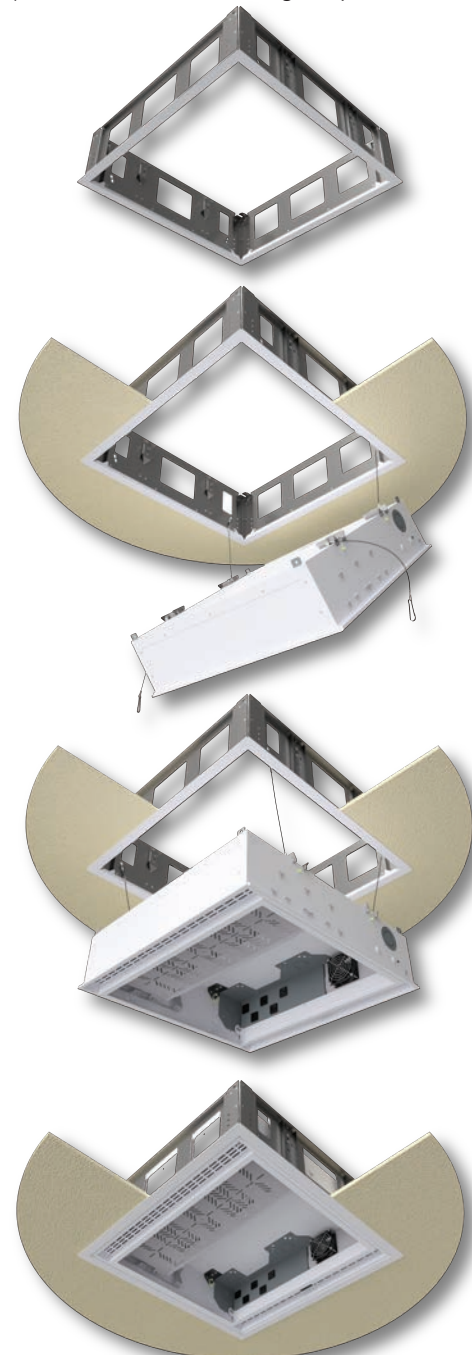

CB SERIES

CEILING BOX DRYWALL MOUNTING "FRAME"

Touchboards

FSR

Metal Products Group

CB SERIES DRYWALL
MOUNTING FRAME

(shown with CB-12 Ceiling Box)

(shown with CB-22 Ceiling Box)

DESCRIPTION

If you want to mount our popular ceiling boxes in a drywall ceiling, you need the "FRAME". The CB-SR12 and CB-SR22 drywall mounting frames are expressly designed to easily mount FSR's 2'x2' (CB-22) and 1'x2' (CB-12) Ceiling Enclosures. The mounting frame can be installed in the ceiling opening using threaded rod, stranded wire cable, or screws through specific holes in the sides of the unit. The ceiling box can then be hung vertically, via the included cables, while the equipment is mounted and wired allowing convenient access to the components and cables. The ceiling box can then be lifted into the frame and locked into place. The ceiling box interior can be accessed in the same way for future re-cabling and service. Ceiling boxes and frames are ordered separately depending on the type of ceiling.

APPLICATIONS

The "FRAME" is used in conjunction with the FSR ceiling boxes. The ceiling boxes and frames can be used anywhere you need to mount equipment in the ceiling, or where you are mounting a projector or display in the ceiling.

Popular install sites include:

- Conference Centers
- General Meeting Facilities
- Airports
- Museums
- Lunch Rooms
- Corporate Offices
- Schools
- Training Facilities
- Medical Facilities
- Retail Environments
- Huddle Spaces
- Sports Bars & Restaurants

APPROVALS

All FSR ceiling products are agency listed, including plenum rated.

FSR Inc.

244 Bergen Boulevard, Woodland Park, NJ 07424
Phone: 973.785.4347 · Fax: 973.785.4207
Web: www.fsrinc.com · E-mail: sales@fsrinc.com
Order Desk: 1-800-332-FSR1