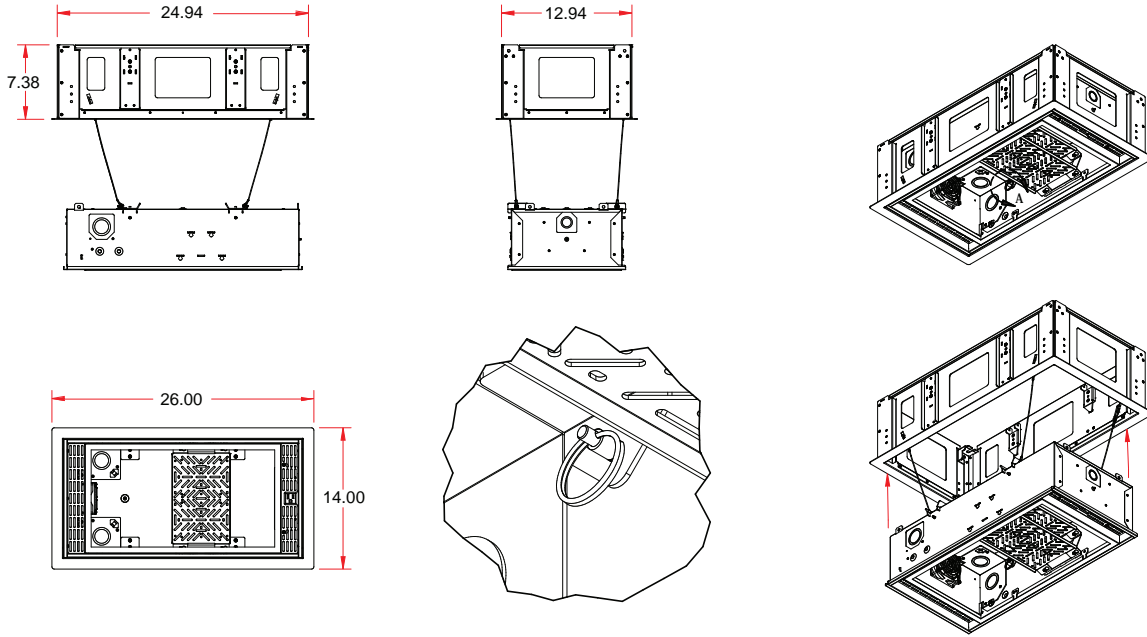

DRYWALL FRAME ORDERING INFORMATION

MODEL	DESCRIPTION
CB-SR12	Drywall Frame Kit for CB-12 1'x2' ceiling box (CB-12 ordered separately)
CB-SR22	Drywall Frame Kit for CB-22 2'x2' ceiling box (CB-22 ordered separately)

CB-SR12

(shown with CB-12 Ceiling Box)

CB-SR22

(shown with CB-22 Ceiling Box)