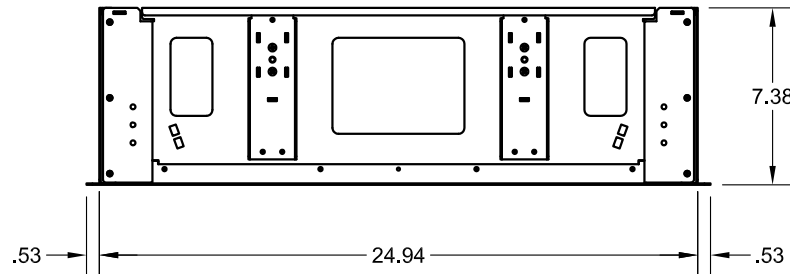

3

2

1

SLOTTED OPENING FOR THREADED ROD OR CABLE MOUNTING

HOLE FOR CABLE MOUNTING

HOLES FOR SCREW MOUNTING

FRAME CORNER DETAIL

CEILING ROUGH-IN OPENING - 25" SQUARE