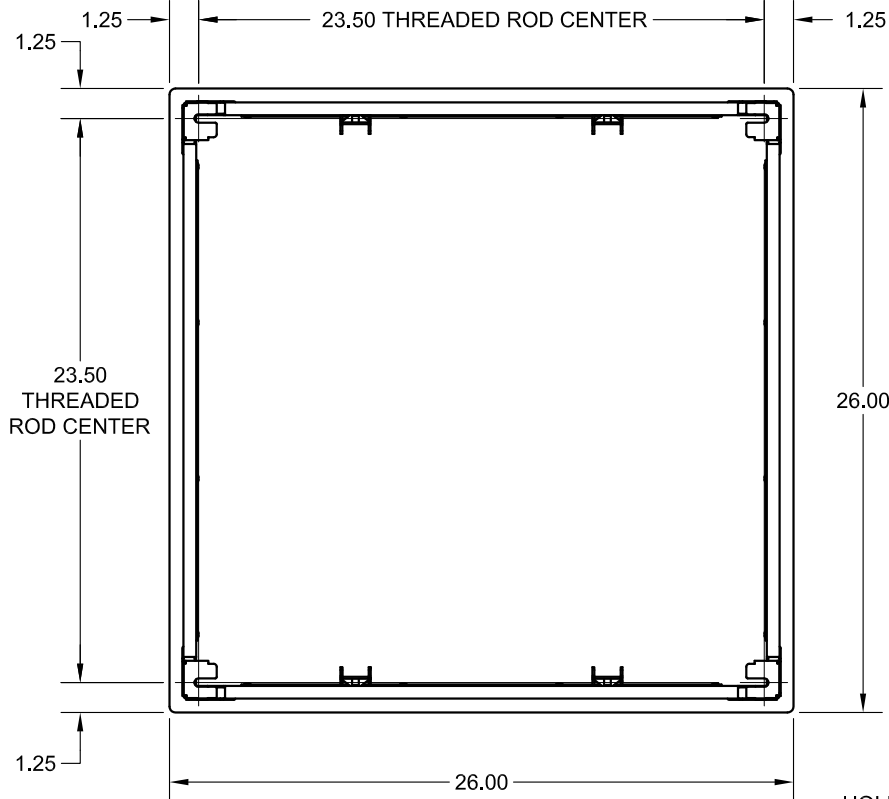

3

2

1

SLOTTED OPENING FOR THREADED ROD OR CABLE MOUNTING

HOLE FOR CABLE MOUNTING

HOLES FOR SCREW MOUNTING

FRAME CORNER DETAIL

CEILING ROUGH-IN OPENING - 25" SQUARE