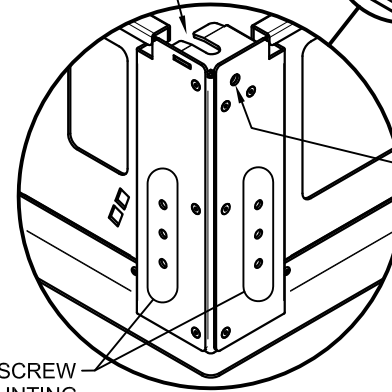

3

2

1

SLOTTED OPENING FOR THREADED ROD OR CABLE MOUNTING

HOLE FOR CABLE MOUNTING

HOLES FOR SCREW MOUNTING

FRAME CORNER DETAIL

CEILING ROUGH-IN OPENING - 25" SQUARE