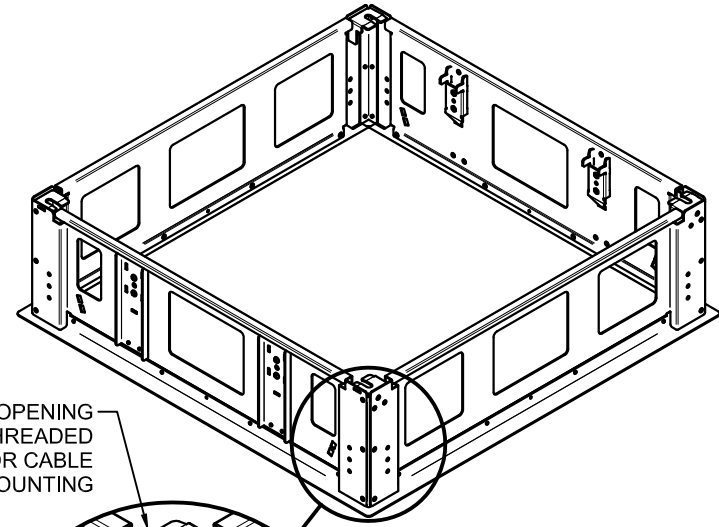

3

2

1

SLOTTED OPENING FOR THREADED ROD OR CABLE MOUNTING

HOLE FOR CABLE MOUNTING

HOLES FOR SCREW MOUNTING

FRAME CORNER DETAIL

CEILING ROUGH-IN OPENING - 25" SQUARE