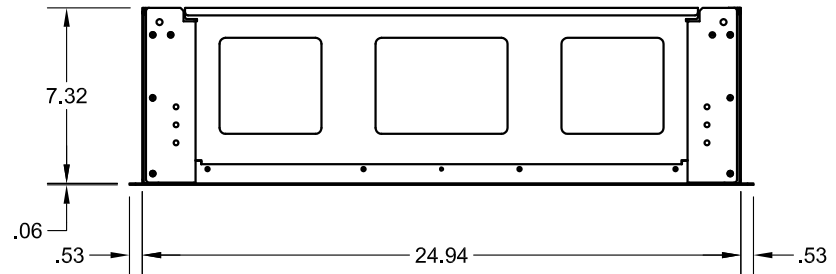

3

2

1

SLOTTED OPENING FOR THREADED ROD OR CABLE MOUNTING

HOLE FOR CABLE MOUNTING

HOLES FOR SCREW MOUNTING

FRAME CORNER DETAIL

CEILING ROUGH-IN OPENING - 25" SQUARE