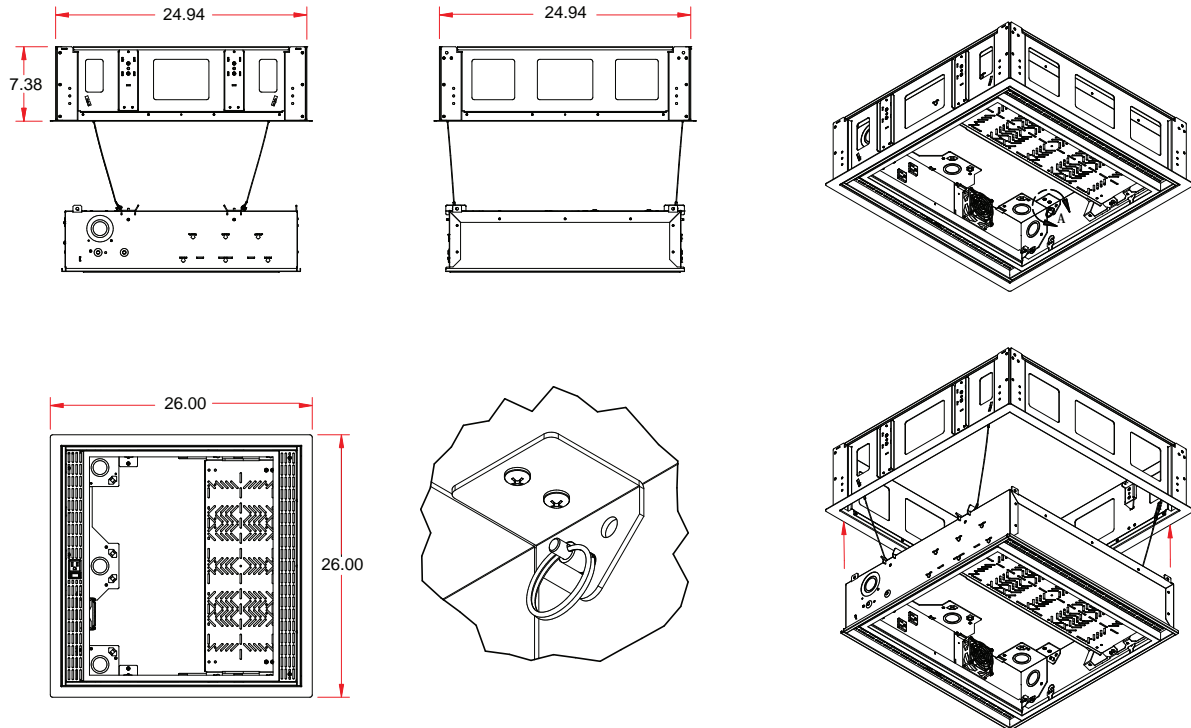

244 Bergen Boulevard, Woodland Park, NJ 07424
Phone: 973.785.4347 · Fax: 973.785.4207
Web: www.fsrinc.com · E-mail: sales@fsrinc.com

Specifications are subject to change without notice.