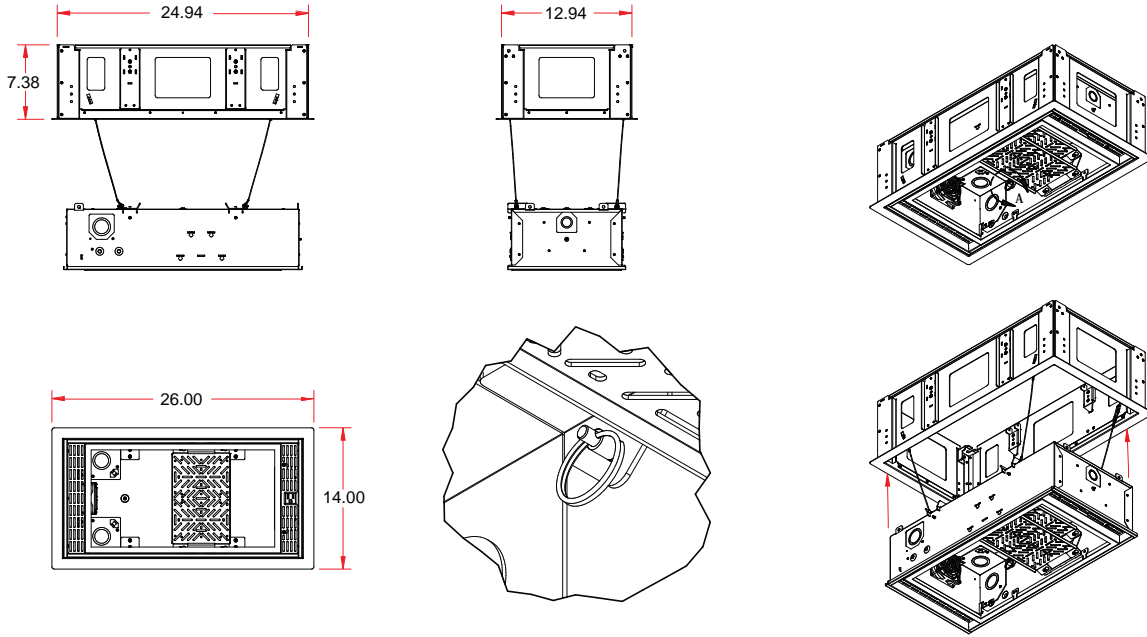

DRYWALL FRAME ORDERING INFORMATION

MODEL	DESCRIPTION
CB-SR12	<i>Drywall Frame Kit for CB-12 1'x2' ceiling box (CB-12 ordered separately)</i>
CB-SR22	<i>Drywall Frame Kit for CB-22 2'x2' ceiling box (CB-22 ordered separately)</i>

CB-SR12

(shown with CB-12 Ceiling Box)

CB-SR22

(shown with CB-22 Ceiling Box)