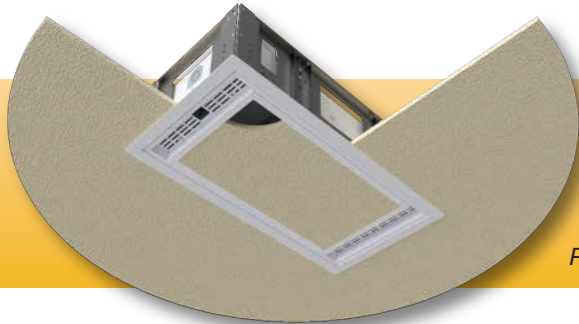

CB SERIES

CEILING BOX DRYWALL MOUNTING "FRAME"

winner!
2016 AWARDS
EXCELLENCE
of
TECH & LEARNING

FSR

Metal Products Group

CB SERIES DRYWALL
MOUNTING FRAME

Patent Pending.

CB-SR12

(shown with CB-12 Ceiling Box)

CB-SR22

(shown with CB-22 Ceiling Box)

DESCRIPTION

If you want to mount our popular ceiling boxes in a drywall ceiling, you need the "FRAME". The CB-SR12 and CB-SR22 drywall mounting frames are expressly designed to easily mount FSR's 2'x2' (CB-22) and 1'x2' (CB-12) Ceiling Enclosures. The mounting frame can be installed in the ceiling opening using threaded rod, stranded wire cable, or screws through specific holes in the sides of the unit. The ceiling box can then be hung vertically, via the included cables, while the equipment is mounted and wired allowing convenient access to the components and cables. The ceiling box can then be lifted into the frame and locked into place. The ceiling box interior can be accessed in the same way for future re-cabling and service. Ceiling boxes and frames are ordered separately depending on the type of ceiling.

APPLICATIONS

The "FRAME" is used in conjunction with the FSR ceiling boxes. The ceiling boxes and frames can be used anywhere you need to mount equipment in the ceiling, or where you are mounting a projector or display in the ceiling.