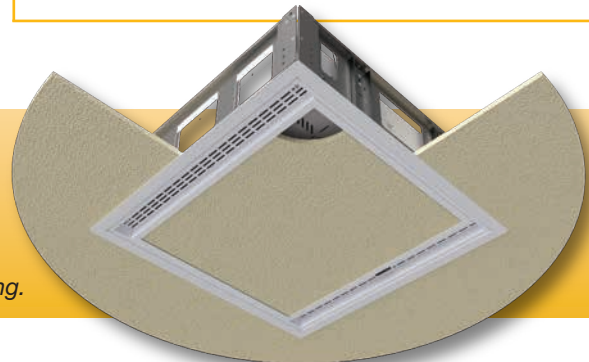

CB SERIES

CEILING BOX DRYWALL MOUNTING "FRAME"

winner!
2016 AWARDS
EXCELLENCE
of
TECH & LEARNING

FSR

Metal Products Group

CB SERIES DRYWALL
MOUNTING FRAME

Patent Pending.

CB-SR12

(shown with CB-12 Ceiling Box)

CB-SR22

(shown with CB-22 Ceiling Box)

DESCRIPTION

If you want to mount our popular ceiling boxes in a drywall ceiling, you need the "FRAME". The CB-SR12 and CB-SR22 drywall mounting frames are expressly designed to easily mount FSR's 2'x2' (CB-22) and 1'x2' (CB-12) Ceiling Enclosures. The mounting frame can be installed in the ceiling opening using threaded rod, stranded wire cable, or screws through specific holes in the sides of the unit. The ceiling box can then be hung vertically, via the included cables, while the equipment is mounted and wired allowing convenient access to the components and cables. The ceiling box can then be lifted into the frame and locked into place. The ceiling box interior can be accessed in the same way for future re-cabling and service. Ceiling boxes and frames are ordered separately depending on the type of ceiling.

APPLICATIONS

The "FRAME" is used in conjunction with the FSR ceiling boxes. The ceiling boxes and frames can be used anywhere you need to mount equipment in the ceiling, or where you are mounting a projector or display in the ceiling.