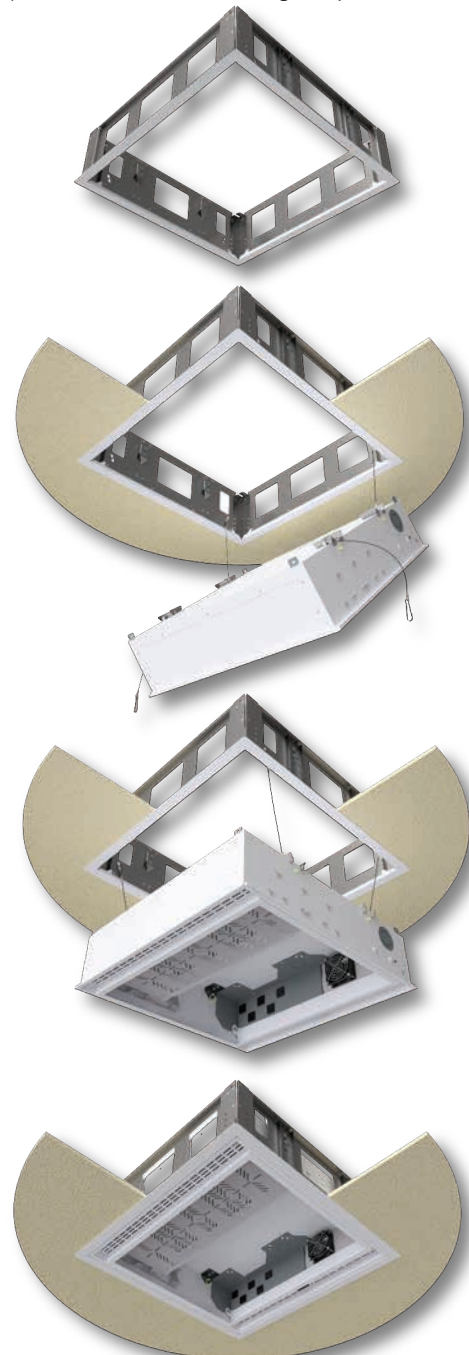

CB SERIES

CEILING BOX DRYWALL MOUNTING "FRAME"

winner!
2016 AWARDS
EXCELLENCE
of
TECH & LEARNING

FSR

Metal Products Group

CB SERIES DRYWALL
MOUNTING FRAME

Patent Pending.

CB-SR12

(shown with CB-12 Ceiling Box)

CB-SR22

(shown with CB-22 Ceiling Box)

DESCRIPTION

If you want to mount our popular ceiling boxes in a drywall ceiling, you need the "FRAME". The CB-SR12 and CB-SR22 drywall mounting frames are expressly designed to easily mount FSR's 2'x2' (CB-22) and 1'x2' (CB-12) Ceiling Enclosures. The mounting frame can be installed in the ceiling opening using threaded rod, stranded wire cable, or screws through specific holes in the sides of the unit. The ceiling box can then be hung vertically, via the included cables, while the equipment is mounted and wired allowing convenient access to the components and cables. The ceiling box can then be lifted into the frame and locked into place. The ceiling box interior can be accessed in the same way for future re-cabling and service. Ceiling boxes and frames are ordered separately depending on the type of ceiling.

APPLICATIONS

The "FRAME" is used in conjunction with the FSR ceiling boxes. The ceiling boxes and frames can be used anywhere you need to mount equipment in the ceiling, or where you are mounting a projector or display in the ceiling.

Popular install sites include:

- Conference Centers
- General Meeting Facilities
- Airports
- Museums
- Lunch Rooms
- Corporate Offices
- Schools
- Training Facilities
- Medical Facilities
- Retail Environments
- Huddle Spaces
- Sports Bars & Restaurants

APPROVALS

All FSR ceiling products are agency listed, including plenum rated.

FSR Inc.