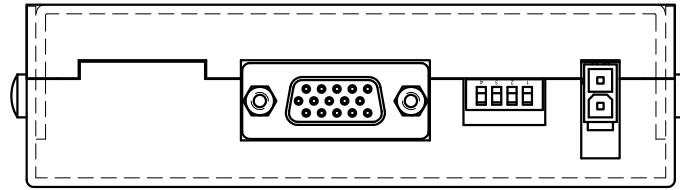

# Touchboards

205 Westwood Ave, Long Branch, NJ 07740  
 Phone: 866-94 BOARDS (26273) / (732)-222-1511  
 Fax: (732)-222-7088 | E-mail: sales@touchboards.com

<b>FSR inc.</b> <small>244 BERGEN BLVD.                  WOODLAND PARK, NJ 07424                  TEL: (973) 785-4347                  FAX (973) 785-3318</small>	TITLE: CDA-2EQG		
	DRAWN BY: JRE	DATE: 02/08/12	REV: -
	DWG#: CDA-2EQG	SCALE: -	