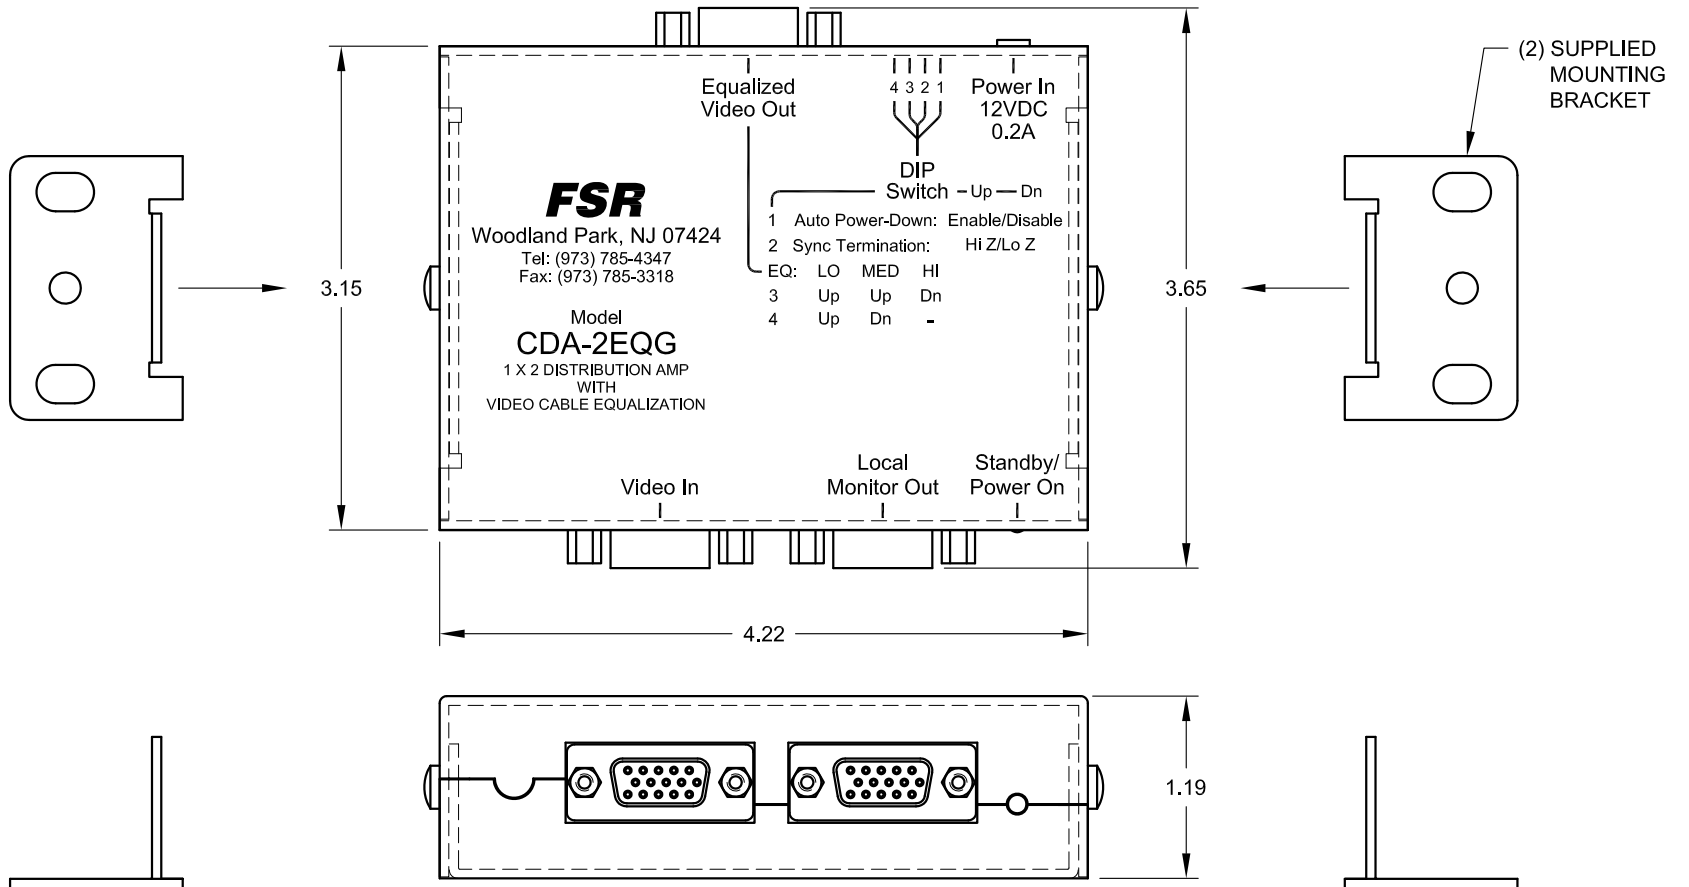

# Touchboards

205 Westwood Ave, Long Branch, NJ 07740  
 Phone: 866-94 BOARDS (26273) / (732)-222-1511  
 Fax: (732)-222-7088 | E-mail: sales@touchboards.com

<b>FSR inc.</b> <small>244 BERGEN BLVD.                  WOODLAND PARK, NJ 07424                  TEL: (973) 785-4347                  FAX (973) 785-3318</small>	TITLE: CDA-2EQG		
	DRAWN BY: JRE	DATE: 02/08/12	REV: -
	DWG#: CDA-2EQG	SCALE: -	