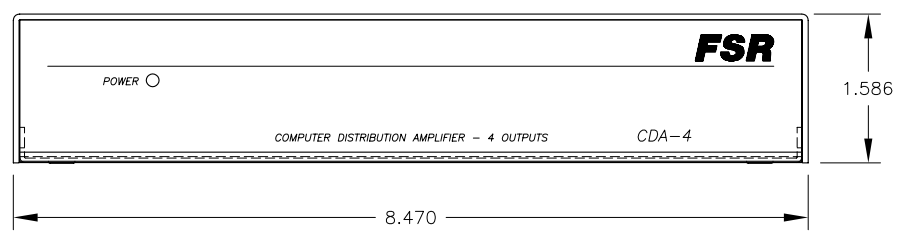

8 7 6 5 4 3 2 1

F
E
D
C
B
A

205 Westwood Ave, Long Branch, NJ 07740
 Phone: 866-94 BOARDS (26273) / (732)-222-1511
 Fax: (732)-222-7088 | E-mail: sales@touchboards.com

FSR inc. 244 BERGEN BLVD. W. PATERSON, NJ 07424 TEL. (973) 785-4347 FAX (973) 785-3318	TITLE: VIDEO DISTRIBUTION AMPLIFIER CDA-4		
	DRAWN BY: JRE	DATE: 10/22/07	REV: 01
	DWG#: CDA-4	SCALE: 1:1	