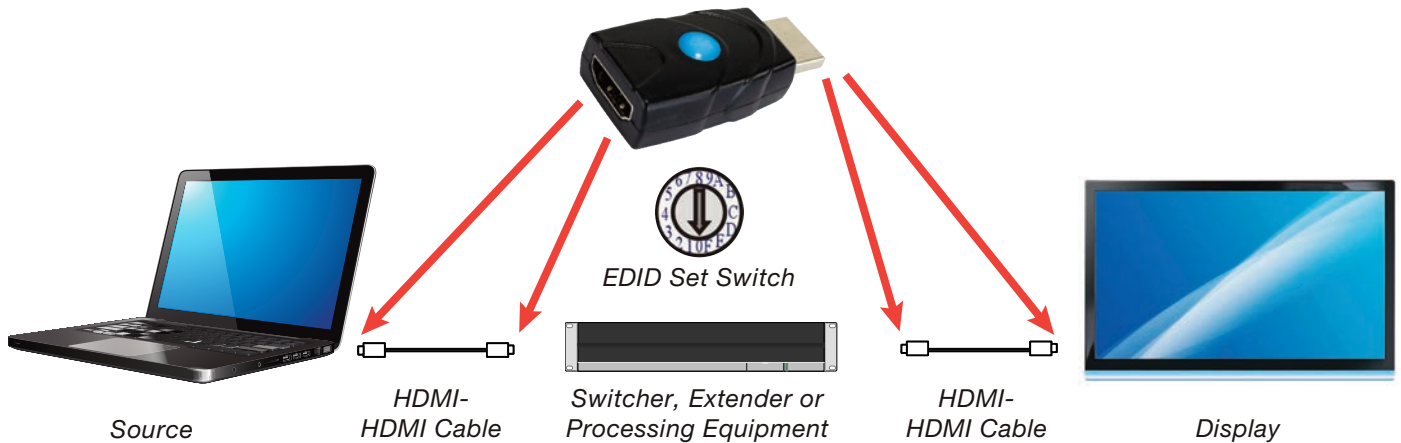

PRE-INSTALLED EDID

1. Turn the rotary switch to 1 to F to select the preinstalled EDID.
2. It is recommended to power cycle all equipment before the emulator is used to ensure HDMI hand shake initialization.

		Block 0 (for Computer)	Block 1 (for Player)
(0)	External EDID	_____	_____
(1)	480p	720x480@60Hz *2CH*	480p@60Hz *2CH*
(2)	720p	1280x720@60Hz *2CH*	720p@50Hz *2CH*
(3)	1080i	1920x540@60Hz *2CH*	1080i@60Hz *2CH*
(4)	1280x768_60	1280x768@60Hz *2CH*	720p@60Hz *2CH*
(5)	1280x1024_60	1280x1024@60Hz *2CH*	720p@60Hz *2CH*
(6)	1366x768_60	1366x768@60Hz *2CH*	720p@60Hz *2CH*
(7)	1400x1050_60	1400x1050@60Hz *2CH*	720p@60Hz *2CH*
(8)	1680x1050_60	1680x1050@60Hz *2CH*	720p@60Hz *2CH*
(9)	1600x1200_60	1600x1200@60Hz *2CH*	720p@60Hz *2CH*
(A)	1920x1080_24	1920x1080@24Hz *2CH*	1080p@24Hz / 720p@60Hz *2CH*
(B)	1920x1080_60	1920x1080@60Hz *2CH*	1080p@60Hz *2CH*
(C)	1920x1200_60	1920x1200@60Hz *2CH*	1080p@60Hz *2CH*
(D)	3840x2160_30	3480x2160@30Hz *2CH*	3840x2160@24Hz / 1080p@60Hz *2CH*
(E)	3840x2160_60	3480x2160@60Hz *2CH*	3480x2160@60Hz *2CH*
(F)	4096x2160_60	3480x2160@60Hz *2CH*	4096x2160@60Hz *2CH* Block#2

Insert Anywhere in the System to Adjust EDID

FSR Inc.

244 Bergen Boulevard Woodland Park, NJ 07424
Phone: 973.785.4347 · Fax: 973.785.4207
Order Desk: 1-800-332-FSR1
Web: www.fsrinc.com · E-mail: sales@fsrinc.com