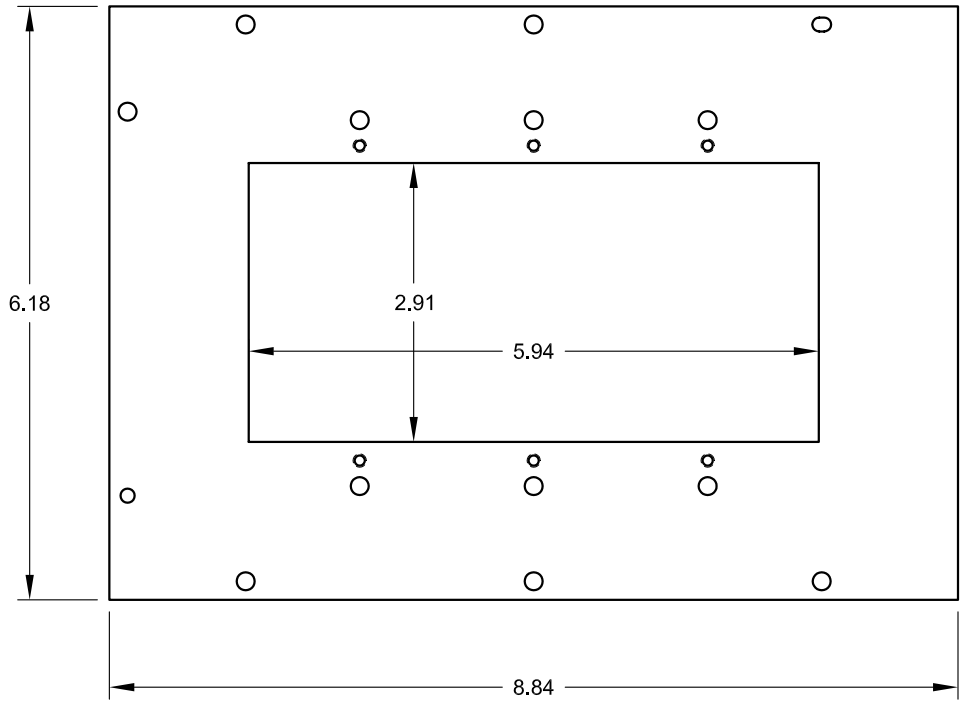

FSR inc.
244 BERGEN BLVD.
WOODLAND PARK, NJ 07424
TEL (973) 785-4347
FAX (973) 785-3318

TITLE: FL-1500-3GP		
DRAWN BY: JRE	DATE: 01/22/09	REV: -
DWG#: FL-1500-3GP	SCALE: 1:2