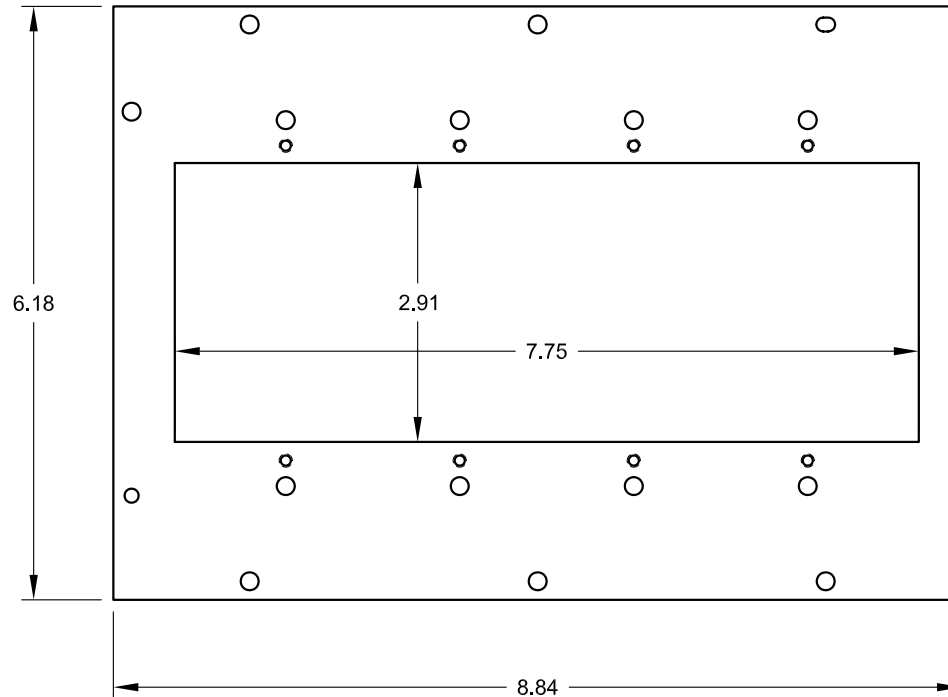

FSR inc.
244 BERGEN BLVD.
WOODLAND PARK, NJ 07424
TEL (973) 785-4347
FAX (973) 785-3318

TITLE: FL-1500-4GP		
DRAWN BY: JRE	DATE: 01/22/09	REV: -
DWG#: FL-1500-4GP	SCALE: 1:2