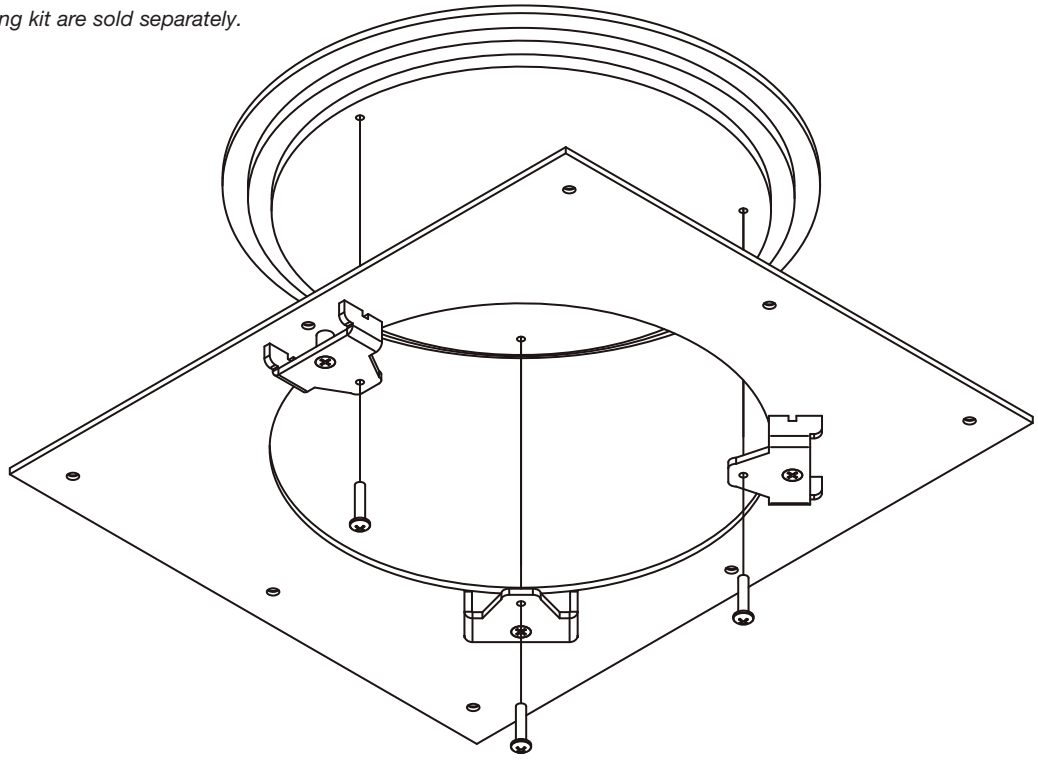

COVER MOUNT ASSEMBLY

*Cover and mounting kit are sold separately.

FSR Inc.

244 Bergen Boulevard
Woodland Park, NJ 07424
Phone: 973.785.4347 · Fax: 973.785.4207
Web: www.fsrinc.com · E-mail: sales@fsrinc.com
Order Desk: 1-800-332-FSR1

Specifications are subject to change without notice.