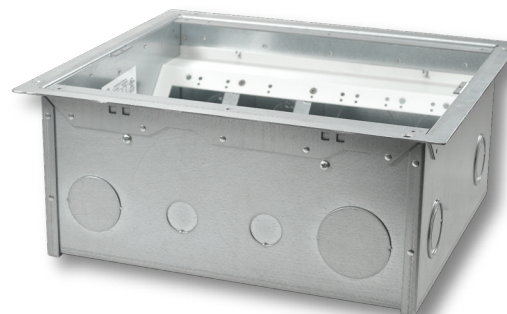

Works with
FL-640P

FSR Inc.

244 Bergen Boulevard
Woodland Park, NJ 07424
Phone: 973.785.4347 · Fax: 973.785.4207
Web: www.fsrinc.com · E-mail: sales@fsrinc.com
Order Desk: 1-800-332-FSR1 LIT1593B