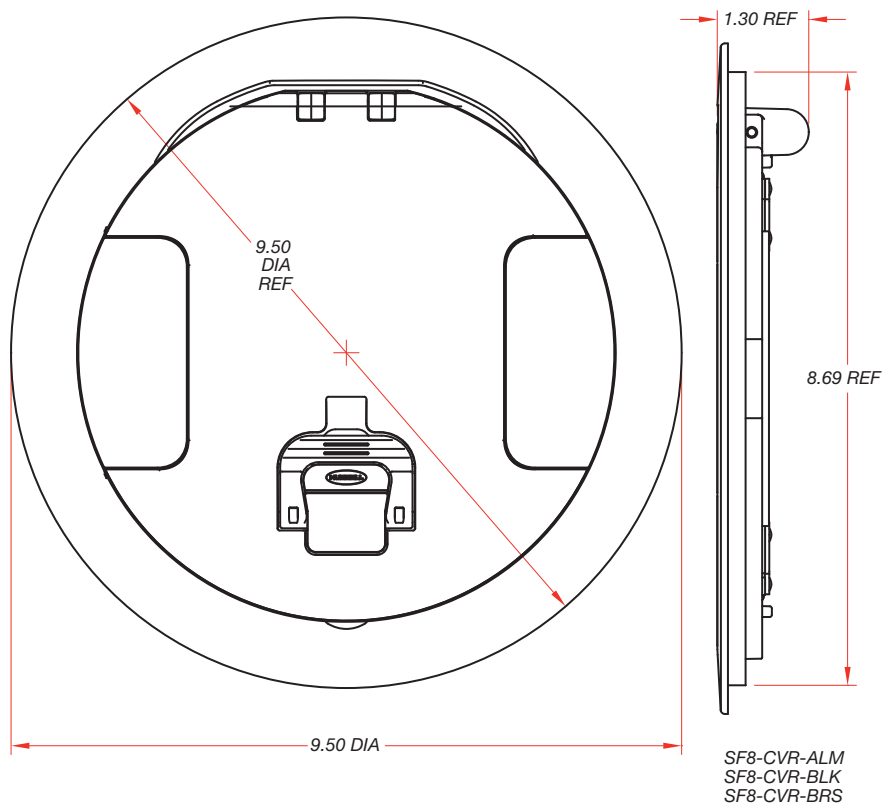

SF8 Cover Dimensions