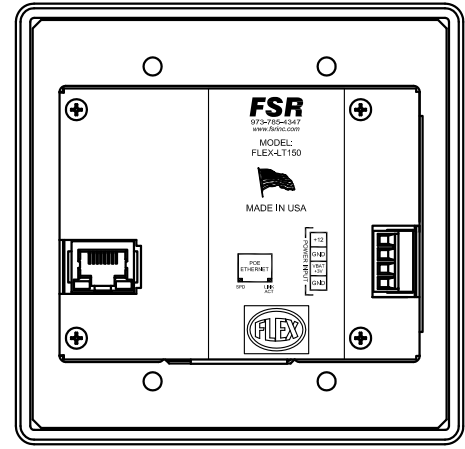

FRONT SNAP-ON PANEL REMOVED

FSR inc. 244 BERGEN BLVD. WOODLAND PARK, NJ 07424 TEL. (973) 785-4347 FAX (973) 785-3318	TITLE: FLEX-LT150		
	DRAWN BY: JRE	DATE: 10/12/12	REV: -
DWG#: FLEX-LT150		PAGE: 1 OF 1	SCALE: -