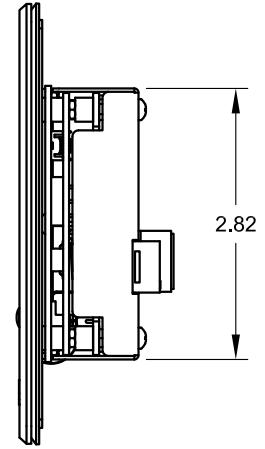

FRONT SNAP-ON PANEL REMOVED

FSR inc. 244 BERGEN BLVD. WOODLAND PARK, NJ 07424 TEL. (973) 785-4347 FAX (973) 785-3318	TITLE: FLEX-LT150		
	DRAWN BY: JRE	DATE: 10/12/12	REV: -
DWG#: FLEX-LT150		PAGE: 1 OF 1	SCALE: -