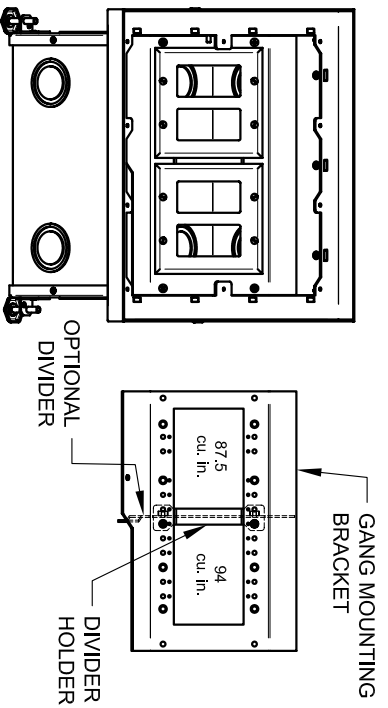

TITLE: FLH20-1 CARPET FLOOR BOX		
DRAWN BY: JRE	DATE: 07/11/08	REV: 01
DWG#: FLH20 (CARPET)	PAGE: 1 OF 3	SCALE: 1:5

3 2 1

POSSIBLE GANG MOUNTING BRACKET CONFIGURATIONS

* DECORA WALL PLATES SHOWN AS REFERENCE AND NOT INCLUDED *

1-GANG/2-GANG CONFIGURATION
(2-GANG/1-GANG ALSO POSSIBLE)

2-GANG/2-GANG CONFIGURATION

3-GANG/1-GANG CONFIGURATION
(1-GANG/3-GANG ALSO POSSIBLE)

4-GANG CONFIGURATION

<p>FSR Inc. 244 BERGEN BLVD. FAIRVIEW, NJ 07424 TEL: (201) 798-3319 FAX: (201) 798-3318</p>	TITLE:	FLH20-1 CARPET FLOOR BOX
	DRAWN BY: JRE	DATE: 07/11/08
DATE: 07/11/08	REV: 01	
DWG# 2000 (Cover)	PAGE: 2 OF 3	SCALE: 1:8