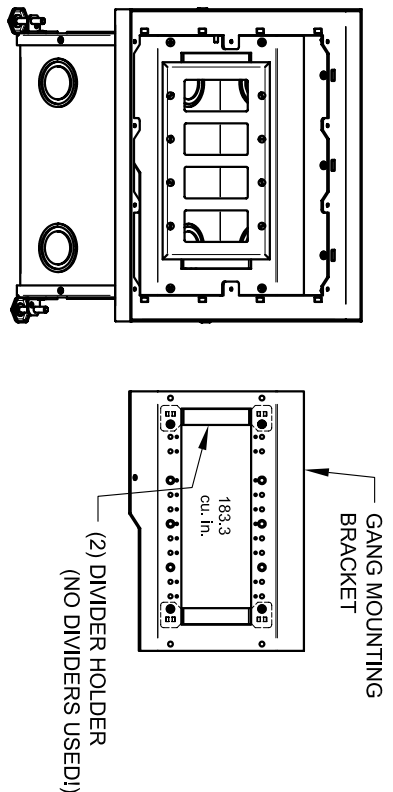

TITLE: FLH20-1 CARPET FLOOR BOX		
DRAWN BY: JRE	DATE: 07/11/08	REV: 01
DWG#: FLH20 (CARPET)	PAGE: 1 OF 3	SCALE: 1:5

3 2 1

POSSIBLE GANG MOUNTING BRACKET CONFIGURATIONS

* DECORA WALL PLATES SHOWN AS REFERENCE AND NOT INCLUDED *

1-GANG/2-GANG CONFIGURATION
(2-GANG/1-GANG ALSO POSSIBLE)

2-GANG/2-GANG CONFIGURATION

3-GANG/1-GANG CONFIGURATION
(1-GANG/3-GANG ALSO POSSIBLE)

4-GANG CONFIGURATION

<p>FSR Inc. 244 BERGEN BLVD. FAIRVIEW, NJ 07424 TEL: (201) 798-3319 FAX: (201) 798-3318</p>	TITLE:	FLH20-1 CARPET FLOOR BOX
	DRAWN BY: JRE	DATE: 07/11/08
DATE: 07/11/08	REV: 01	
DWG# 2000 (Cover)	PAGE: 2 OF 3	SCALE: 1:8