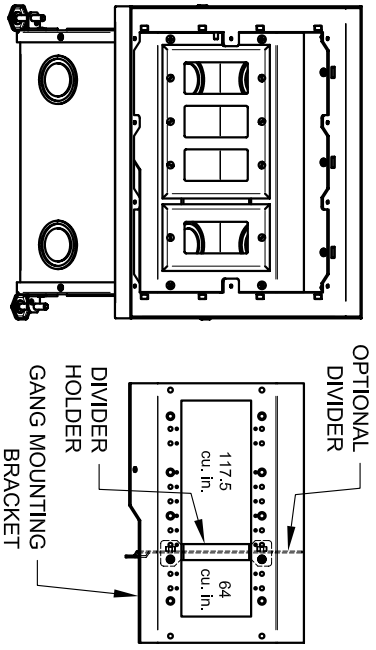

TITLE: FLH20-1 CARPET FLOOR BOX		
DRAWN BY: JRE	DATE: 07/11/08	REV: 01
DWG#: FLH20 (CARPET)	PAGE: 1 OF 3	SCALE: 1:5

3 2 1

POSSIBLE GANG MOUNTING BRACKET CONFIGURATIONS

* DECORA WALL PLATES SHOWN AS REFERENCE AND NOT INCLUDED *

1-GANG/2-GANG CONFIGURATION
(2-GANG/1-GANG ALSO POSSIBLE)

2-GANG/2-GANG CONFIGURATION

3-GANG/1-GANG CONFIGURATION
(1-GANG/3-GANG ALSO POSSIBLE)

4-GANG CONFIGURATION

<p>FSR Inc. 244 BERGEN BLVD. FAIRVIEW, NJ 07424 TEL: (201) 798-3319 FAX: (201) 798-3318</p>	TITLE:	FLH20-1 CARPET FLOOR BOX
	DRAWN BY: JRE	DATE: 07/11/08
DATE: 07/11/08	REV: 01	
DWG# 2000 (Cover)	PAGE: 2 OF 3	SCALE: 1:8