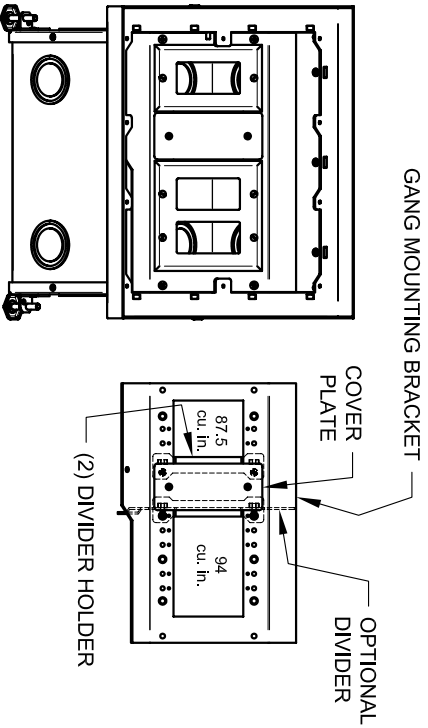

TITLE: FLH20-1 CARPET FLOOR BOX		
DRAWN BY: JRE	DATE: 07/11/08	REV: 01
DWG#: FLH20 (CARPET)	PAGE: 1 OF 3	SCALE: 1:5

3 2 1

POSSIBLE GANG MOUNTING BRACKET CONFIGURATIONS

* DECORA WALL PLATES SHOWN AS REFERENCE AND NOT INCLUDED *

1-GANG/2-GANG CONFIGURATION
(2-GANG/1-GANG ALSO POSSIBLE)

2-GANG/2-GANG CONFIGURATION

3-GANG/1-GANG CONFIGURATION
(1-GANG/3-GANG ALSO POSSIBLE)

4-GANG CONFIGURATION

<p>FSR Inc. 244 BERGEN BLVD. FAIRVIEW, NJ 07424 TEL: (201) 798-3319 FAX: (201) 798-3318</p>	TITLE:	FLH20-1 CARPET FLOOR BOX
	DRAWN BY: JRE	DATE: 07/11/08
DATE: 07/11/08	REV: 01	
DWG# 2000 (Cover)	PAGE: 2 OF 3	SCALE: 1:8