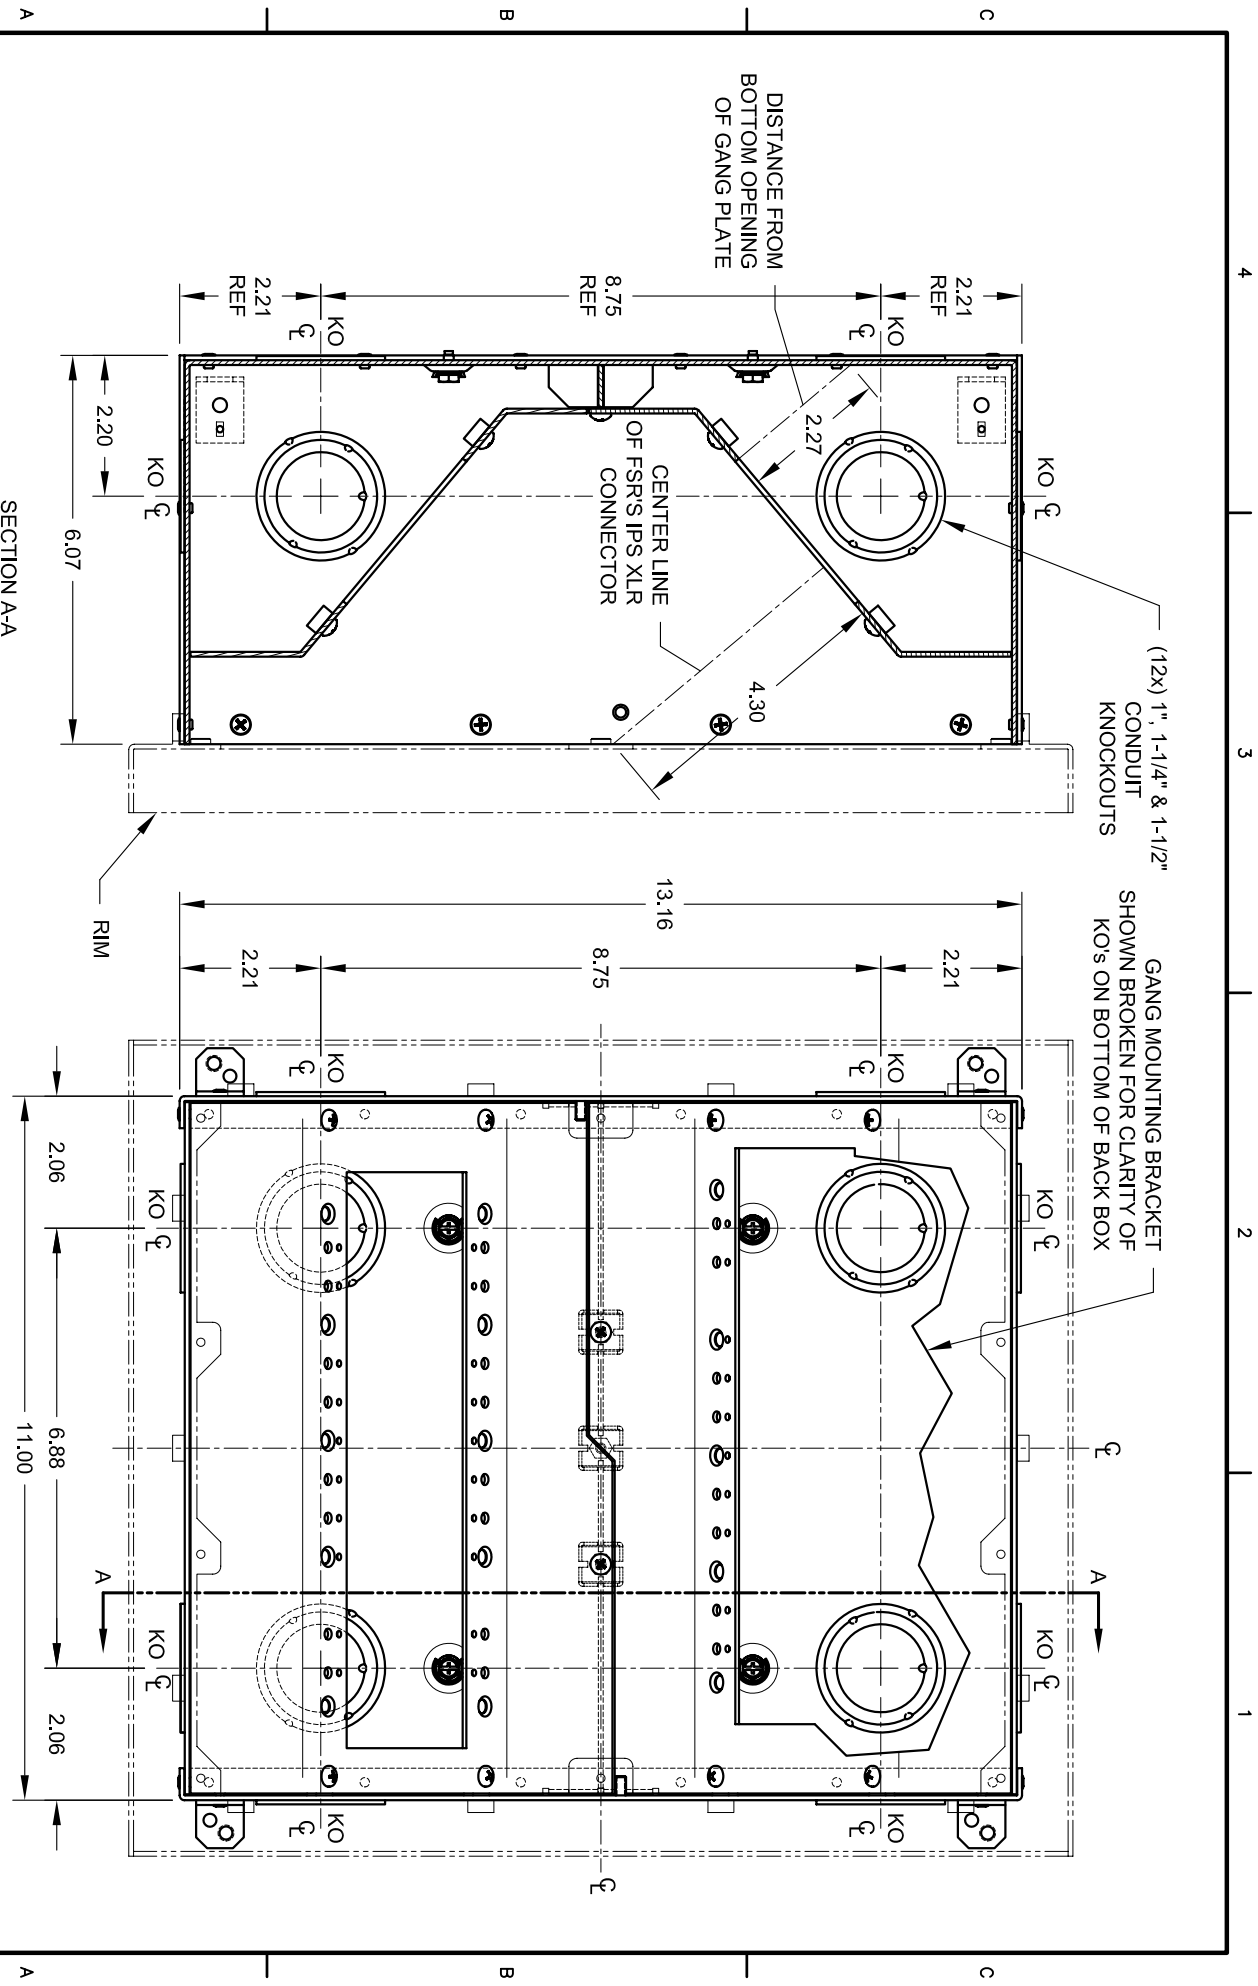

TITLE: FLH20-1 CARPET FLOOR BOX		
DRAWN BY: JRE	DATE: 07/11/08	REV: 01
DWG#: FLH20 (CARPET)	PAGE: 1 OF 3	SCALE: 1:5

3 2 1

POSSIBLE GANG MOUNTING BRACKET CONFIGURATIONS

* DECORA WALL PLATES SHOWN AS REFERENCE AND NOT INCLUDED *

1-GANG/2-GANG CONFIGURATION
(2-GANG/1-GANG ALSO POSSIBLE)

2-GANG/2-GANG CONFIGURATION

3-GANG/1-GANG CONFIGURATION
(1-GANG/3-GANG ALSO POSSIBLE)

4-GANG CONFIGURATION

<p>FSR Inc. 244 BERGEN BLVD. FAIRVIEW, NJ 07424 TEL: (201) 798-3319 FAX: (201) 798-3318</p>	TITLE:	FLH20-1 CARPET FLOOR BOX
	DRAWN BY: JRE	DATE: 07/11/08
DATE: 07/11/08	REV: 01	
DWG# 2000 (Cover)	PAGE: 2 OF 3	SCALE: 1:8