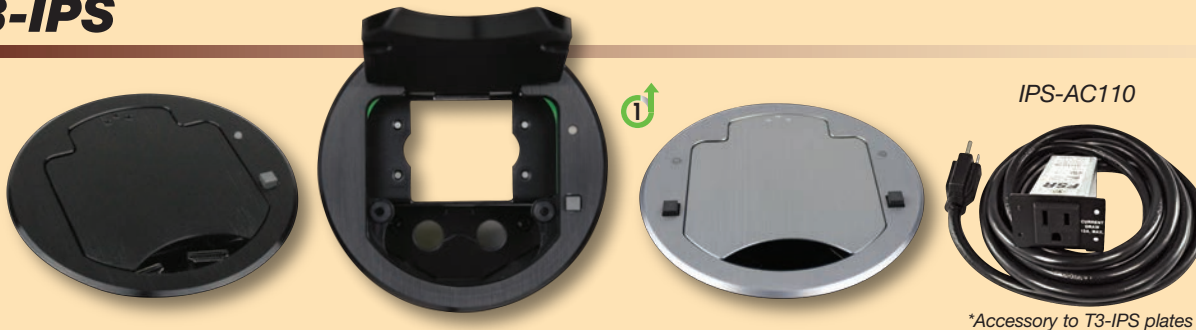

The T3-AC2 includes:

- 2 AC Power outlets (pre-mounted) with 9' integral 14 GA SJT power cord
- The T3-AC2HW hardwired versions do not include a power cord. Short leads and wire nuts are provided for direct AC connection.
- 2 RJ-45 pass through connector (pre-mounted)

The T3-AC2-CP includes:

- 2 AC Power outlets with 9' Cord and plug
- 2 RJ-45 to RJ-45 CAT-5e cables (EIA/TIA568B) cables 9'

All cables are pre-installed and tested at the factory. Cable lengths are measured while cables are fully extended.

T3-IPS

 This symbol indicates the device is **Retractor Ready** and accepts the number of retractors shown in the circle.

*Accessory to T3-IPS plates

Whatever the cabling scenario may be, the T3-IPS table boxes have it covered. The box interior is ready to accept the appropriate combination of FSR's IPS connector plates with two IPS spaces provided. Brackets with cable pull openings are provided for; a single cable (HDMI or Display Port), 1 HD-15 (VGA) cable with 1/8" audio cable or two HDMI or Display Port cables to be stored safely under the cover and easily deployed when needed.