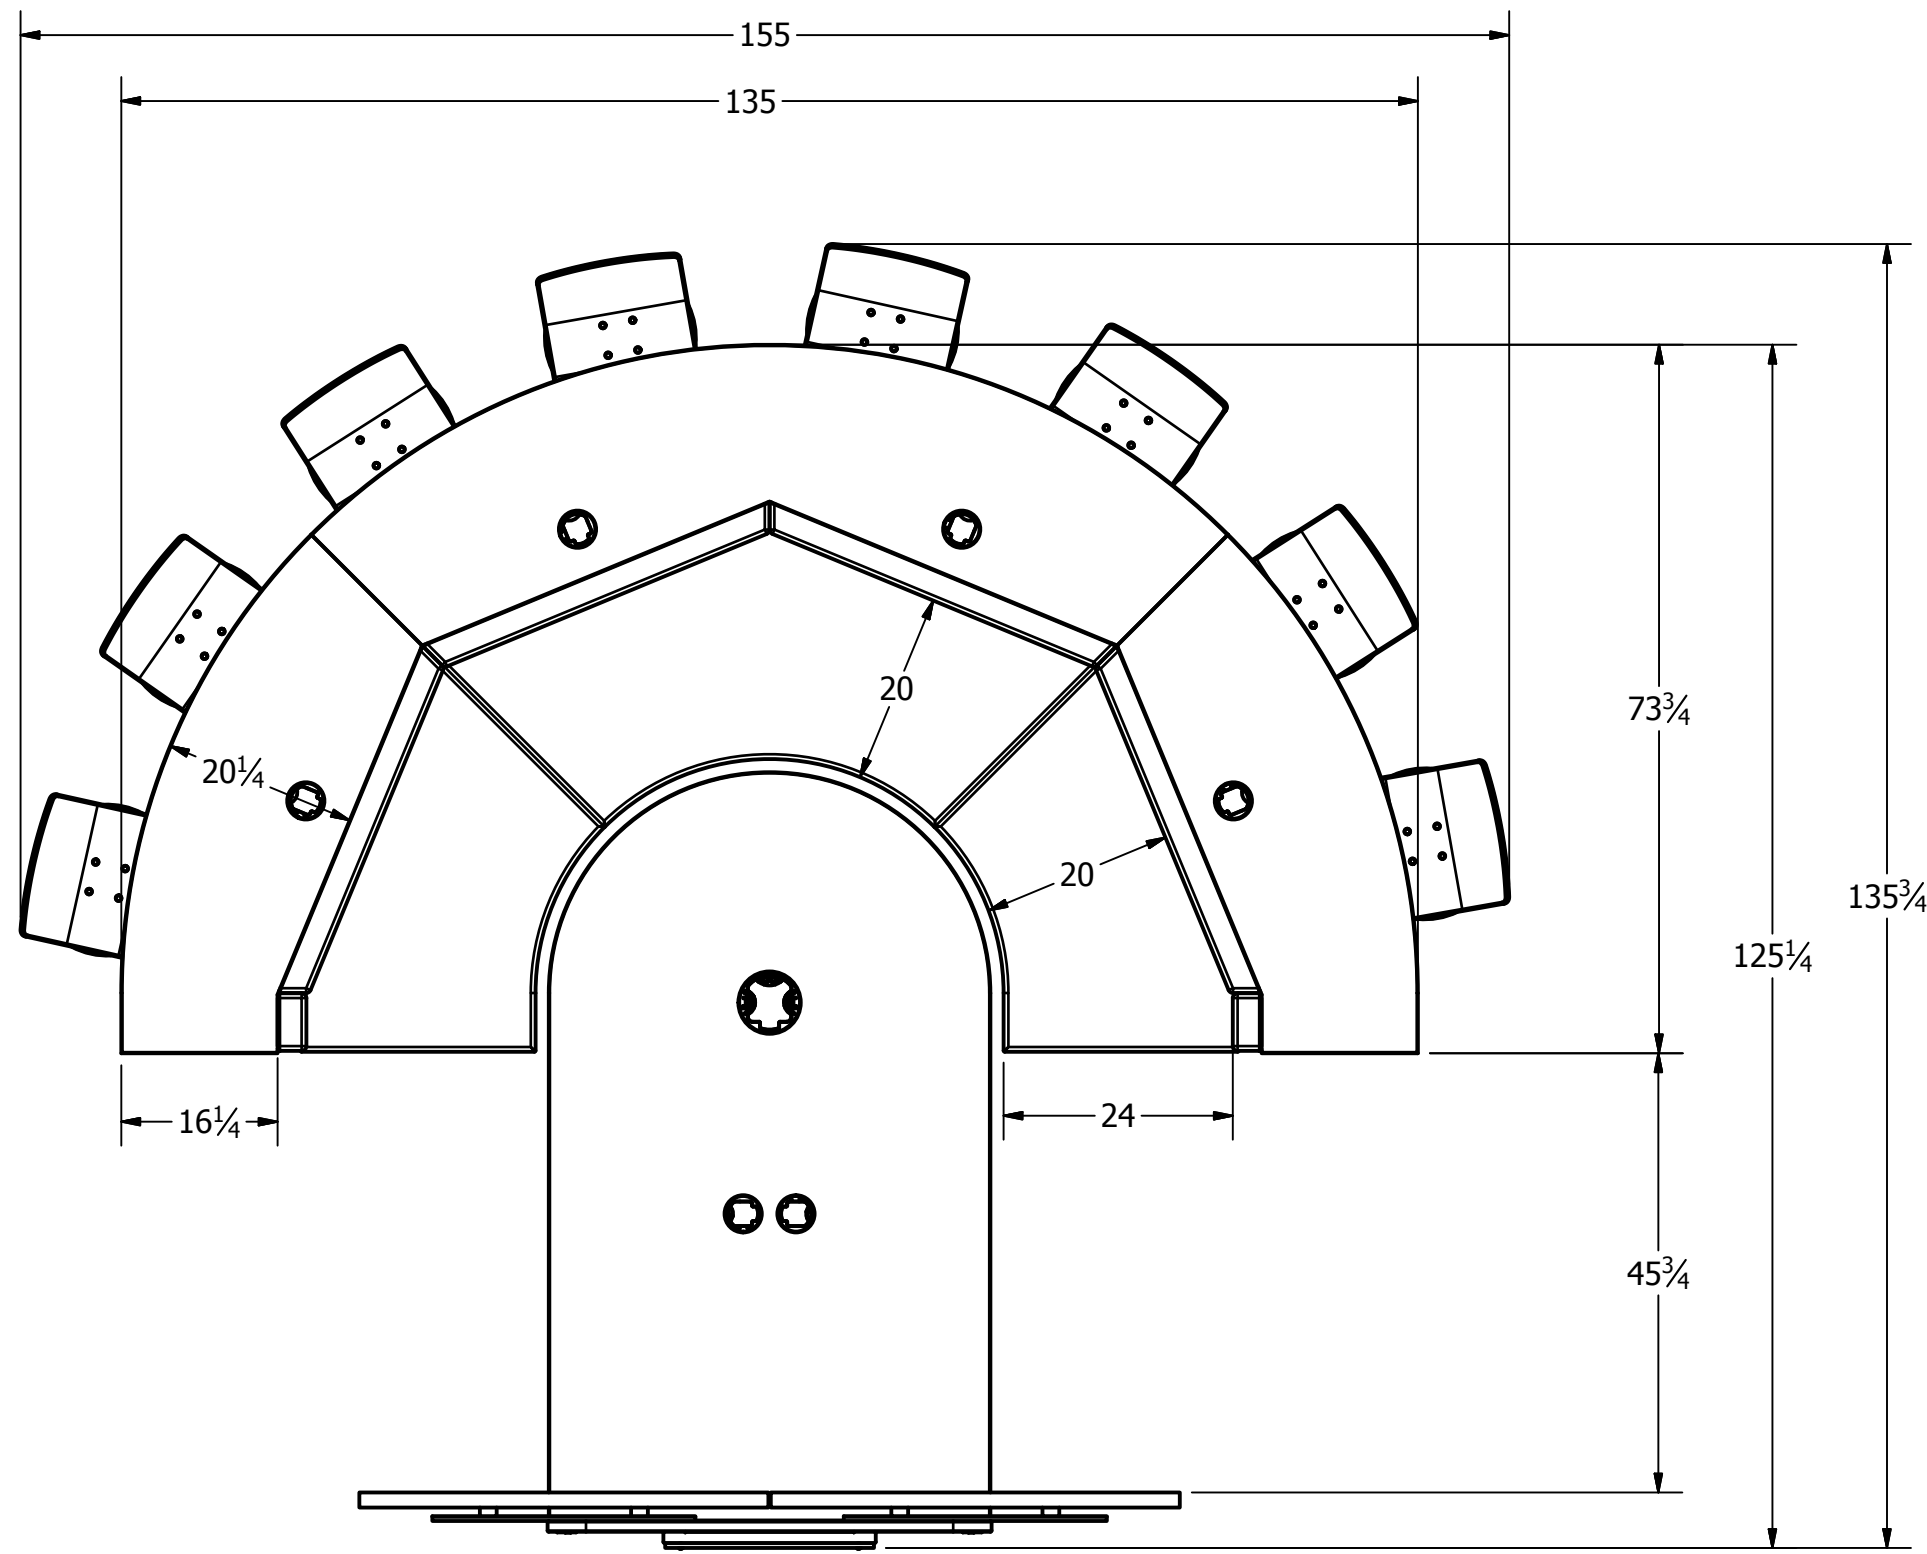

FSR inc.
 244 BERGEN BLVD.
 WOODLAND PARK, NJ 07424
 TEL. (973) 785-4347
 FAX (973) 785-3318

TITLE: FSR HuddleVU Dugout		
DRAWN BY: DSJ	DATE: 3/13/15	REV: -
DWG#:	FSR HuddleVU Dugout	SCALE: -

FSR inc.
 244 BERGEN BLVD.
 WOODLAND PARK, NJ 07424
 TEL. (973) 785-4347
 FAX (973) 785-3318

TITLE:
FSR HuddleVU Dugout

DRAWN BY: DSJ DATE: 3/13/15 REV: -
 DWG#: FSR HuddleVU Dugout SCALE: -

FSR inc. 244 BERGEN BLVD. WOODLAND PARK, NJ 07424 TEL. (973) 785-4347 FAX (973) 785-3318	TITLE: FSR HuddleVU Dugout		
	DRAWN BY: DSJ	DATE: 3/13/15	REV: -
	DWG#:	FSR HuddleVU Dugout	SCALE: -