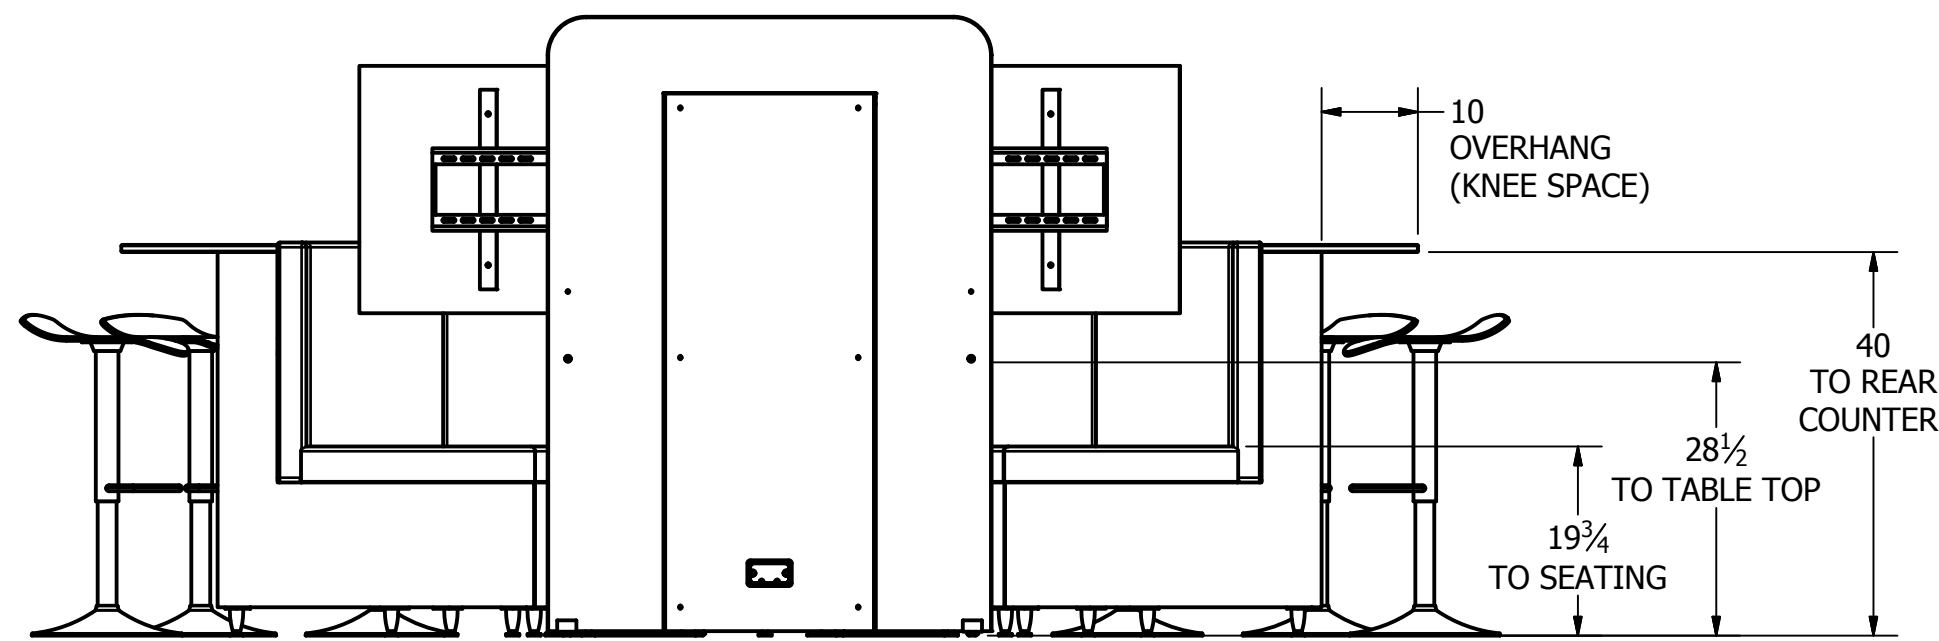

FSR inc.
244 BERGEN BLVD.
WOODLAND PARK, NJ 07424
TEL. (973) 785-4347
FAX (973) 785-3318

TITLE:
FSR HuddleVU Dugout

DRAWN BY: DSJ   DATE: 3/13/15   REV: -
DWG#:   FSR HuddleVU Dugout   SCALE: -