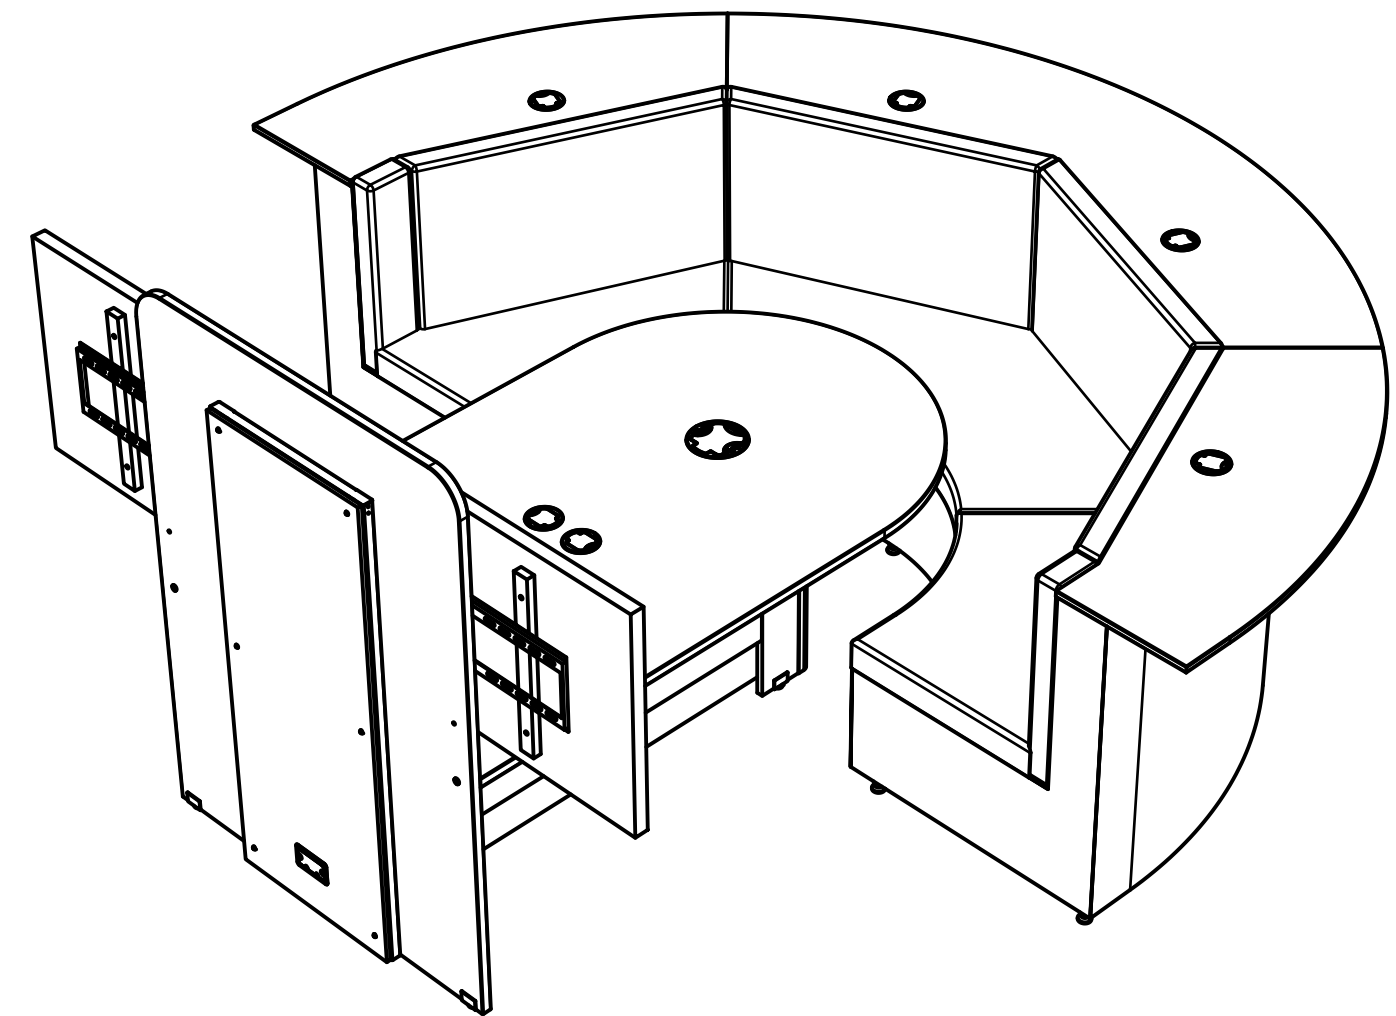

TITLE:
FSR HuddleVU Dugout

DRAWN BY: DSJ DATE: 3/13/15 REV: -
 DWG#: FSR HuddleVU Dugout SCALE: -

FSR inc. 244 BERGEN BLVD. WOODLAND PARK, NJ 07424 TEL. (973) 785-4347 FAX (973) 785-3318	TITLE: FSR HuddleVU Dugout		
	DRAWN BY: DSJ	DATE: 3/13/15	REV: -
	DWG#:	FSR HuddleVU Dugout	SCALE: -