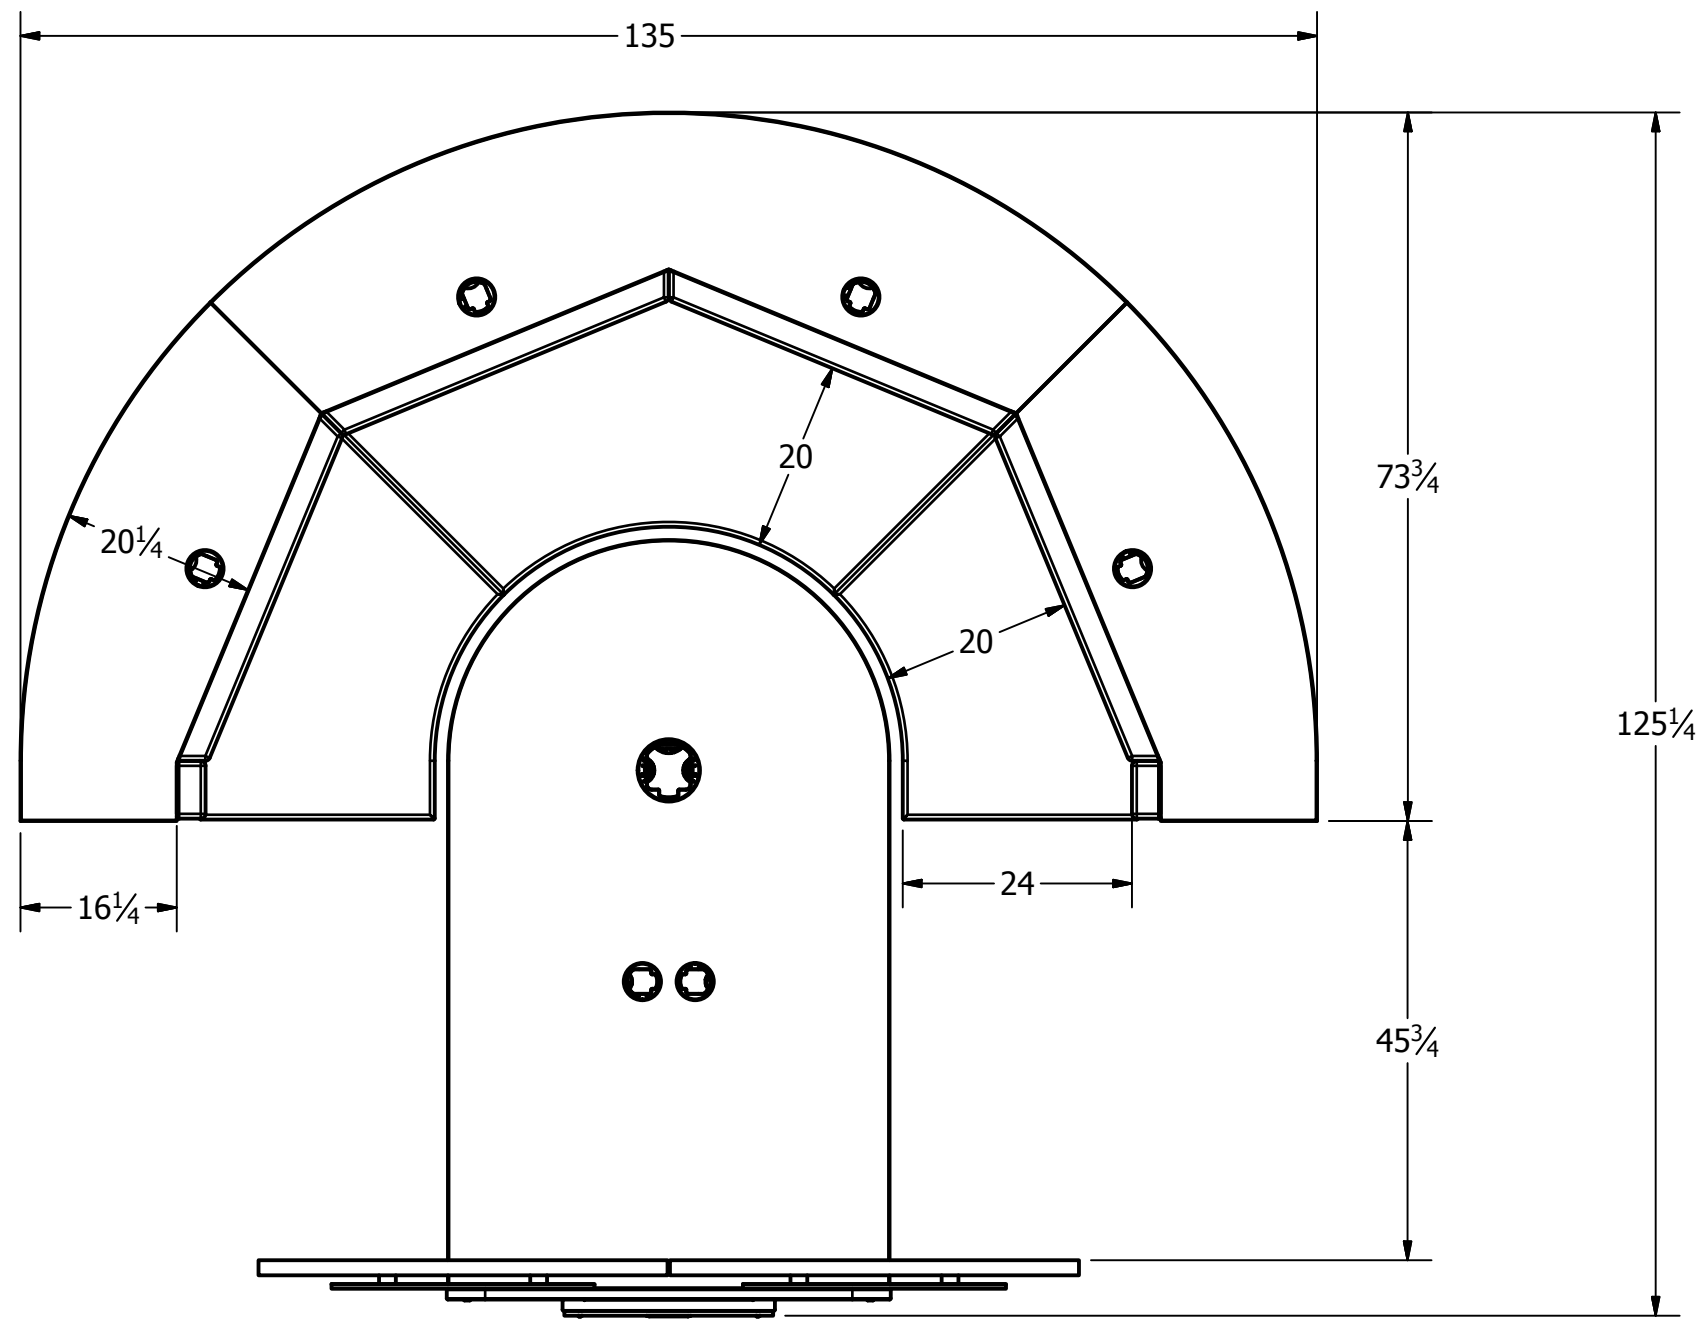

TITLE:
FSR HuddleVU Dugout

DRAWN BY: DSJ DATE: 3/13/15 REV: -
 DWG#: FSR HuddleVU Dugout SCALE: -

FSR inc. 244 BERGEN BLVD. WOODLAND PARK, NJ 07424 TEL. (973) 785-4347 FAX (973) 785-3318	TITLE: FSR HuddleVU Dugout		
	DRAWN BY: DSJ	DATE: 3/13/15	REV: -
	DWG#:	FSR HuddleVU Dugout	SCALE: -