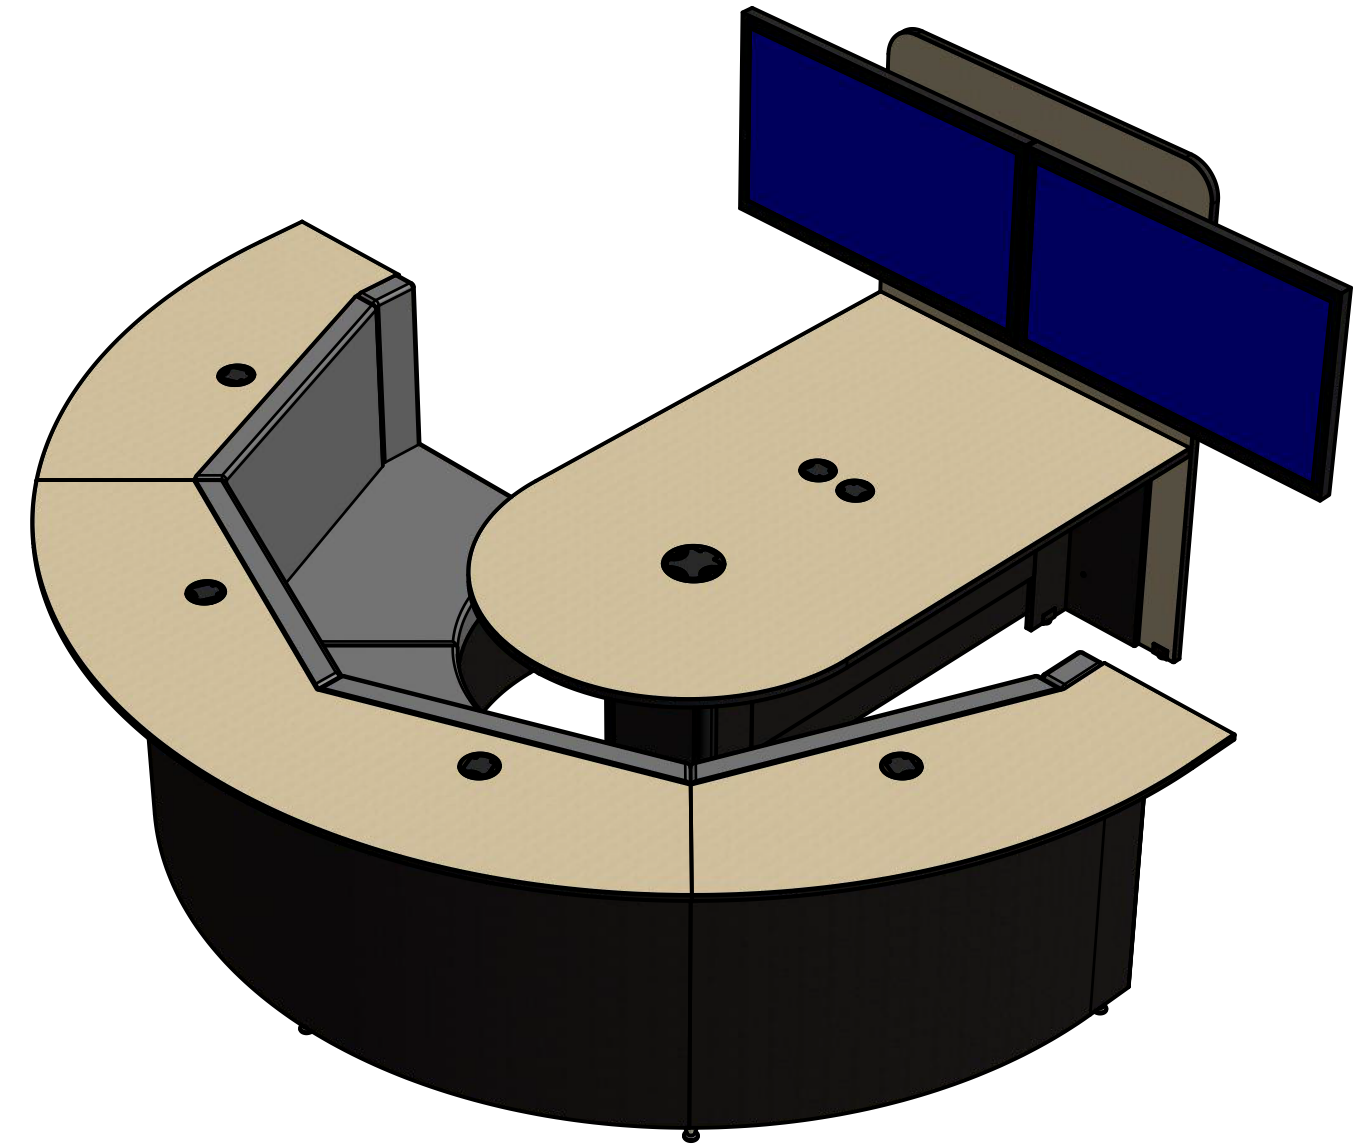

FSR inc.
 244 BERGEN BLVD.
 WOODLAND PARK, NJ 07424
 TEL. (973) 785-4347
 FAX (973) 785-3318

TITLE: FSR HuddleVU Dugout		
DRAWN BY: DSJ	DATE: 3/13/15	REV: -
DWG#:	FSR HuddleVU Dugout	SCALE: -

FSR inc.
 244 BERGEN BLVD.
 WOODLAND PARK, NJ 07424
 TEL. (973) 785-4347
 FAX (973) 785-3318

TITLE:
FSR HuddleVU Dugout

DRAWN BY: DSJ DATE: 3/13/15 REV: -
 DWG#: FSR HuddleVU Dugout SCALE: -

FSR inc. 244 BERGEN BLVD. WOODLAND PARK, NJ 07424 TEL. (973) 785-4347 FAX (973) 785-3318	TITLE: FSR HuddleVU Dugout		
	DRAWN BY: DSJ	DATE: 3/13/15	REV: -
	DWG#:	FSR HuddleVU Dugout	SCALE: -