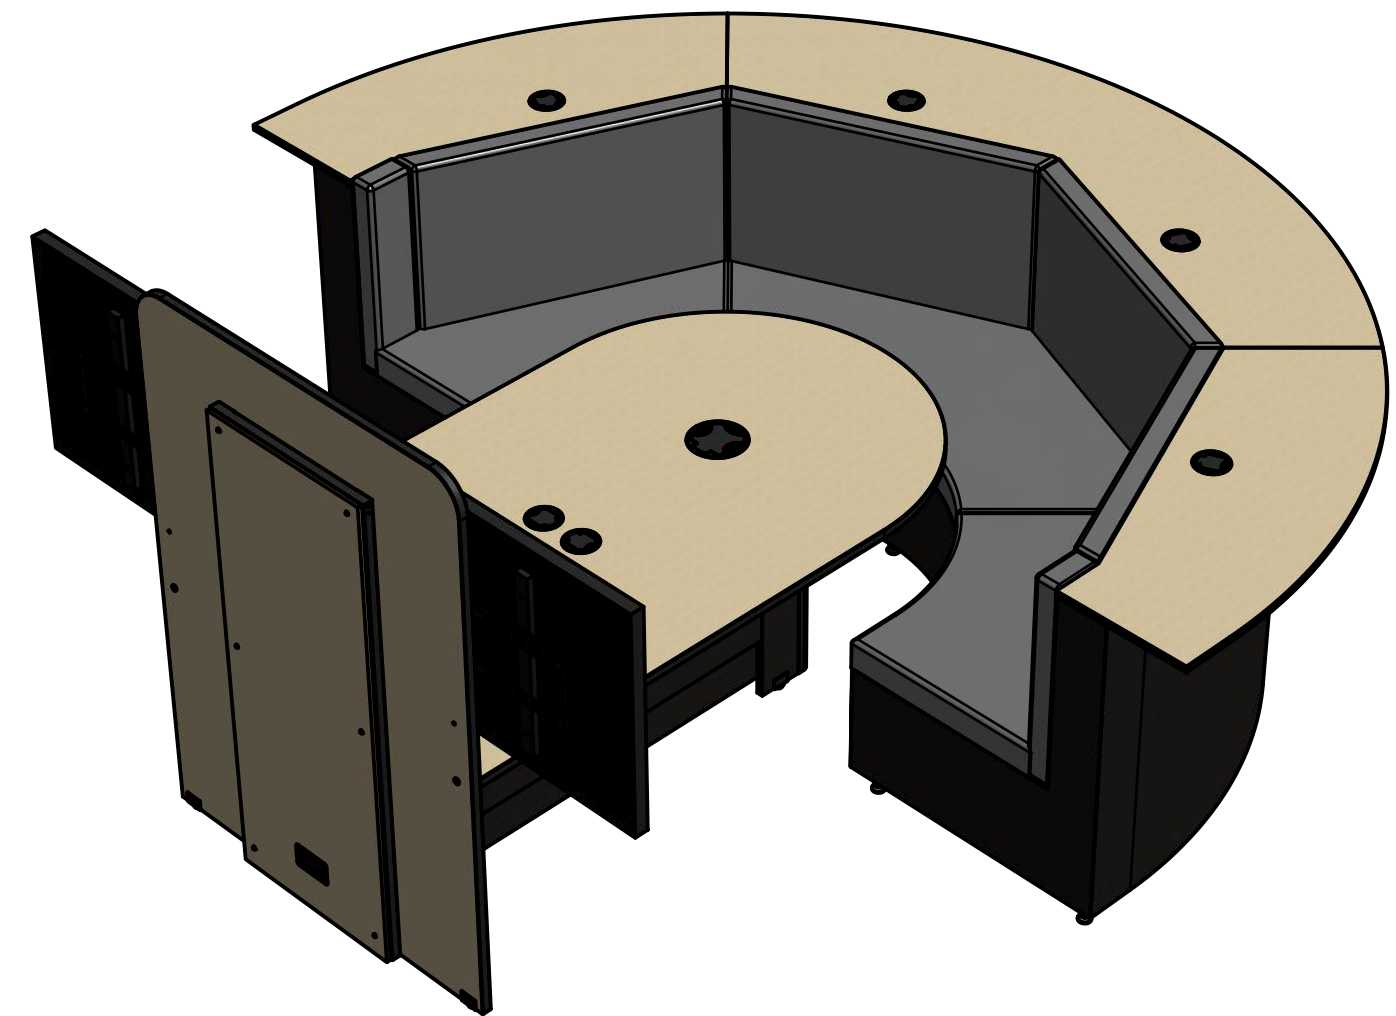

FSR inc. 244 BERGEN BLVD. WOODLAND PARK, NJ 07424 TEL. (973) 785-4347 FAX (973) 785-3318	TITLE: FSR HuddleVU Dugout		
	DRAWN BY: DSJ	DATE: 3/13/15	REV: -
	DWG#:	FSR HuddleVU Dugout	SCALE: -