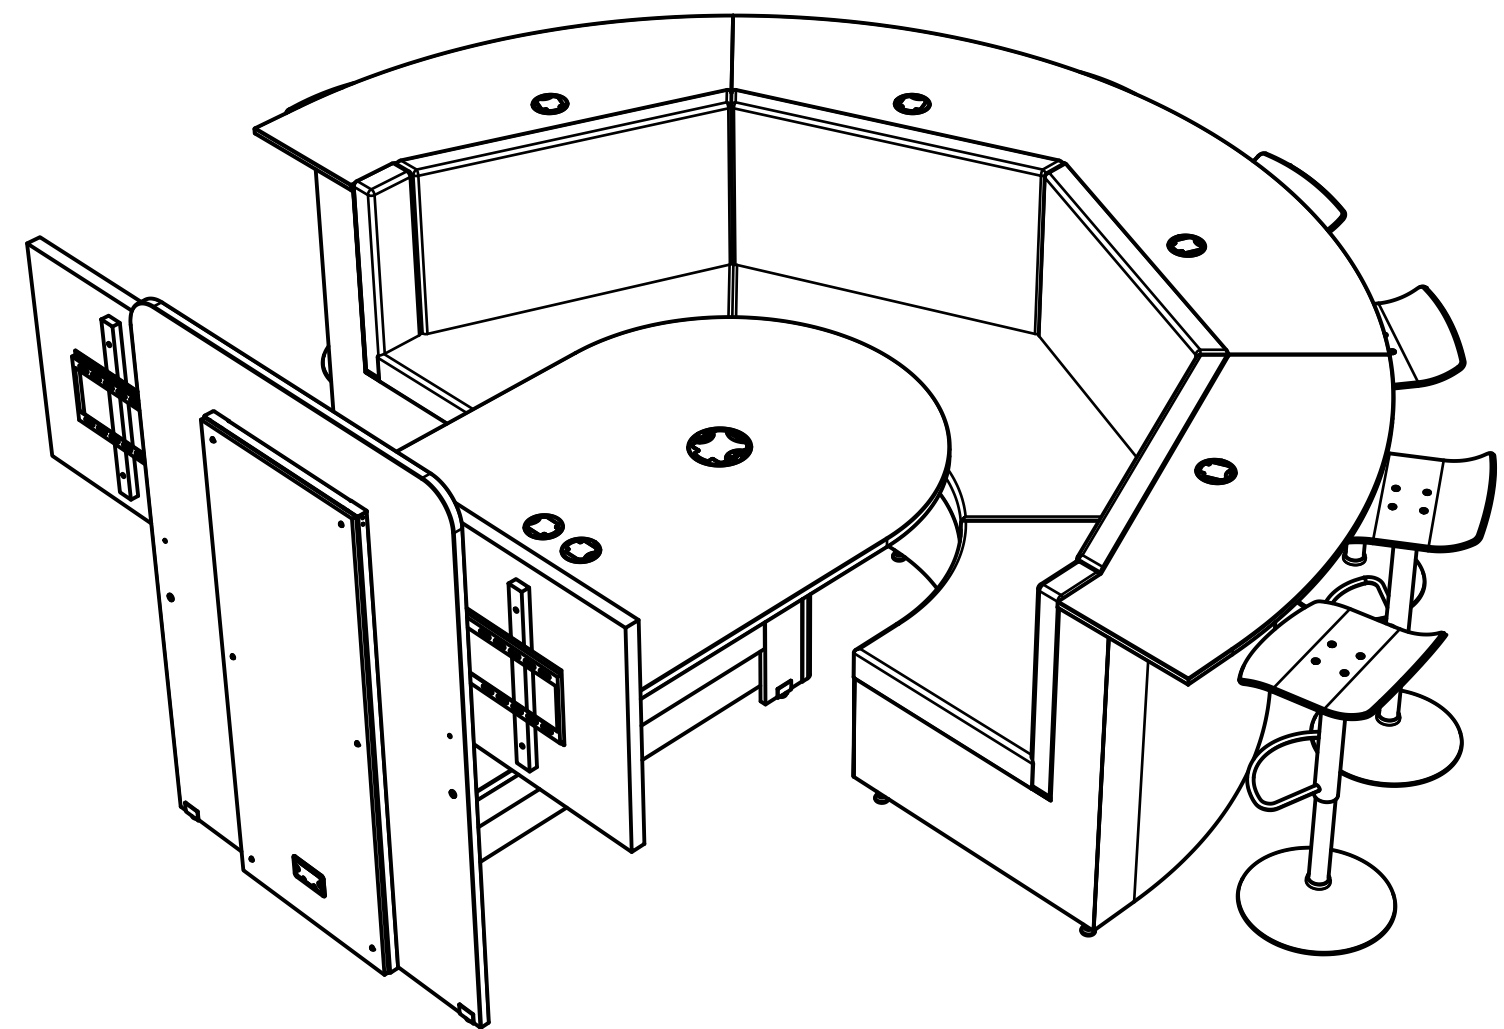

FSR inc.
244 BERGEN BLVD.
WOODLAND PARK, NJ 07424
TEL. (973) 785-4347
FAX (973) 785-3318

TITLE:
FSR HuddleVU Dugout

DRAWN BY: DSJ   DATE: 3/13/15   REV: -
DWG#:   FSR HuddleVU Dugout   SCALE: -