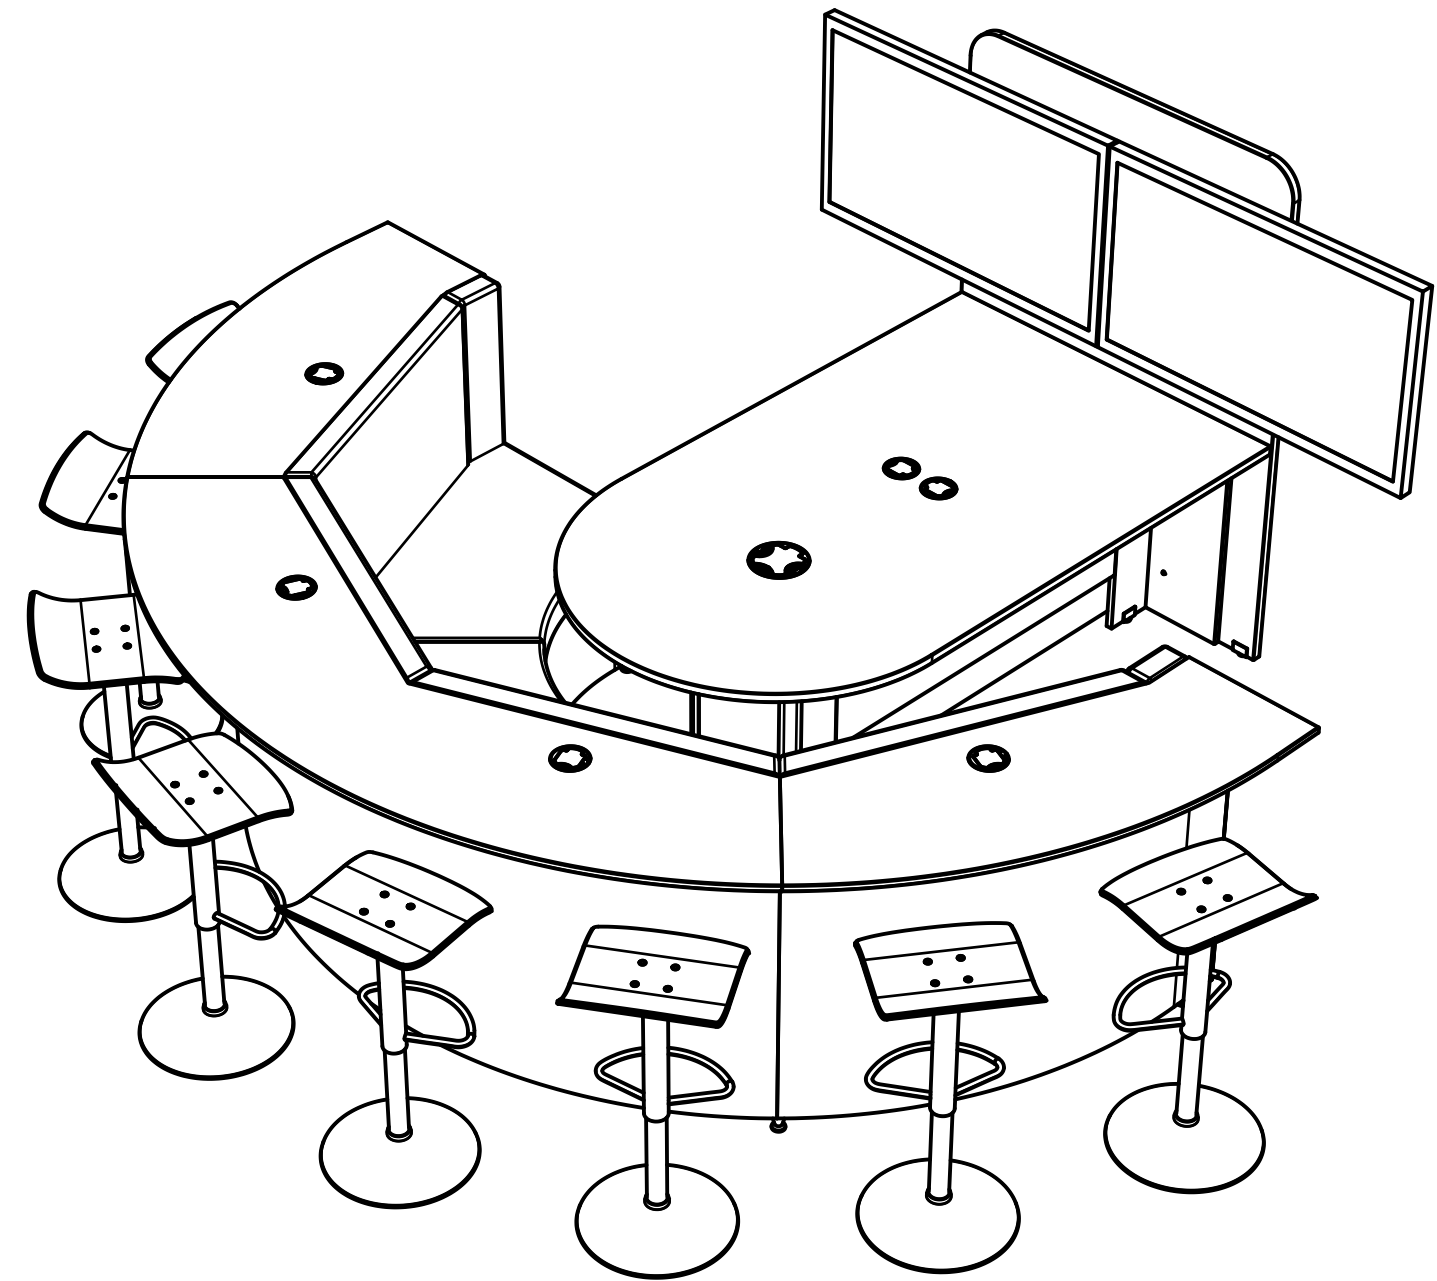

FSR inc.
 244 BERGEN BLVD.
 WOODLAND PARK, NJ 07424
 TEL. (973) 785-4347
 FAX (973) 785-3318

TITLE: FSR HuddleVU Dugout		
DRAWN BY: DSJ	DATE: 3/13/15	REV: -
DWG#:	FSR HuddleVU Dugout	SCALE: -

FSR inc.
 244 BERGEN BLVD.
 WOODLAND PARK, NJ 07424
 TEL. (973) 785-4347
 FAX (973) 785-3318