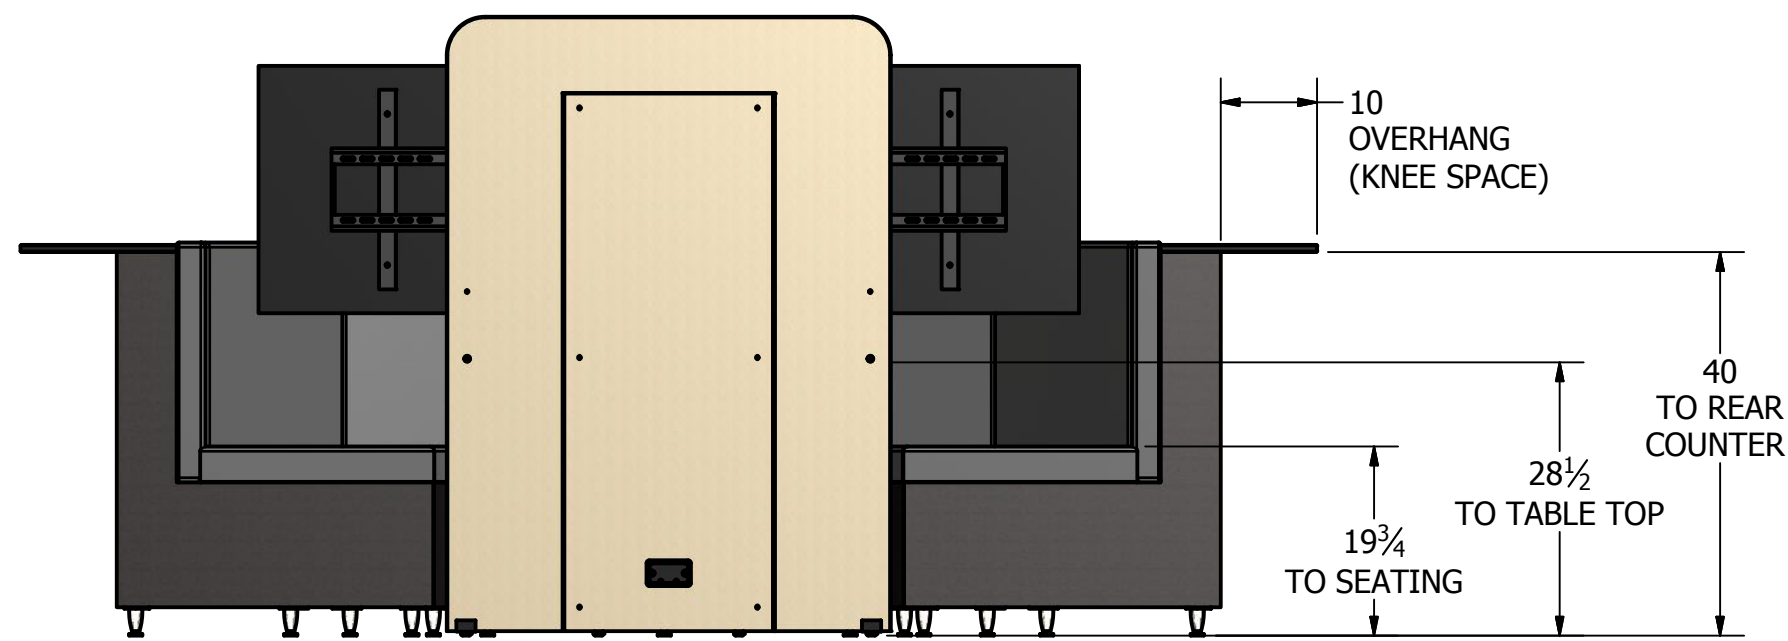

TITLE:
FSR HuddleVU Dugout

DRAWN BY: DSJ DATE: 3/13/15 REV: -
 DWG#: FSR HuddleVU Dugout SCALE: -

FSR inc. 244 BERGEN BLVD. WOODLAND PARK, NJ 07424 TEL. (973) 785-4347 FAX (973) 785-3318	TITLE: FSR HuddleVU Dugout		
	DRAWN BY: DSJ	DATE: 3/13/15	REV: -
	DWG#:	FSR HuddleVU Dugout	SCALE: -