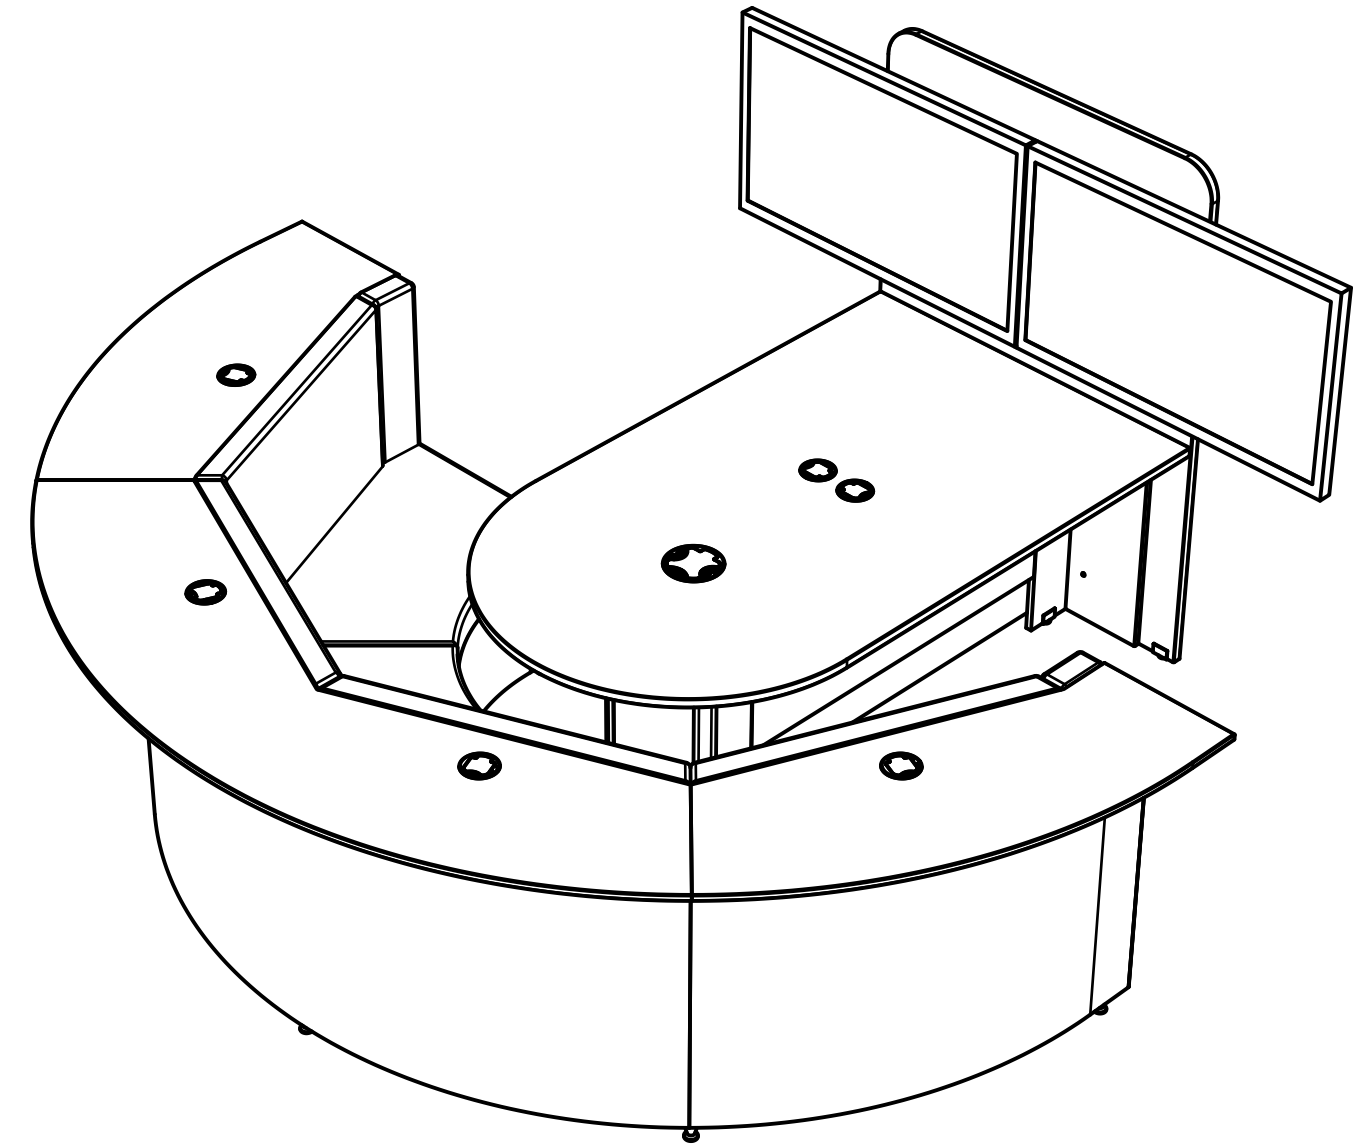

TITLE:
FSR HuddleVU Dugout

DRAWN BY: DSJ DATE: 3/13/15 REV: -
 DWG#: FSR HuddleVU Dugout SCALE: -

FSR inc. 244 BERGEN BLVD. WOODLAND PARK, NJ 07424 TEL. (973) 785-4347 FAX (973) 785-3318	TITLE: FSR HuddleVU Dugout		
	DRAWN BY: DSJ	DATE: 3/13/15	REV: -
	DWG#:	FSR HuddleVU Dugout	SCALE: -