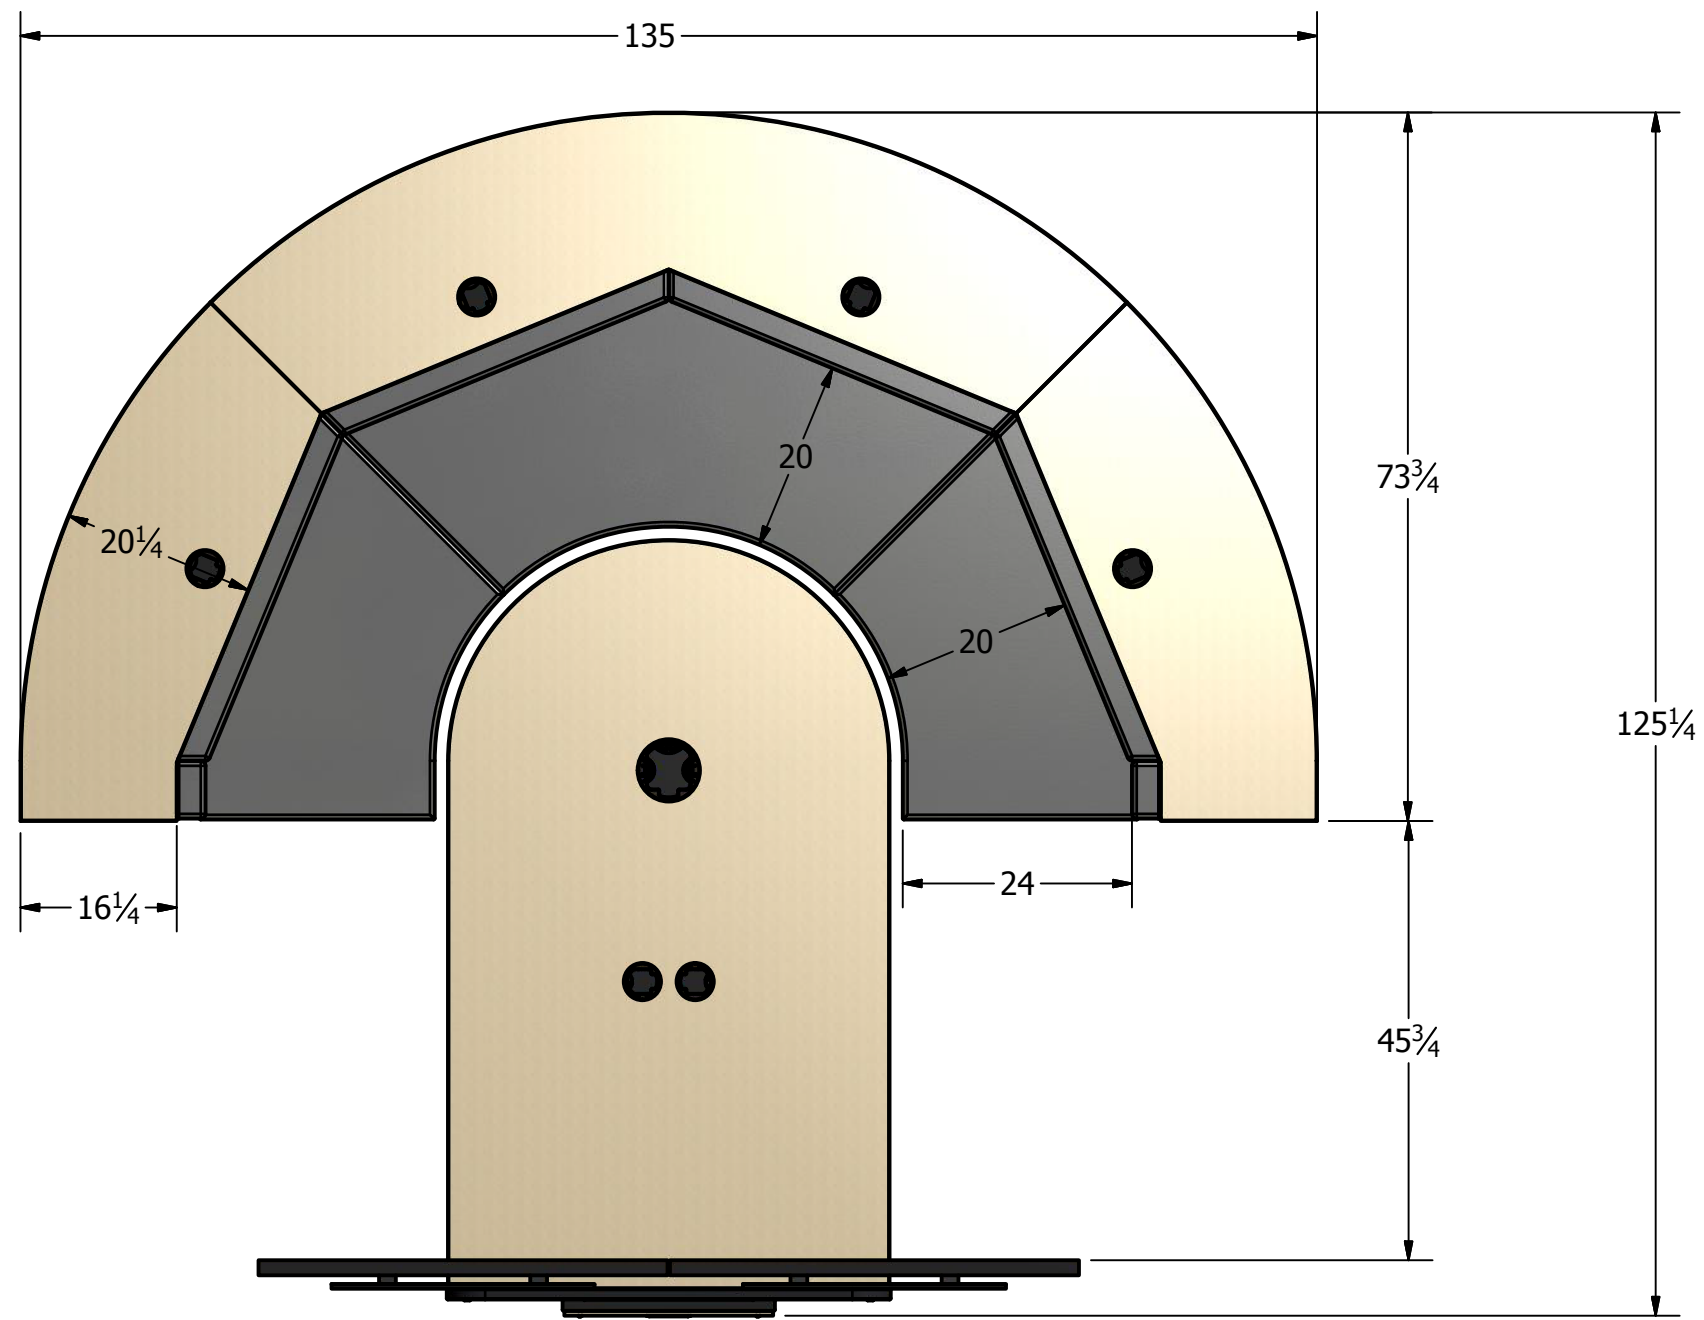

FSR inc.
 244 BERGEN BLVD.
 WOODLAND PARK, NJ 07424
 TEL. (973) 785-4347
 FAX (973) 785-3318

TITLE: FSR HuddleVU Dugout		
DRAWN BY: DSJ	DATE: 3/13/15	REV: -
DWG#:	FSR HuddleVU Dugout	SCALE: -

FSR inc.
 244 BERGEN BLVD.
 WOODLAND PARK, NJ 07424
 TEL. (973) 785-4347
 FAX (973) 785-3318

TITLE:
FSR HuddleVU Dugout

DRAWN BY: DSJ DATE: 3/13/15 REV: -
 DWG#: FSR HuddleVU Dugout SCALE: -

FSR inc. 244 BERGEN BLVD. WOODLAND PARK, NJ 07424 TEL. (973) 785-4347 FAX (973) 785-3318	TITLE: FSR HuddleVU Dugout		
	DRAWN BY: DSJ	DATE: 3/13/15	REV: -
	DWG#:	FSR HuddleVU Dugout	SCALE: -