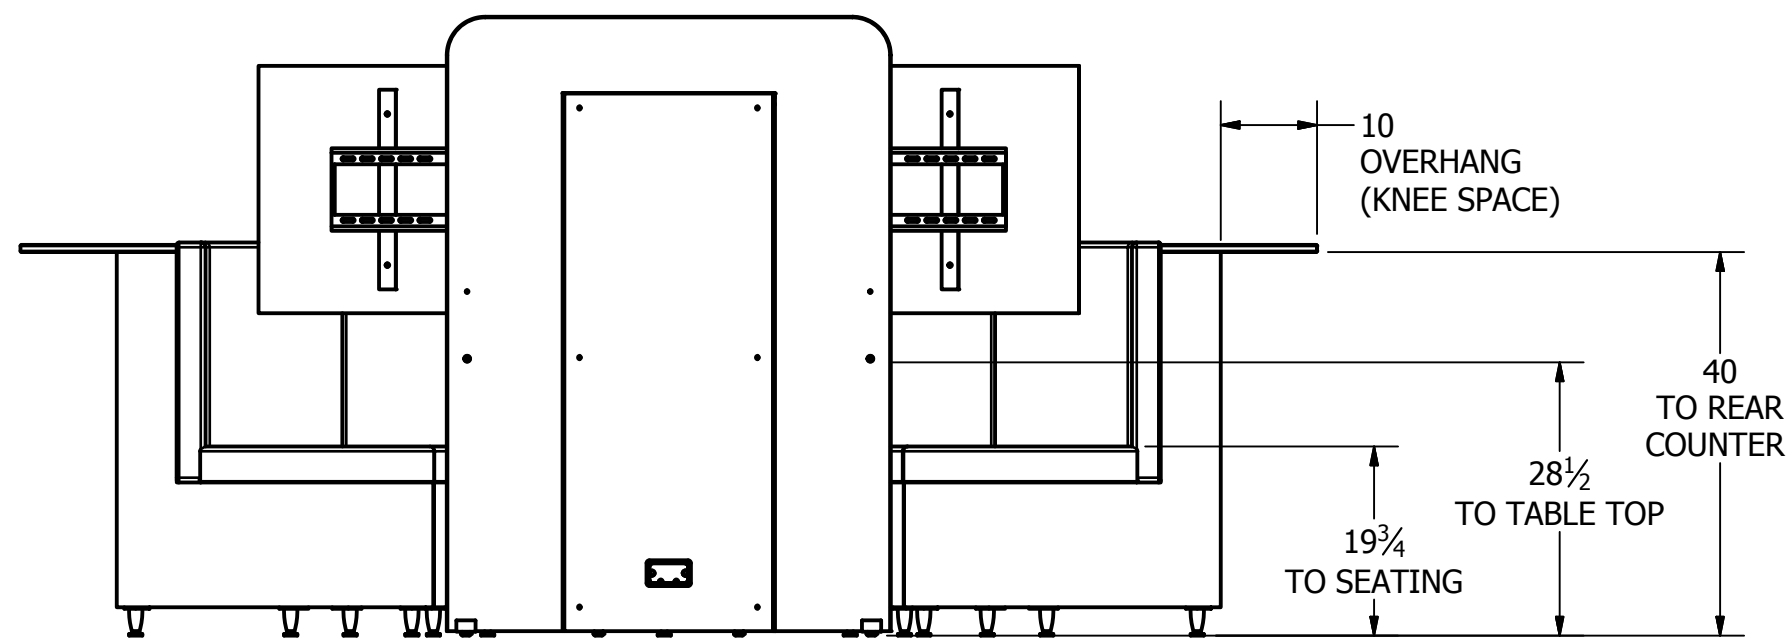

TITLE:
FSR HuddleVU Dugout

DRAWN BY: DSJ DATE: 3/13/15 REV: -
 DWG#: FSR HuddleVU Dugout SCALE: -

FSR inc. 244 BERGEN BLVD. WOODLAND PARK, NJ 07424 TEL. (973) 785-4347 FAX (973) 785-3318	TITLE: FSR HuddleVU Dugout		
	DRAWN BY: DSJ	DATE: 3/13/15	REV: -
	DWG#:	FSR HuddleVU Dugout	SCALE: -