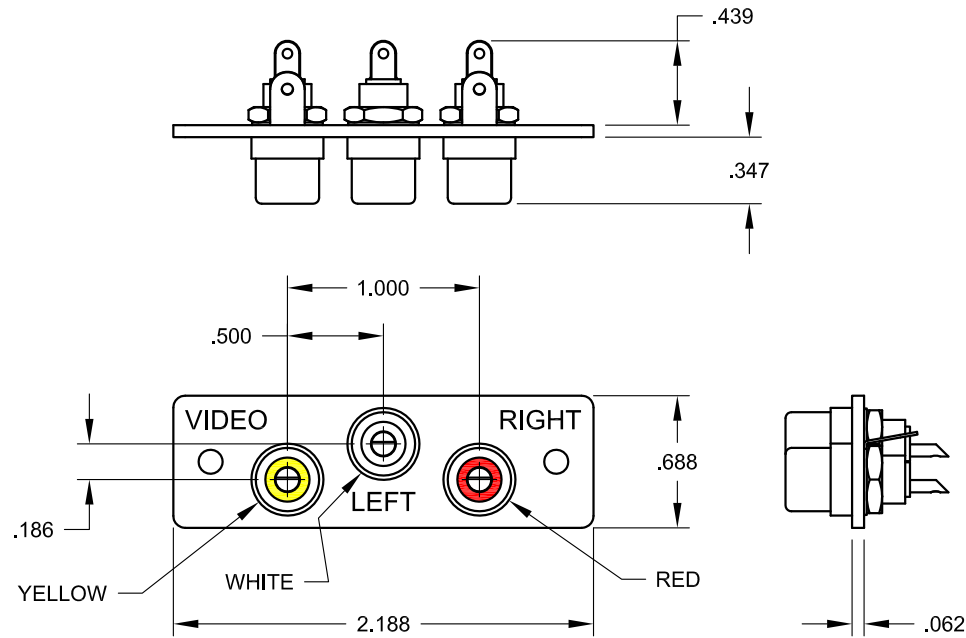

A

A

ORDER INFORMATION

IPS-AV230S-XXX (WITHOUT LABEL)
IPS-AV230S-LB-XXX (WITH LABEL)

COLOR KEY:

- XXX - BLK (BLACK)
- IVY (IVORY)
- WHT (WHITE)

RCA (YELLOW, WHITE AND RED) - SOLDER TYPE

FSR inc.
 244 BERGEN BLVD.
 WOODLAND PARK, NJ 07424
 TEL: (973) 785-4347
 FAX: (973) 785-3318

TITLE: IPS AUDIO/VIDEO INSERT
 IPS-AV230S

DRAWN BY: JRE	DATE: 04/08/13	REV: 01
DWG#: IPS-AV230S	SCALE: -	

4

3

2

1