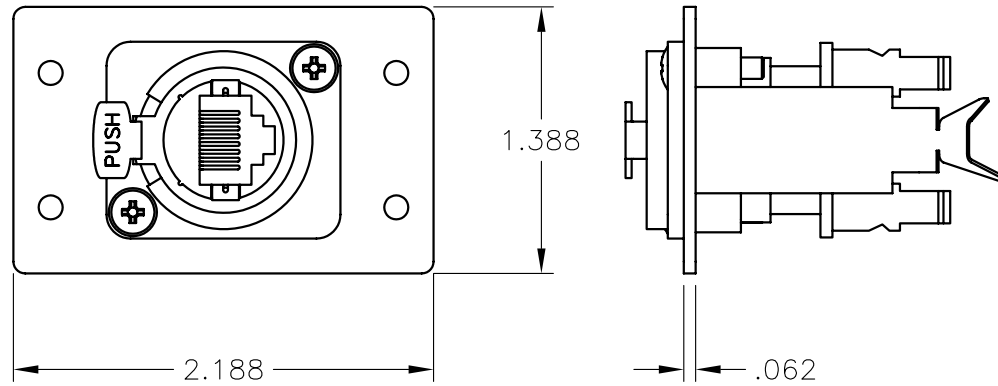

A

A

ETHERCON RJ45 IN XLR HOUSING

**FSR** *INC.*  
 244 BERGEN BLVD.  
 W. PATERSON, NJ 07424  
 TEL. (973) 785-4347  
 FAX (973) 785-3318

TITLE: IPS CONTROL INSERT IPS-C710D		
DRAWN BY: JRE	DATE: 11/03/06	REV: -
DWG#: IPS-C710D	SCALE: 1:1	