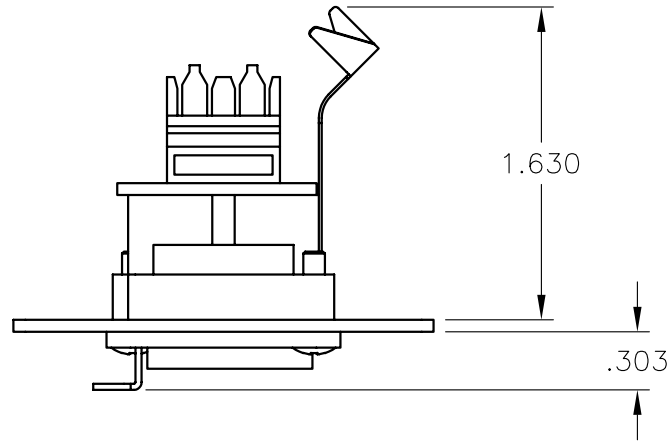

4

3

2

1

C

C

B

B

A

A

ETHERCON RJ45 IN XLR HOUSING

FSR *INC.*
244 BERGEN BLVD.
W. PATERSON, NJ 07424
TEL. (973) 785-4347
FAX (973) 785-3318

TITLE: IPS CONTROL INSERT IPS-C710D		
DRAWN BY: JRE	DATE: 11/03/06	REV: -
DWG#: IPS-C710D	SCALE: 1:1	

4

3

2

1