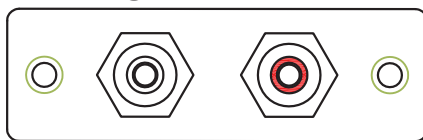

UNLABELED

IPS-A220S