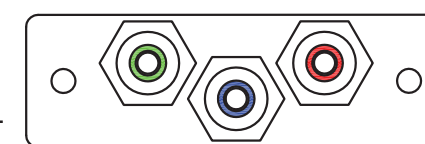

ITEM #: 16408LB, 16409LB, 16410LB

RCA (R,G,B) BH SINGLE-BULKHEAD TYPE - WHT, IVORY, BLK

IPS-V230S