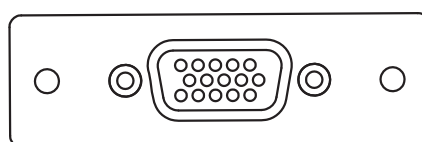

LABELLED

ITEM #: 16481LB, 16482LB, 16483LB

RJ45 PNCH DN DOUBLE-CAT5-e- WHT PAINT, IVORY PAINT, BLK PAINT

UNLABELED

LABELLED

ITEM #: 16500LB, 16501LB, 16502LB

5BNC TO 5BNC TRIPLE-BULKHEAD TYPE WHT, IVORY, BLK

UNLABELED

ITEM #: 17309LB, 17310LB, 17311LB

RJ45 BULKHD DOUBLE-CAT5-e- WHT, IVORY, BLK

ITEM #: 16381LB, 16382LB, 16383LB

HD-FF/3.5S DOUBLE-WHT PAINT, IVORY PAINT, BLK PAINT

LABELLED

ITEM #: 16867LB, 16868LB, 16869LB

RCA, BNC BULKHEAD DOUBLE-BULKHEAD TYPE WHT, IVORY, BLK

ITEM #: 16378LB, 16379LB, 16380LB

HD-BNC/3.5SDBL - 6" TAILS, M, SLDR- WHT, IVORY, BLK

LABELLED

ITEM #: 16408LB, 16409LB, 16410LB

RCA (R,G,B) BH SINGLE-BULKHEAD TYPE - WHT, IVORY, BLK

ITEM #: 16375LB, 16376LB, 16377LB

HD15 FF SINGLE - BULKHEAD D-SUB- WHT, IVORY, BLK

IPS-V410S

ITEM #: 16694LB, 16695LB, 16696LB

USB A BLKHD SINGLE - BULKHEAD - WHT, IVORY, BLK