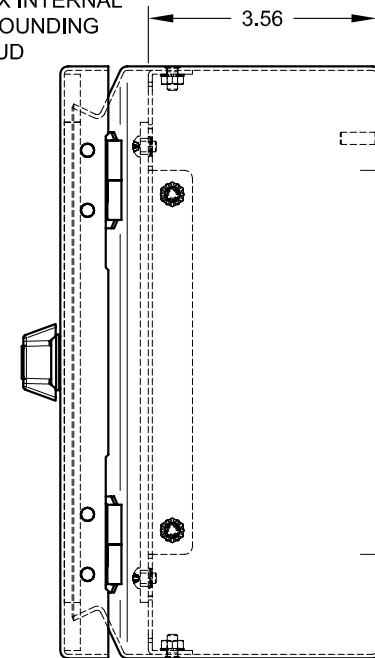

Touchboards

205 Westwood Ave, Long Branch, NJ 07740
 Phone: 866-94 BOARDS (26273) / (732)-222-1511
 Fax: (732)-222-7088 | E-mail: sales@touchboards.com

INTERNAL BRACKETS &
 MOUNTING PLATE NOT SHOWN

(4) .27 DIA
 MOUNTING
 HOLES

WINDOW IN DOOR
 SHOWN IN PHANTOM
 DOOR NOT SHOWN

2 GANG PLATE SHOWN
 3 GANG OPENING SHOWN
 IN PHANTOM

MOUNTING PLATE
 POSITION 1

BOX INTERNAL
 GROUNDING
 STUD

MOUNTING PLATE
 POSITION 2

FSR Inc.
 244 BERGEN BLVD.
 WOODLAND PARK, NJ 07424
 TEL. (973) 785-4347
 FAX (973) 785-3318

| | | |
|--------------------------------------|----------------|--------|
| TITLE: OWB-CP1-W (WINDOW IN DOOR) | | |
| DRAWN BY: JRE | DATE: 02/20/09 | REV: - |
| DWG#: OWB-CP1-W | SCALE: 1:3 | |