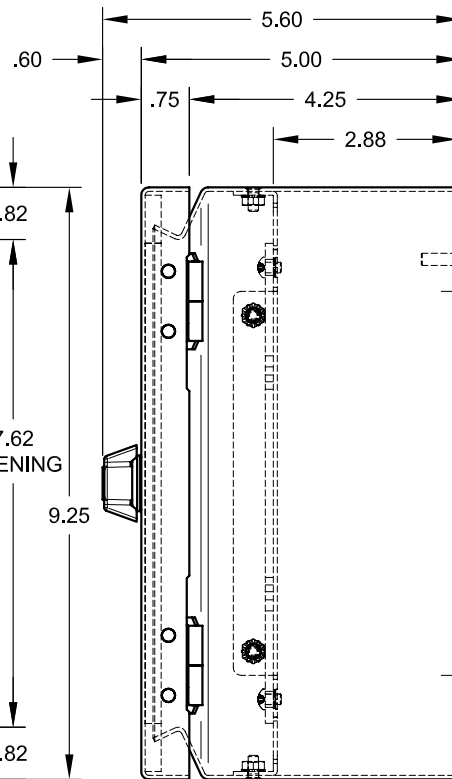

Touchboards

205 Westwood Ave, Long Branch, NJ 07740
 Phone: 866-94 BOARDS (26273) / (732)-222-1511
 Fax: (732)-222-7088 | E-mail: sales@touchboards.com

INTERNAL BRACKETS &
 MOUNTING PLATE NOT SHOWN

(4) .27 DIA
 MOUNTING
 HOLES

WINDOW IN DOOR
 SHOWN IN PHANTOM
 DOOR NOT SHOWN

2 GANG PLATE SHOWN
 3 GANG OPENING SHOWN
 IN PHANTOM

MOUNTING PLATE
 POSITION 1

BOX INTERNAL
 GROUNDING
 STUD

MOUNTING PLATE
 POSITION 2

FSR Inc.
 244 BERGEN BLVD.
 WOODLAND PARK, NJ 07424
 TEL. (973) 785-4347
 FAX (973) 785-3318

| | | |
|--------------------------------------|----------------|--------|
| TITLE: OWB-CP1-W (WINDOW IN DOOR) | | |
| DRAWN BY: JRE | DATE: 02/20/09 | REV: - |
| DWG#: OWB-CP1-W | SCALE: 1:3 | |