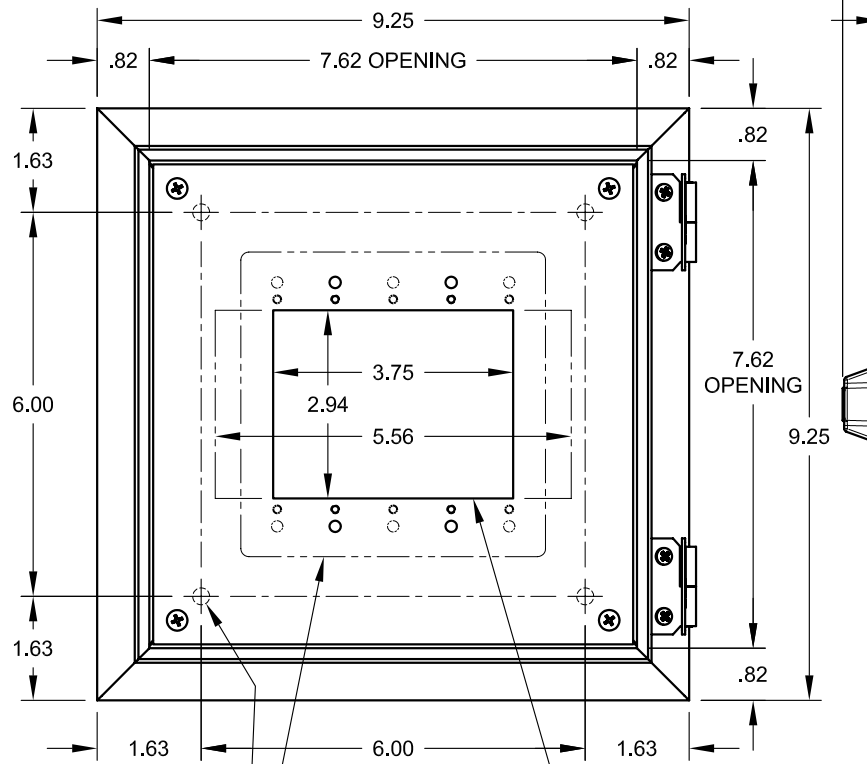

Touchboards

205 Westwood Ave, Long Branch, NJ 07740
 Phone: 866-94 BOARDS (26273) / (732)-222-1511
 Fax: (732)-222-7088 | E-mail: sales@touchboards.com

INTERNAL BRACKETS &
 MOUNTING PLATE NOT SHOWN

(4) .27 DIA
 MOUNTING
 HOLES

WINDOW IN DOOR
 SHOWN IN PHANTOM
 DOOR NOT SHOWN

2 GANG PLATE SHOWN
 3 GANG OPENING SHOWN
 IN PHANTOM

MOUNTING PLATE
 POSITION 1

BOX INTERNAL
 GROUNDING
 STUD

MOUNTING PLATE
 POSITION 2

FSR Inc.
 244 BERGEN BLVD.
 WOODLAND PARK, NJ 07424
 TEL. (973) 785-4347
 FAX (973) 785-3318

| | | |
|--------------------------------------|----------------|--------|
| TITLE: OWB-CP1-W (WINDOW IN DOOR) | | |
| DRAWN BY: JRE | DATE: 02/20/09 | REV: - |
| DWG#: OWB-CP1-W | SCALE: 1:3 | |