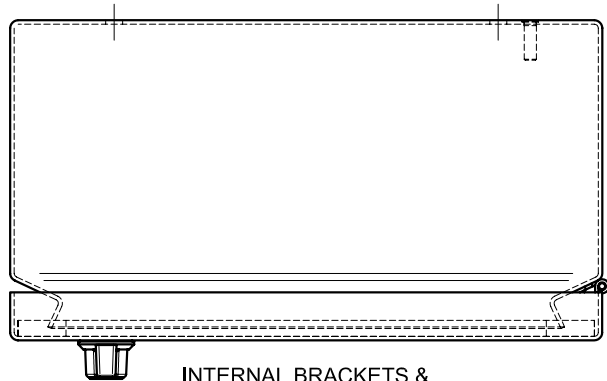

Touchboards

205 Westwood Ave, Long Branch, NJ 07740
Phone: 866-94 BOARDS (26273) / (732)-222-1511
Fax: (732)-222-7088 | E-mail: sales@touchboards.com

INTERNAL BRACKETS &
MOUNTING PLATE NOT SHOWN