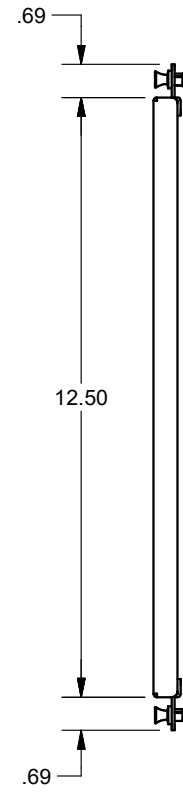

4

3

2

1

C

C

B

B

A

A

FSR inc. 244 BERGEN BLVD. WOODLAND PARK, NJ 07424 TEL (973) 785-4347 FAX (973) 785-3318	TITLE: PWB-320-CV		
	DRAWN BY: JRE	DATE: 07/14/17	REV: -
	DWG#: PWB-320-CV	SCALE: -	

4

3

2

1