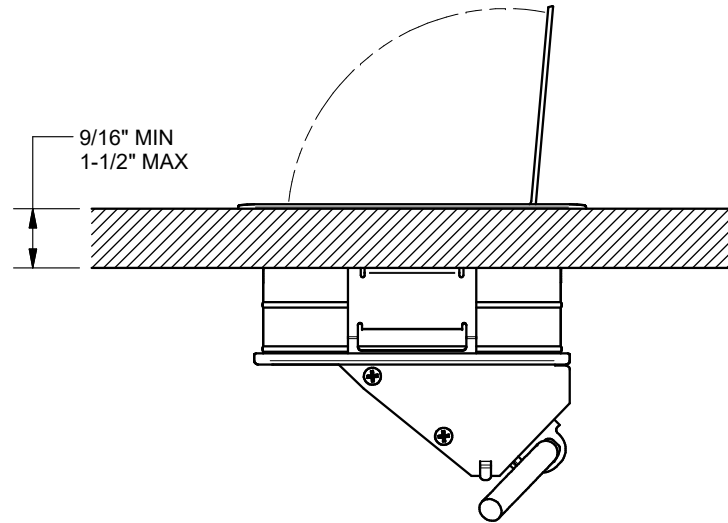

4

3

2

1

C

C

B

B

A

A

KEYSTONE CONNECTORS AND CABLES SOLD SEPARATELY.
UNIT PROVIDED WITH KEYSTONE SINGLE, DUAL AND BLANK INSERT.

FSR inc. 244 BERGEN BLVD. WOODLAND PARK, NJ 07424 TEL (973) 785-4347 FAX (973) 785-3318	TITLE: SYM-IN-2AC-1CA-1SS		
	DRAWN BY: JRE	DATE: 01/07/19	REV: 01
	DWG#: SYM-IN-2AC-1CA-1SS	SCALE: -	

4

3

2

1