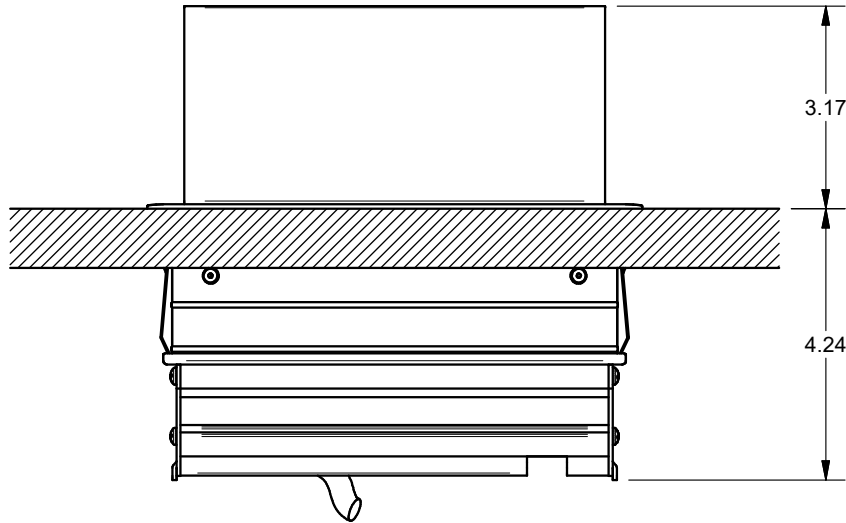

4

3

2

1

C

C

B

B

A

A

KEYSTONE CONNECTORS AND CABLES SOLD SEPARATELY.
UNIT PROVIDED WITH KEYSTONE SINGLE, DUAL AND BLANK INSERT.

FSR inc. 244 BERGEN BLVD. WOODLAND PARK, NJ 07424 TEL (973) 785-4347 FAX (973) 785-3318	TITLE: SYM-IN-2AC-1CA-1SS		
	DRAWN BY: JRE	DATE: 01/07/19	REV: 01
	DWG#: SYM-IN-2AC-1CA-1SS	SCALE: -	

4

3

2

1