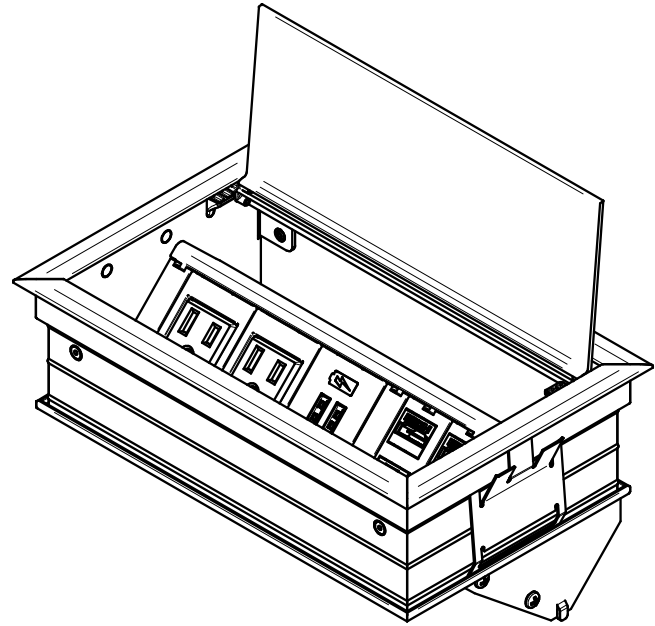

4

3

2

1

KEYSTONE CONNECTORS AND CABLES SOLD SEPARATELY.
UNIT PROVIDED WITH KEYSTONE SINGLE, DUAL AND BLANK INSERT.

FSR inc.
244 BERGEN BLVD.
WOODLAND PARK, NJ 07424
TEL (973) 785-4347
FAX (973) 785-3318

TITLE: SYM-IN-2AC-1CA-2SS
DRAWN BY: JRE DATE: 01/07/19 REV: 01
DWG#: SYM-IN-2AC-1CA-2SS SCALE: -