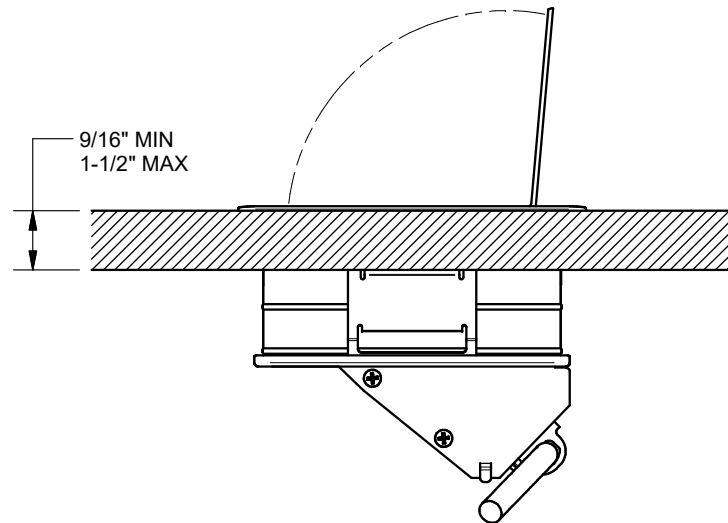

4

3

2

1

KEYSTONE CONNECTORS AND CABLES SOLD SEPARATELY.
UNIT PROVIDED WITH KEYSTONE SINGLE, DUAL AND BLANK INSERT.

FSR inc.
244 BERGEN BLVD.
WOODLAND PARK, NJ 07424
TEL (973) 785-4347
FAX (973) 785-3318

TITLE: SYM-IN-2AC-1CA-2SS
DRAWN BY: JRE DATE: 01/07/19 REV: 01
DWG#: SYM-IN-2AC-1CA-2SS SCALE: -