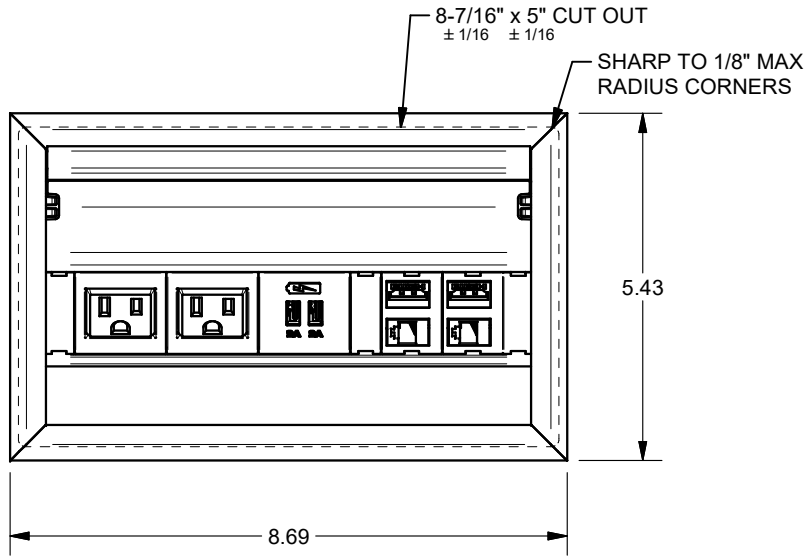

4

3

2

1

KEYSTONE CONNECTORS AND CABLES SOLD SEPARATELY.
UNIT PROVIDED WITH KEYSTONE SINGLE, DUAL AND BLANK INSERT.

FSR inc.
244 BERGEN BLVD.
WOODLAND PARK, NJ 07424
TEL (973) 785-4347
FAX (973) 785-3318

TITLE: SYM-IN-2AC-1CA-2SS
DRAWN BY: JRE DATE: 01/07/19 REV: 01
DWG#: SYM-IN-2AC-1CA-2SS SCALE: -