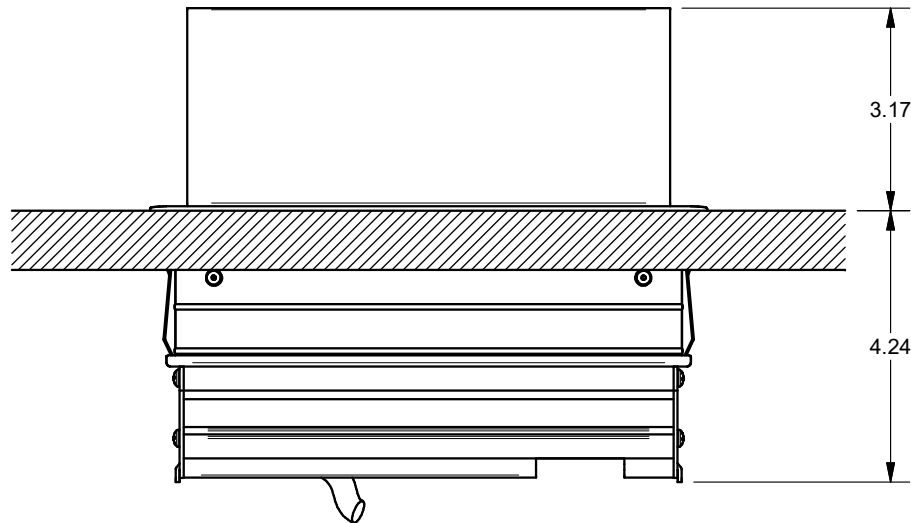

4

3

2

1

KEYSTONE CONNECTORS AND CABLES SOLD SEPARATELY.
UNIT PROVIDED WITH KEYSTONE SINGLE, DUAL AND BLANK INSERT.

FSR inc.
244 BERGEN BLVD.
WOODLAND PARK, NJ 07424
TEL (973) 785-4347
FAX (973) 785-3318

TITLE: SYM-IN-2AC-1CA-2SS
DRAWN BY: JRE DATE: 01/07/19 REV: 01
DWG#: SYM-IN-2AC-1CA-2SS SCALE: -