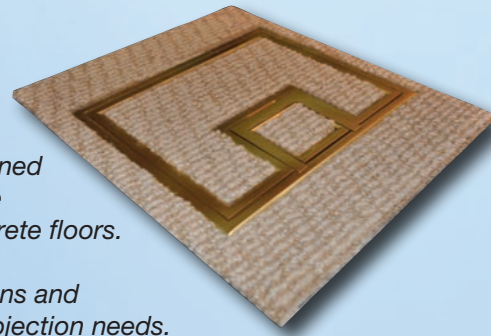

Floor Boxes

Floor boxes are a little different from stage boxes. First, the cover can be filled with tile, wood, or carpeting in order to provide a very refined appearance. They are also larger than their stage counterpart, and can be poured in place in concrete floors.

Floor boxes are perfect for use at camera locations and locations that may have temporary lighting or projection needs.