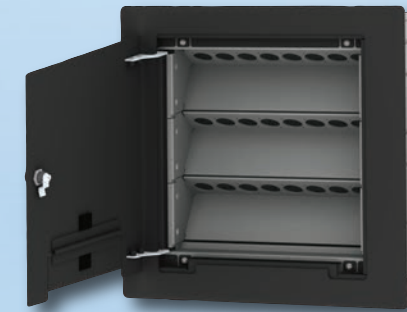

The goal is to have a stage as free of cables and clutter as possible. Wireless microphones handle vocals, but instruments, especially those with effects packs, still need places to plug into.

Stage boxes provide locations to plug-in power as well as audio. They can also be used to provide power and DMX connections in locations where intelligent lights are needed for a specific event or series.

Wall Boxes

Wall boxes can be placed backstage and provide audio, video, data, power and DMX connections.

They provide higher density connections than a stage box and since they are on a wall backstage, they are invisible to the audience.