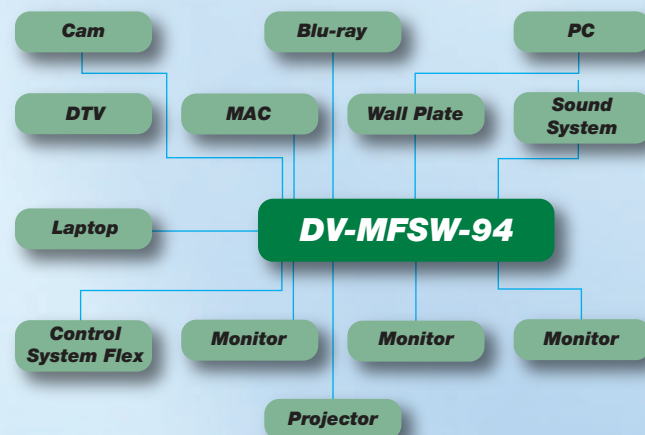

FSR has a full line of enclosures for the iPad2, New iPad and iPad Mini for both the table and wall. These enclosures are sleek, elegant and durable. They are designed to meet the needs of constant daily use.

The DV-MFSW-94 is the perfect solution to make all of these pieces work together. It has 9 inputs that can accept composite, component, computer, HDMI and DVI, and 4 outputs that support DVI and HDMI. Each output can be set to a different resolution, color space, and aspect ratio to support nearly any type of display.

Flex control puts your volunteers at ease.

Informational Displays

Informational Displays are an integral part of most Houses of Worship. They carry reminders and updates of upcoming activities, service schedules, clips of prior services, and more.