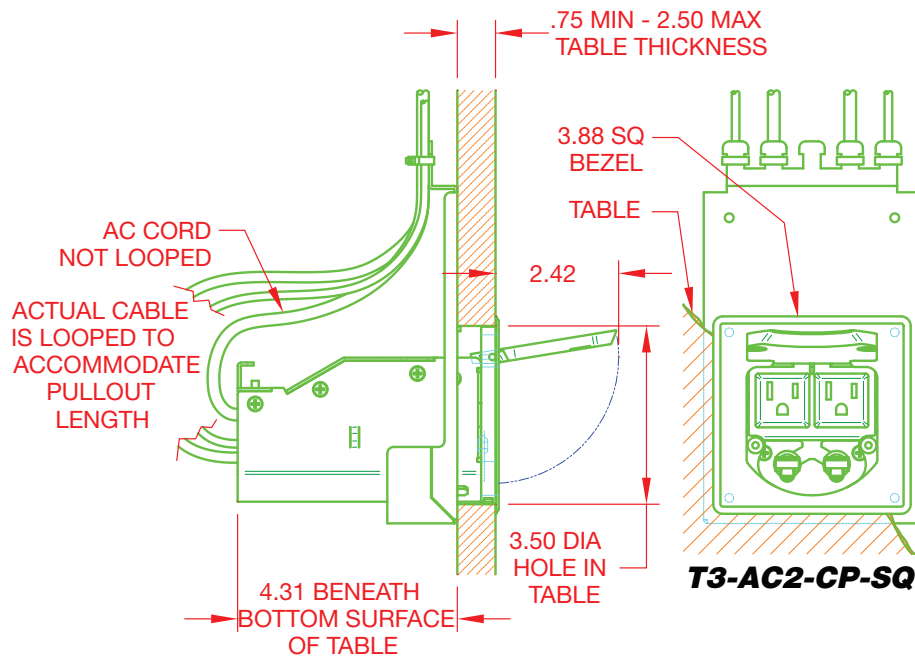

FEATURES

- Can be matched to nearly any décor with Black, Aluminum or special order Brass Top
- Easy and flexible installation
- Fits a 3½" hole. ¾" to 2½" table thickness
- Cables cannot be removed by the user
- Built to Last CNC Milled solid cover
- Hardware and tie wraps included
- Rugged 16 gauge-galvanized steel chassis
- Cables pre-installed and ready to use
- No annoyance factor cover opens 96° so it stays open
- Rubber grommets for quiet closure
- "Mouse hole" allows cover to be closed during use
- 2 AC Power outlets with 9' Cord and plug
- 2 RJ-45 to RJ-45 CAT-5e cables (EIA/TIA568B) cables 9'

All cables are pre-installed and tested at the factory. Cable lengths are measured while cables are fully extended.

Both styles can be installed in tables ¾" to 2½" thick and are shipped with the necessary installation hardware.

"Edison" = Standard 3 Prong Edison Plug NEMA 5-15 "Mains" = Hard Wired Electric Feed

16970	T3-AC2-CP-BLK	2 A/C and 2 Data Cable Pull - Edison - Round - Black
17029	T3-AC2HW-CP-BLK	2 A/C and 2 Data Cable Pull - Mains - Round - Black
16973	T3-AC2-CP-SQBLK	2 A/C and 2 Data Cable Pull - Edison - Square - Black
17032	T3-AC2HW-CP-SQBLK	2 A/C and 2 Data Cable Pull - Mains - Square - Black
16969	T3-AC2-CP-ALU	2 A/C and 2 Data Cable Pull - Edison - Round - Aluminum
17028	T3-AC2HW-CP-ALU	2 A/C and 2 Data Cable Pull - Mains - Round - Aluminum
16972	T3-AC2-CP-SQALU	2 A/C and 2 Data Cable Pull - Edison - Square - Aluminum
17031	T3-AC2HW-CP-SQALU	2 A/C and 2 Data Cable Pull - Mains - Square - Aluminum
16971	T3-AC2-CP-BRS	2 A/C and 2 Data Cable Pull - Edison - Round - Brass
17030	T3-AC2HW-CP-BRS	2 A/C and 2 Data Cable Pull - Mains - Round - Brass