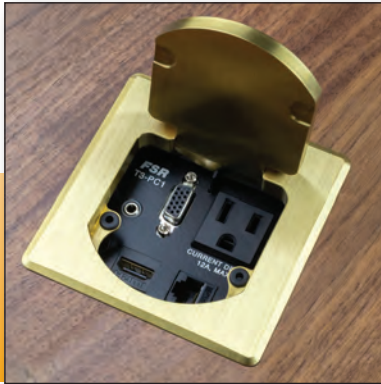

T3-PC1D

Table Boxes

US Patent US D553,306 S

FSR

Metal Products Group

T3-PC1D

T3-PC1D-SQ-BRS