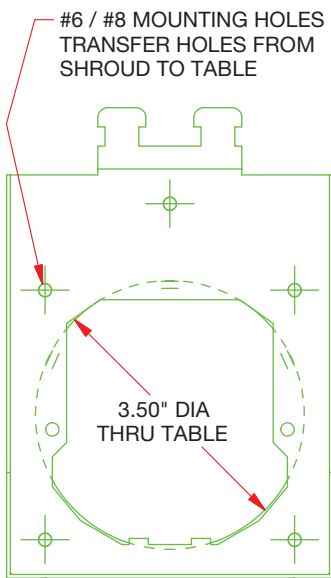

ASSEMBLED VIEW

UNDERSIDE VIEW OF SHROUD

MODEL ILLUSTRATED MAY DIFFER FROM MODEL PURCHASED

1.00" MIN TO 2-1/2" MAX TABLE THICKNESS (3/4" MIN FOR NO-BUTTON MODEL)

PRE-CUT 3.50" DIA HOLE IN TABLE

CABLE TIE TAB