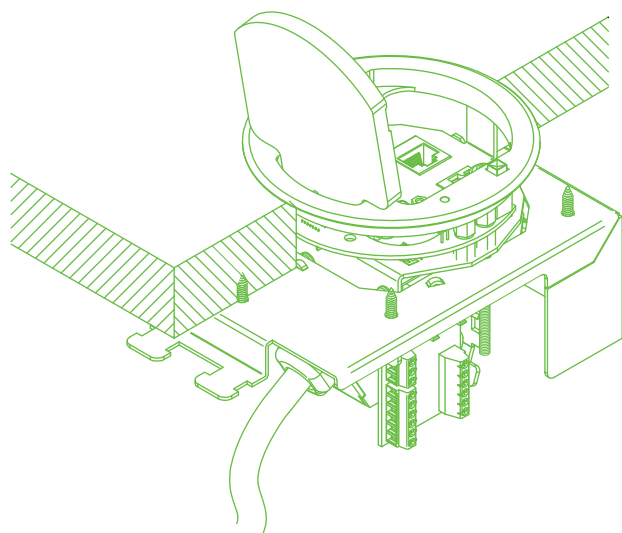

# MODELS WITH PUSHBUTTONS & BI-COLOR LEDs

(See ordering table)

T3-PC1D-1B-BLK

T3-PC1D-2B-BLK

T3-PC1D-CP-1B-SQBLK

T3-PC1D-2B-SQALU

# TYPICAL ASSEMBLY

1. INSTALL SHROUD TO UNDERSIDE OF TABLE HOLE WITH WOOD SCREWS AS SHOWN. ORIENT PER DESIRED COVER SWING DIRECTION.
2. MAKE ELECTRICAL CONNECTIONS AS REQUIRED AND ENSURE WIRES PASS THRU PROPER OPENINGS IN THE SHROUD. DROP THE T3 ASSEMBLY INTO THE HOLE (COVER ORIENTATION IS PRE-SET BY SHROUD INSTALLATION).
3. PASS THE DESIRED-LENGTH (2) LONG THREADED ROD THRU SHROUD AND THREAD INTO T3 ASSEMBLY. TURN THE LOCKING NYLON NUT UP SNUG AGAINST THE SHROUD BASEPLATE TO PULL THE T3 ASSEMBLY DOWN COMPLETELY INTO PLACE IN THE TABLE HOLE.
4. TIE WRAP CABLES TO THE TAB(S) PROVIDED ON SHROUD.