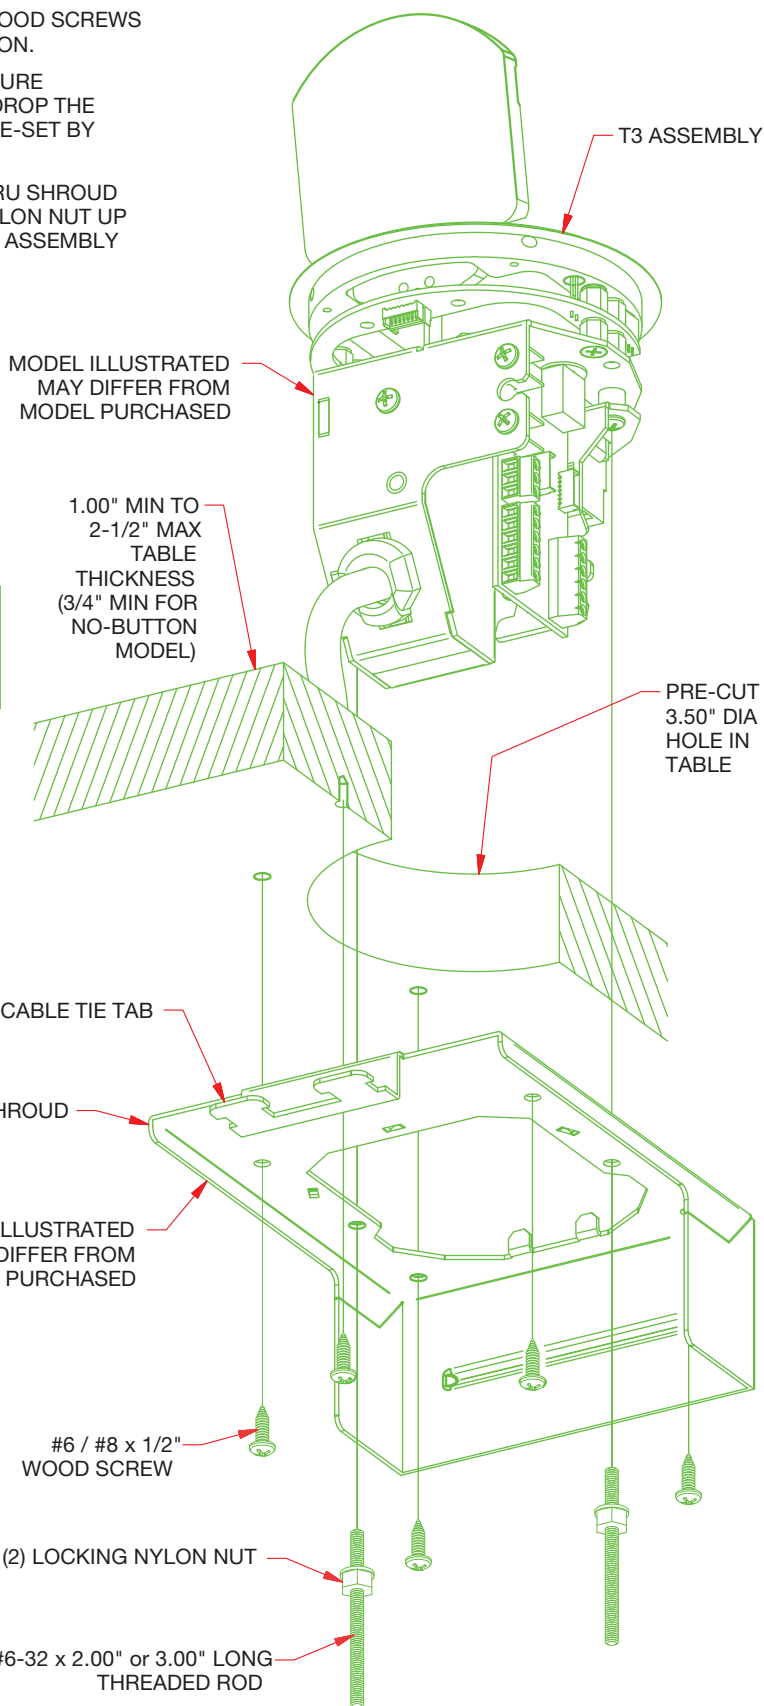

# TYPICAL ASSEMBLY

1. INSTALL SHROUD TO UNDERSIDE OF TABLE HOLE WITH WOOD SCREWS AS SHOWN. ORIENT PER DESIRED COVER SWING DIRECTION.
2. MAKE ELECTRICAL CONNECTIONS AS REQUIRED AND ENSURE WIRES PASS THRU PROPER OPENINGS IN THE SHROUD. DROP THE T3 ASSEMBLY INTO THE HOLE (COVER ORIENTATION IS PRE-SET BY SHROUD INSTALLATION).
3. PASS THE DESIRED-LENGTH (2) LONG THREADED ROD THRU SHROUD AND THREAD INTO T3 ASSEMBLY. TURN THE LOCKING NYLON NUT UP SNUG AGAINST THE SHROUD BASEPLATE TO PULL THE T3 ASSEMBLY DOWN COMPLETELY INTO PLACE IN THE TABLE HOLE.
4. TIE WRAP CABLES TO THE TAB(S) PROVIDED ON SHROUD.

ASSEMBLED VIEW

UNDERSIDE VIEW OF SHROUD

MODEL ILLUSTRATED MAY DIFFER FROM MODEL PURCHASED

1.00" MIN TO 2-1/2" MAX TABLE THICKNESS (3/4" MIN FOR NO-BUTTON MODEL)

PRE-CUT 3.50" DIA HOLE IN TABLE

CABLE TIE TAB

SHROUD

MODEL ILLUSTRATED MAY DIFFER FROM MODEL PURCHASED

#6 / #8 x 1/2" WOOD SCREW

(2) LOCKING NYLON NUT

(2) #6-32 x 2.00" or 3.00" LONG THREADED ROD

T3 ASSEMBLY

#6 / #8 MOUNTING HOLES TRANSFER HOLES FROM SHROUD TO TABLE

3.50" DIA THRU TABLE