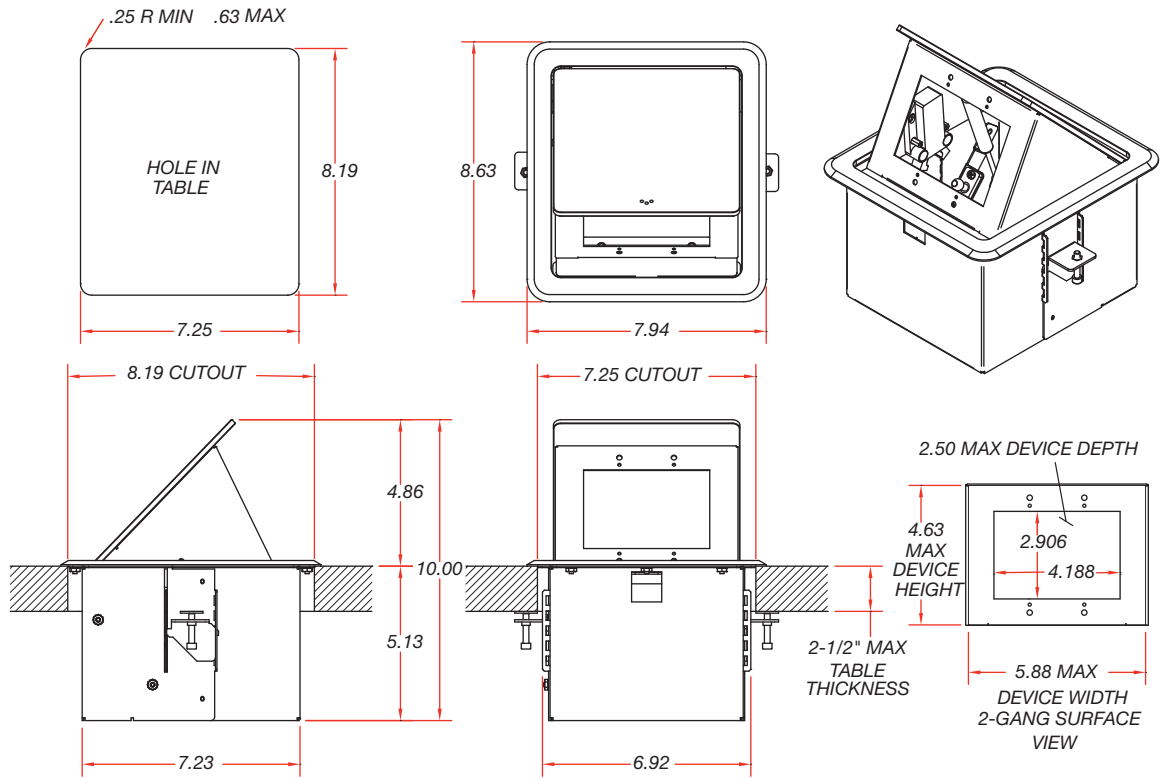

DIMENSIONS

DECORA STYLE / SS INSERTS