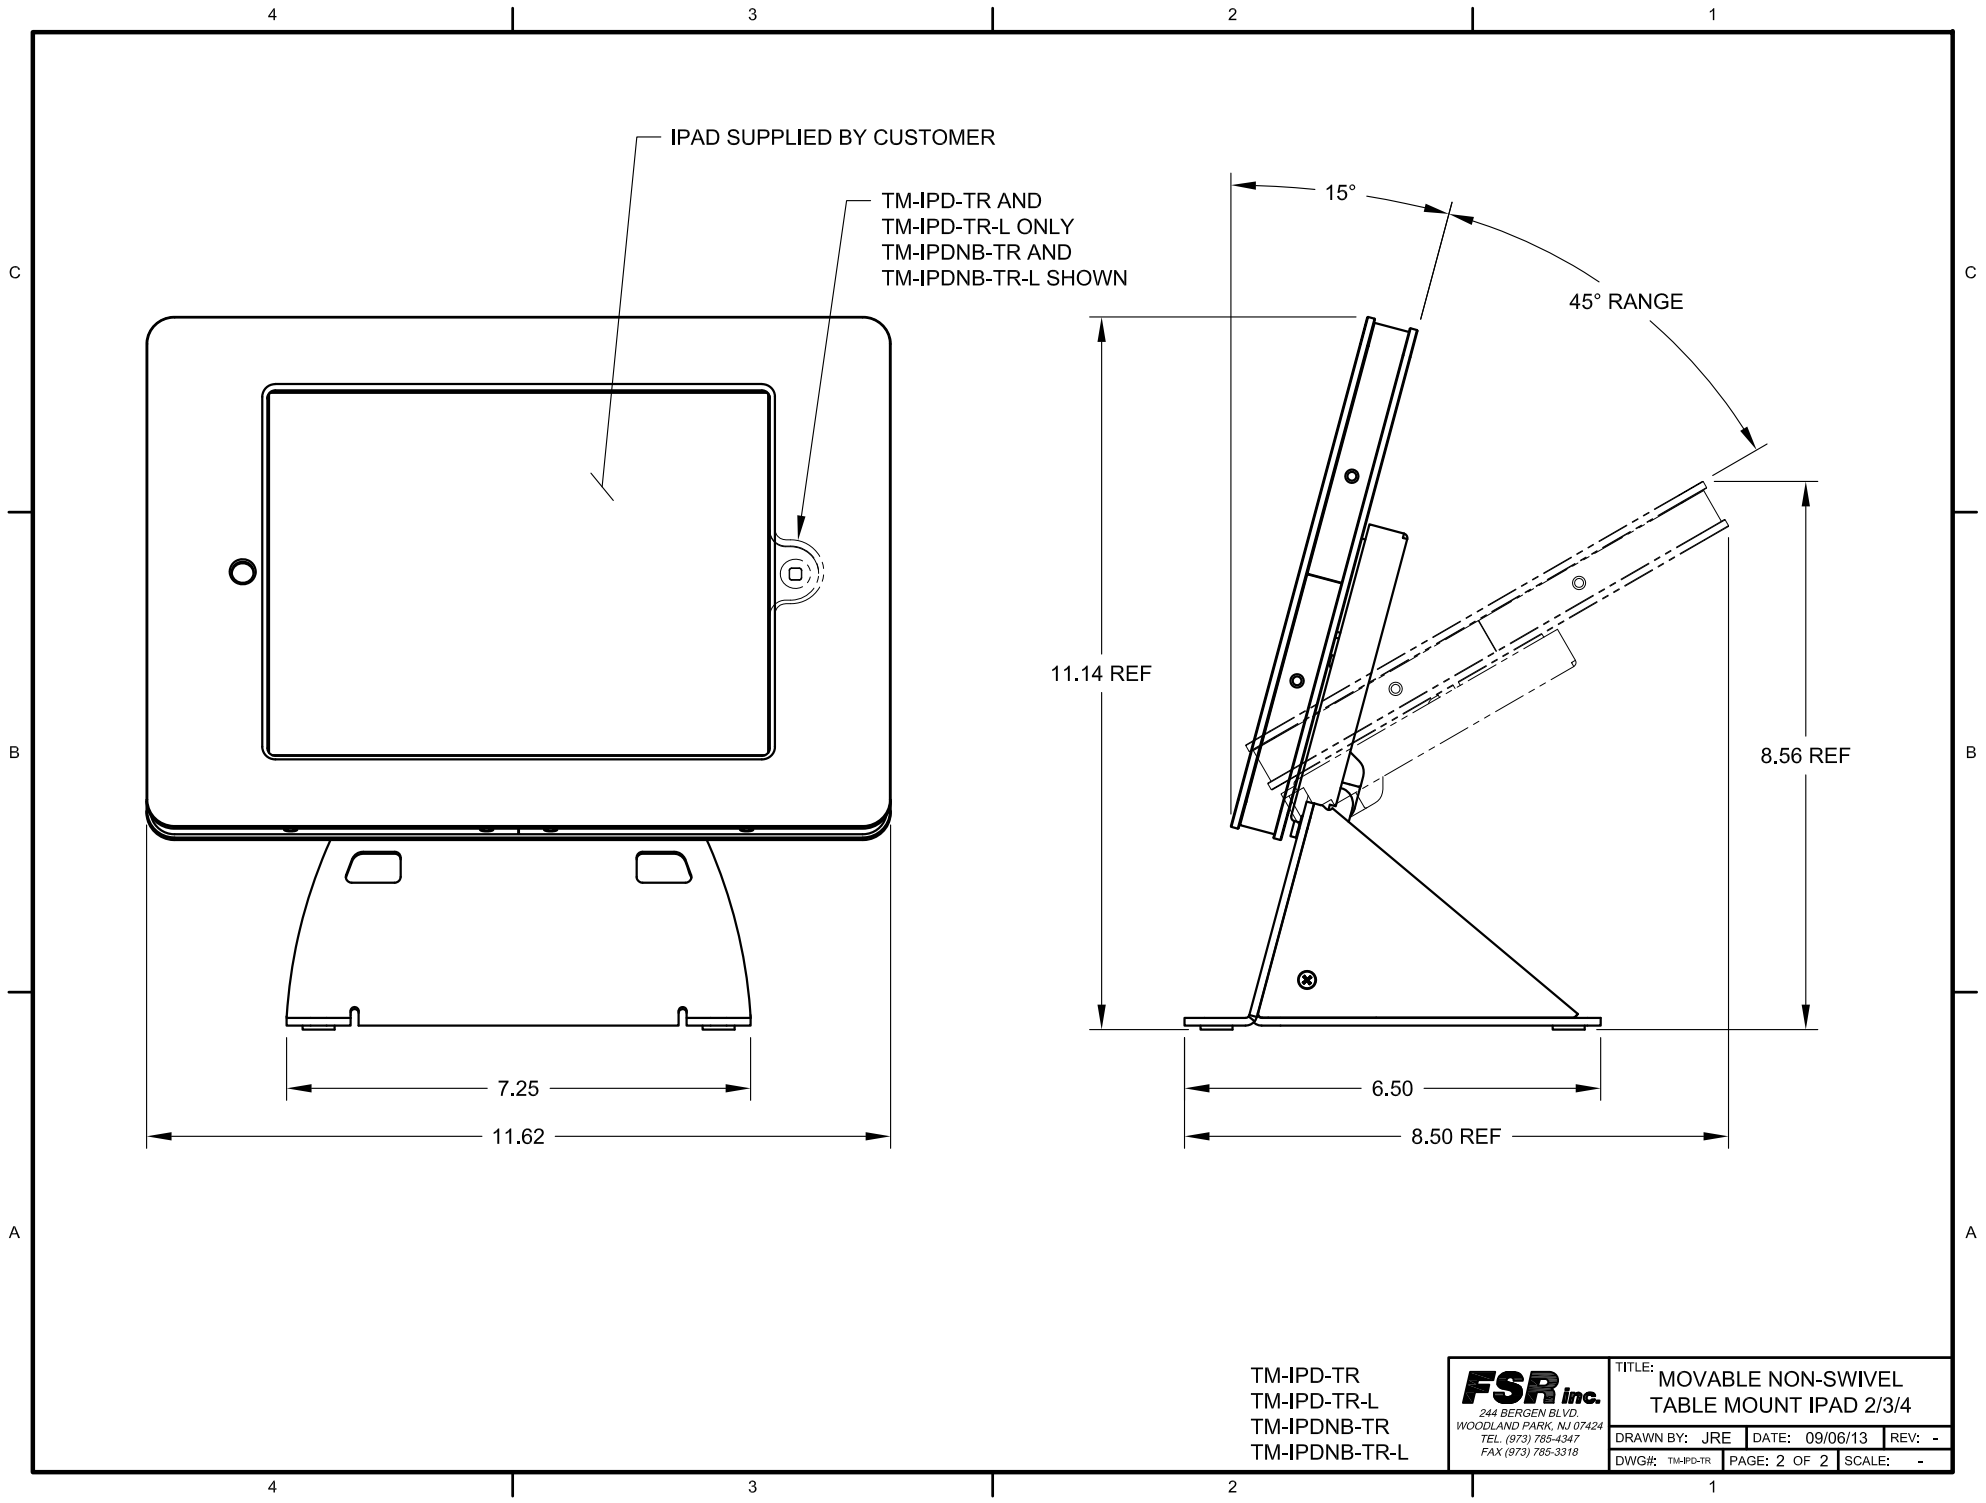

TITLE: MOVABLE NON-SWIVEL TABLE MOUNT IPAD 2/3/4			
DRAWN BY: JRE	DATE: 09/06/13	REV: -	
DWG#: TM-IPD-TR	PAGE: 1 OF 2	SCALE: -	

IPAD SUPPLIED BY CUSTOMER

TM-IPD-TR AND  
TM-IPD-TR-L ONLY  
TM-IPDNB-TR AND  
TM-IPDNB-TR-L SHOWN

TM-IPD-TR  
TM-IPD-TR-L  
TM-IPDNB-TR  
TM-IPDNB-TR-L

**FSR inc.**  
244 BERGEN BLVD.  
WOODLAND PARK, NJ 07424  
TEL (873) 785-4347  
FAX (873) 785-3318

TITLE: MOVABLE NON-SWIVEL TABLE MOUNT IPAD 2/3/4	
DRAWN BY: JRE	DATE: 09/06/13
DWG#: TM-IPD-TR	SCALE: -
PAGE: 2 OF 2	REV: -