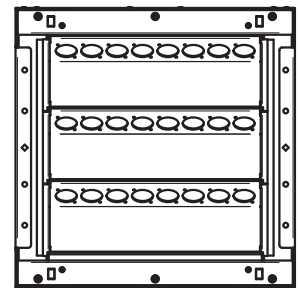

WB-X1-GNG
BACK BOX

WB-X1-IPS
BACK BOX

WB-X1-PLT
BACK BOX

WB-X1-XLR
BACK BOX

**WB-X2 BACK BOX
GENERAL DIMENSIONS**

**WB-X2-CVR
FLUSH-MOUNTED COVER
(SHOWN WITH BACK BOX)**

**WB-X2-SMCVR
SURFACE MOUNTED COVER
(SHOWN WITH BACK BOX)**

MODEL	FEATURES
WB-X2-GNG	BACK BOX, (2) 1 GANG AND (1) 4 GANG OPENINGS IN 2 ROWS w/KO's
WB-X2-IPS	BACK BOX, (24) IPS SLOTS, 2 ROWS OF 12 IPS SLOTS w/KO's
WB-X2-PLT	BACK BOX ONLY w/KO's
WB-X2-XLR	BACK BOX, (24) XLR HOLES, 3 ROWS OF 8 XLR HOLES w/KO's
WB-X2NK-GNG	BACK BOX, (2) 1 GANG AND (1) 4 GANG OPENINGS IN 2 ROWS w/o KO's
WB-X2NK-IPS	BACK BOX, (24) IPS SLOTS, 2 ROWS OF 12 IPS SLOTS w/o KO's
WB-X2NK-PLT	BACK BOX ONLY w/o KO's
WB-X2NK-XLR	BACK BOX, (24) XLR HOLES, 3 ROWS OF 8 XLR HOLES w/o KO's
WB-X2-CVR-BLK	LOCKING COVER, BLACK
WB-X2-CVR-WHT	LOCKING COVER, WHITE
WB-X2-SMCVR-BLK	LOCKING COVER, BLACK (SURFACE MOUNT)
WB-X2-SMCVR-WHT	LOCKING COVER, WHITE (SURFACE MOUNT)

**WB-X2-GNG
BACK BOX**

**WB-X2-IPS
BACK BOX**

**WB-X2-PLT
BACK BOX**

**WB-X2-XLR
BACK BOX**

WB-X3

**WB-X3 BACK BOX
GENERAL DIMENSIONS**

**WB-X3-CVR
FLUSH-MOUNTED COVER
(SHOWN WITH BACK BOX)**

**WB-X3-SMCVR
SURFACE MOUNTED COVER
(SHOWN WITH BACK BOX)**