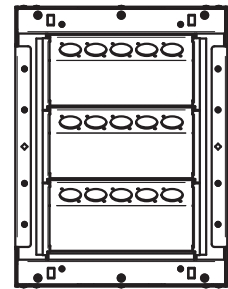

WB-X1-SMCVR
SURFACE MOUNTED COVER
(SHOWN WITH BACK BOX)

MODEL	FEATURES
WB-X1-GNG	BACK BOX, (1) 4 GANG OPENING w/KO'S
WB-X1-IPS	BACK BOX, (16) IPS SLOTS, 2 ROWS OF 8 IPS SLOTS w/KO's
WB-X1-PLT	BACK BOX ONLY w/KO's
WB-X1-XLR	BACK BOX, (15) XLR HOLES, 3 ROWS OF 5 XLR HOLES w/KO's
WB-X1NK-GNG	BACK BOX, (1) 4 GANG OPENING w/o KO'S
WB-X1NK-IPS	BACK BOX, (16) IPS SLOTS, 2 ROWS OF 8 IPS SLOTS w/o KO's
WB-X1NK-PLT	BACK BOX ONLY w/o KO's
WB-X1NK-XLR	BACK BOX, (15) XLR HOLES, 3 ROWS OF 5 XLR HOLES w/o KO's
WB-X1-CVR-BLK	LOCKING COVER, BLACK
WB-X1-CVR-WHT	LOCKING COVER, WHITE
WB-X1-SMCVR-BLK	LOCKING COVER, BLACK (SURFACE MOUNT)
WB-X1-SMCVR-WHT	LOCKING COVER, WHITE (SURFACE MOUNT)

WB-X1-GNG
BACK BOX

WB-X1-IPS
BACK BOX

WB-X1-PLT
BACK BOX

WB-X1-XLR
BACK BOX

**WB-X2 BACK BOX
GENERAL DIMENSIONS**

**WB-X2-CVR
FLUSH-MOUNTED COVER
(SHOWN WITH BACK BOX)**

**WB-X2-SMCVR
SURFACE MOUNTED COVER
(SHOWN WITH BACK BOX)**

MODEL	FEATURES
WB-X2-GNG	BACK BOX, (2) 1 GANG AND (1) 4 GANG OPENINGS IN 2 ROWS w/KO's
WB-X2-IPS	BACK BOX, (24) IPS SLOTS, 2 ROWS OF 12 IPS SLOTS w/KO's
WB-X2-PLT	BACK BOX ONLY w/KO's
WB-X2-XLR	BACK BOX, (24) XLR HOLES, 3 ROWS OF 8 XLR HOLES w/KO's
WB-X2NK-GNG	BACK BOX, (2) 1 GANG AND (1) 4 GANG OPENINGS IN 2 ROWS w/o KO's
WB-X2NK-IPS	BACK BOX, (24) IPS SLOTS, 2 ROWS OF 12 IPS SLOTS w/o KO's
WB-X2NK-PLT	BACK BOX ONLY w/o KO's
WB-X2NK-XLR	BACK BOX, (24) XLR HOLES, 3 ROWS OF 8 XLR HOLES w/o KO's
WB-X2-CVR-BLK	LOCKING COVER, BLACK
WB-X2-CVR-WHT	LOCKING COVER, WHITE
WB-X2-SMCVR-BLK	LOCKING COVER, BLACK (SURFACE MOUNT)
WB-X2-SMCVR-WHT	LOCKING COVER, WHITE (SURFACE MOUNT)