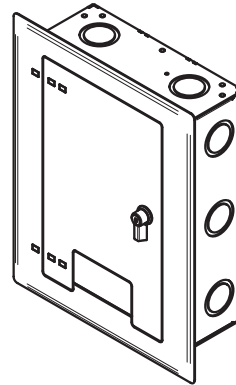

WB-X1-CVR
FLUSH-MOUNTED COVER
(SHOWN WITH BACK BOX)