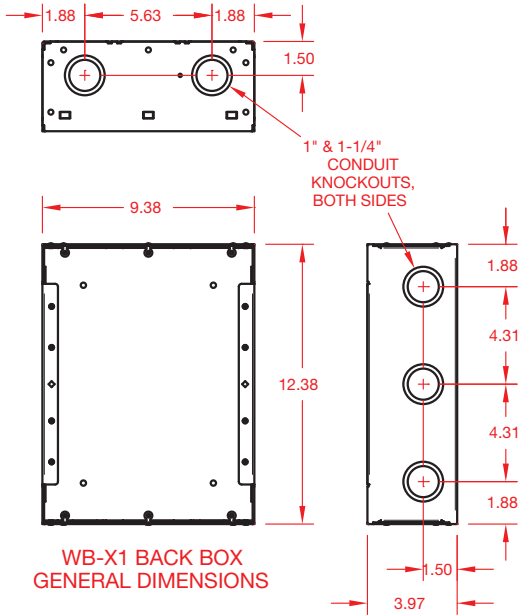

WB-X1

WB-X1 BACK BOX
GENERAL DIMENSIONS