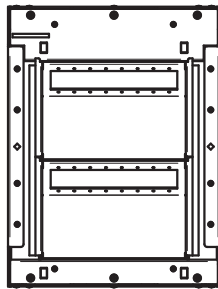

FSR

244 Bergen Boulevard, Woodland Park, NJ 07424
Phone: 973.785.4347 · Fax: 973.785.4207
Web: www.fsrinc.com · E-mail: sales@fsrinc.com

LIT1227C

WB-X1

WB-X1 BACK BOX
GENERAL DIMENSIONS

WB-X1-CVR
FLUSH-MOUNTED COVER
(SHOWN WITH BACK BOX)

WB-X1-SMCVR
SURFACE MOUNTED COVER
(SHOWN WITH BACK BOX)

MODEL	FEATURES
WB-X1-GNG	BACK BOX, (1) 4 GANG OPENING w/KO'S
WB-X1-IPS	BACK BOX, (16) IPS SLOTS, 2 ROWS OF 8 IPS SLOTS w/KO's
WB-X1-PLT	BACK BOX ONLY w/KO's
WB-X1-XLR	BACK BOX, (15) XLR HOLES, 3 ROWS OF 5 XLR HOLES w/KO's
WB-X1NK-GNG	BACK BOX, (1) 4 GANG OPENING w/o KO'S
WB-X1NK-IPS	BACK BOX, (16) IPS SLOTS, 2 ROWS OF 8 IPS SLOTS w/o KO's
WB-X1NK-PLT	BACK BOX ONLY w/o KO's
WB-X1NK-XLR	BACK BOX, (15) XLR HOLES, 3 ROWS OF 5 XLR HOLES w/o KO's
WB-X1-CVR-BLK	LOCKING COVER, BLACK
WB-X1-CVR-WHT	LOCKING COVER, WHITE
WB-X1-SMCVR-BLK	LOCKING COVER, BLACK (SURFACE MOUNT)
WB-X1-SMCVR-WHT	LOCKING COVER, WHITE (SURFACE MOUNT)

WB-X1-GNG
BACK BOX

WB-X1-IPS
BACK BOX

WB-X1-PLT
BACK BOX

WB-X1-XLR
BACK BOX

**WB-X2 BACK BOX
GENERAL DIMENSIONS**

**WB-X2-CVR
FLUSH-MOUNTED COVER
(SHOWN WITH BACK BOX)**

**WB-X2-SMCVR
SURFACE MOUNTED COVER
(SHOWN WITH BACK BOX)**