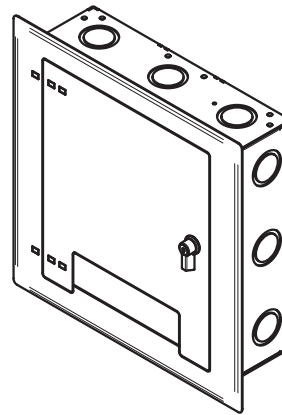

WB-X1-SMCVR
SURFACE MOUNTED COVER
(SHOWN WITH BACK BOX)

MODEL	FEATURES
WB-X1-GNG	BACK BOX, (1) 4 GANG OPENING w/KO'S
WB-X1-IPS	BACK BOX, (16) IPS SLOTS, 2 ROWS OF 8 IPS SLOTS w/KO's
WB-X1-PLT	BACK BOX ONLY w/KO's
WB-X1-XLR	BACK BOX, (15) XLR HOLES, 3 ROWS OF 5 XLR HOLES w/KO's
WB-X1NK-GNG	BACK BOX, (1) 4 GANG OPENING w/o KO'S
WB-X1NK-IPS	BACK BOX, (16) IPS SLOTS, 2 ROWS OF 8 IPS SLOTS w/o KO's
WB-X1NK-PLT	BACK BOX ONLY w/o KO's
WB-X1NK-XLR	BACK BOX, (15) XLR HOLES, 3 ROWS OF 5 XLR HOLES w/o KO's
WB-X1-CVR-BLK	LOCKING COVER, BLACK
WB-X1-CVR-WHT	LOCKING COVER, WHITE
WB-X1-SMCVR-BLK	LOCKING COVER, BLACK (SURFACE MOUNT)
WB-X1-SMCVR-WHT	LOCKING COVER, WHITE (SURFACE MOUNT)

WB-X1-GNG
BACK BOX

WB-X1-IPS
BACK BOX

WB-X1-PLT
BACK BOX

WB-X1-XLR
BACK BOX

**WB-X2 BACK BOX
GENERAL DIMENSIONS**

**WB-X2-CVR
FLUSH-MOUNTED COVER
(SHOWN WITH BACK BOX)**

**WB-X2-SMCVR
SURFACE MOUNTED COVER
(SHOWN WITH BACK BOX)**

MODEL	FEATURES
WB-X2-GNG	BACK BOX, (2) 1 GANG AND (1) 4 GANG OPENINGS IN 2 ROWS w/KO's
WB-X2-IPS	BACK BOX, (24) IPS SLOTS, 2 ROWS OF 12 IPS SLOTS w/KO's
WB-X2-PLT	BACK BOX ONLY w/KO's
WB-X2-XLR	BACK BOX, (24) XLR HOLES, 3 ROWS OF 8 XLR HOLES w/KO's
WB-X2NK-GNG	BACK BOX, (2) 1 GANG AND (1) 4 GANG OPENINGS IN 2 ROWS w/o KO's
WB-X2NK-IPS	BACK BOX, (24) IPS SLOTS, 2 ROWS OF 12 IPS SLOTS w/o KO's
WB-X2NK-PLT	BACK BOX ONLY w/o KO's
WB-X2NK-XLR	BACK BOX, (24) XLR HOLES, 3 ROWS OF 8 XLR HOLES w/o KO's
WB-X2-CVR-BLK	LOCKING COVER, BLACK
WB-X2-CVR-WHT	LOCKING COVER, WHITE
WB-X2-SMCVR-BLK	LOCKING COVER, BLACK (SURFACE MOUNT)
WB-X2-SMCVR-WHT	LOCKING COVER, WHITE (SURFACE MOUNT)

**WB-X2-GNG
BACK BOX**

**WB-X2-IPS
BACK BOX**

**WB-X2-PLT
BACK BOX**

**WB-X2-XLR
BACK BOX**

WB-X3

**WB-X3 BACK BOX
GENERAL DIMENSIONS**

**WB-X3-CVR
FLUSH-MOUNTED COVER
(SHOWN WITH BACK BOX)**

**WB-X3-SMCVR
SURFACE MOUNTED COVER
(SHOWN WITH BACK BOX)**