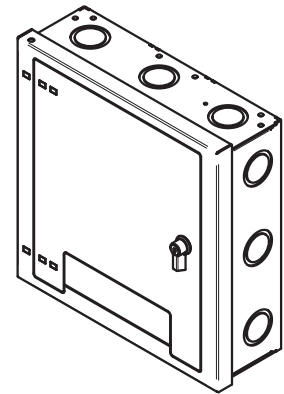

WB-X1-SMCVR
SURFACE MOUNTED COVER
(SHOWN WITH BACK BOX)

MODEL	FEATURES
WB-X1-GNG	BACK BOX, (1) 4 GANG OPENING w/KO'S
WB-X1-IPS	BACK BOX, (16) IPS SLOTS, 2 ROWS OF 8 IPS SLOTS w/KO's
WB-X1-PLT	BACK BOX ONLY w/KO's
WB-X1-XLR	BACK BOX, (15) XLR HOLES, 3 ROWS OF 5 XLR HOLES w/KO's
WB-X1NK-GNG	BACK BOX, (1) 4 GANG OPENING w/o KO'S
WB-X1NK-IPS	BACK BOX, (16) IPS SLOTS, 2 ROWS OF 8 IPS SLOTS w/o KO's
WB-X1NK-PLT	BACK BOX ONLY w/o KO's
WB-X1NK-XLR	BACK BOX, (15) XLR HOLES, 3 ROWS OF 5 XLR HOLES w/o KO's
WB-X1-CVR-BLK	LOCKING COVER, BLACK
WB-X1-CVR-WHT	LOCKING COVER, WHITE
WB-X1-SMCVR-BLK	LOCKING COVER, BLACK (SURFACE MOUNT)
WB-X1-SMCVR-WHT	LOCKING COVER, WHITE (SURFACE MOUNT)

WB-X1-GNG
BACK BOX

WB-X1-IPS
BACK BOX

WB-X1-PLT
BACK BOX

WB-X1-XLR
BACK BOX

**WB-X2 BACK BOX
GENERAL DIMENSIONS**

**WB-X2-CVR
FLUSH-MOUNTED COVER
(SHOWN WITH BACK BOX)**

**WB-X2-SMCVR
SURFACE MOUNTED COVER
(SHOWN WITH BACK BOX)**

MODEL	FEATURES
WB-X2-GNG	BACK BOX, (2) 1 GANG AND (1) 4 GANG OPENINGS IN 2 ROWS w/KO's
WB-X2-IPS	BACK BOX, (24) IPS SLOTS, 2 ROWS OF 12 IPS SLOTS w/KO's
WB-X2-PLT	BACK BOX ONLY w/KO's
WB-X2-XLR	BACK BOX, (24) XLR HOLES, 3 ROWS OF 8 XLR HOLES w/KO's
WB-X2NK-GNG	BACK BOX, (2) 1 GANG AND (1) 4 GANG OPENINGS IN 2 ROWS w/o KO's
WB-X2NK-IPS	BACK BOX, (24) IPS SLOTS, 2 ROWS OF 12 IPS SLOTS w/o KO's
WB-X2NK-PLT	BACK BOX ONLY w/o KO's
WB-X2NK-XLR	BACK BOX, (24) XLR HOLES, 3 ROWS OF 8 XLR HOLES w/o KO's
WB-X2-CVR-BLK	LOCKING COVER, BLACK
WB-X2-CVR-WHT	LOCKING COVER, WHITE
WB-X2-SMCVR-BLK	LOCKING COVER, BLACK (SURFACE MOUNT)
WB-X2-SMCVR-WHT	LOCKING COVER, WHITE (SURFACE MOUNT)

**WB-X2-GNG
BACK BOX**

**WB-X2-IPS
BACK BOX**

**WB-X2-PLT
BACK BOX**

**WB-X2-XLR
BACK BOX**

WB-X3

**WB-X3 BACK BOX
GENERAL DIMENSIONS**

**WB-X3-CVR
FLUSH-MOUNTED COVER
(SHOWN WITH BACK BOX)**

**WB-X3-SMCVR
SURFACE MOUNTED COVER
(SHOWN WITH BACK BOX)**