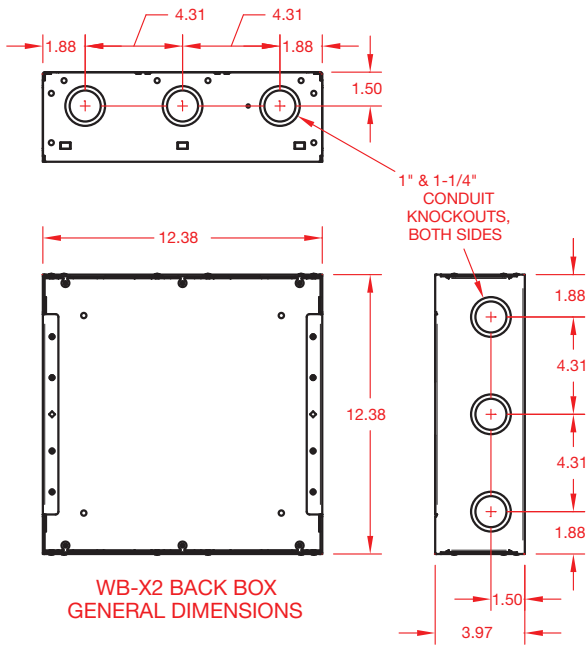

WB-X1-SMCVR
SURFACE MOUNTED COVER
(SHOWN WITH BACK BOX)

MODEL	FEATURES
WB-X1-GNG	BACK BOX, (1) 4 GANG OPENING w/KO'S
WB-X1-IPS	BACK BOX, (16) IPS SLOTS, 2 ROWS OF 8 IPS SLOTS w/KO's
WB-X1-PLT	BACK BOX ONLY w/KO's
WB-X1-XLR	BACK BOX, (15) XLR HOLES, 3 ROWS OF 5 XLR HOLES w/KO's
WB-X1NK-GNG	BACK BOX, (1) 4 GANG OPENING w/o KO'S
WB-X1NK-IPS	BACK BOX, (16) IPS SLOTS, 2 ROWS OF 8 IPS SLOTS w/o KO's
WB-X1NK-PLT	BACK BOX ONLY w/o KO's
WB-X1NK-XLR	BACK BOX, (15) XLR HOLES, 3 ROWS OF 5 XLR HOLES w/o KO's
WB-X1-CVR-BLK	LOCKING COVER, BLACK
WB-X1-CVR-WHT	LOCKING COVER, WHITE
WB-X1-SMCVR-BLK	LOCKING COVER, BLACK (SURFACE MOUNT)
WB-X1-SMCVR-WHT	LOCKING COVER, WHITE (SURFACE MOUNT)

WB-X1-GNG
BACK BOX

WB-X1-IPS
BACK BOX

WB-X1-PLT
BACK BOX

WB-X1-XLR
BACK BOX

**WB-X2 BACK BOX
GENERAL DIMENSIONS**

**WB-X2-CVR
FLUSH-MOUNTED COVER
(SHOWN WITH BACK BOX)**

**WB-X2-SMCVR
SURFACE MOUNTED COVER
(SHOWN WITH BACK BOX)**

MODEL	FEATURES
WB-X2-GNG	BACK BOX, (2) 1 GANG AND (1) 4 GANG OPENINGS IN 2 ROWS w/KO's
WB-X2-IPS	BACK BOX, (24) IPS SLOTS, 2 ROWS OF 12 IPS SLOTS w/KO's
WB-X2-PLT	BACK BOX ONLY w/KO's
WB-X2-XLR	BACK BOX, (24) XLR HOLES, 3 ROWS OF 8 XLR HOLES w/KO's
WB-X2NK-GNG	BACK BOX, (2) 1 GANG AND (1) 4 GANG OPENINGS IN 2 ROWS w/o KO's
WB-X2NK-IPS	BACK BOX, (24) IPS SLOTS, 2 ROWS OF 12 IPS SLOTS w/o KO's
WB-X2NK-PLT	BACK BOX ONLY w/o KO's
WB-X2NK-XLR	BACK BOX, (24) XLR HOLES, 3 ROWS OF 8 XLR HOLES w/o KO's
WB-X2-CVR-BLK	LOCKING COVER, BLACK
WB-X2-CVR-WHT	LOCKING COVER, WHITE
WB-X2-SMCVR-BLK	LOCKING COVER, BLACK (SURFACE MOUNT)
WB-X2-SMCVR-WHT	LOCKING COVER, WHITE (SURFACE MOUNT)

**WB-X2-GNG
BACK BOX**

**WB-X2-IPS
BACK BOX**

**WB-X2-PLT
BACK BOX**

**WB-X2-XLR
BACK BOX**

WB-X3

**WB-X3 BACK BOX
GENERAL DIMENSIONS**

**WB-X3-CVR
FLUSH-MOUNTED COVER
(SHOWN WITH BACK BOX)**

**WB-X3-SMCVR
SURFACE MOUNTED COVER
(SHOWN WITH BACK BOX)**