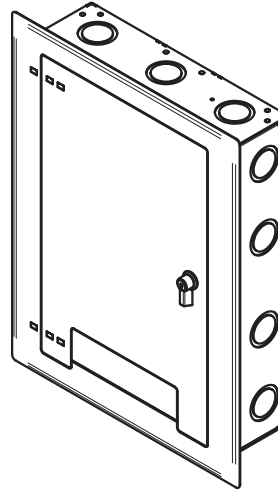

WB-X1-GNG
BACK BOX

WB-X1-IPS
BACK BOX

WB-X1-PLT
BACK BOX

WB-X1-XLR
BACK BOX

**WB-X2 BACK BOX
GENERAL DIMENSIONS**

**WB-X2-CVR
FLUSH-MOUNTED COVER
(SHOWN WITH BACK BOX)**

**WB-X2-SMCVR
SURFACE MOUNTED COVER
(SHOWN WITH BACK BOX)**

MODEL	FEATURES
WB-X2-GNG	BACK BOX, (2) 1 GANG AND (1) 4 GANG OPENINGS IN 2 ROWS w/KO's
WB-X2-IPS	BACK BOX, (24) IPS SLOTS, 2 ROWS OF 12 IPS SLOTS w/KO's
WB-X2-PLT	BACK BOX ONLY w/KO's
WB-X2-XLR	BACK BOX, (24) XLR HOLES, 3 ROWS OF 8 XLR HOLES w/KO's
WB-X2NK-GNG	BACK BOX, (2) 1 GANG AND (1) 4 GANG OPENINGS IN 2 ROWS w/o KO's
WB-X2NK-IPS	BACK BOX, (24) IPS SLOTS, 2 ROWS OF 12 IPS SLOTS w/o KO's
WB-X2NK-PLT	BACK BOX ONLY w/o KO's
WB-X2NK-XLR	BACK BOX, (24) XLR HOLES, 3 ROWS OF 8 XLR HOLES w/o KO's
WB-X2-CVR-BLK	LOCKING COVER, BLACK
WB-X2-CVR-WHT	LOCKING COVER, WHITE
WB-X2-SMCVR-BLK	LOCKING COVER, BLACK (SURFACE MOUNT)
WB-X2-SMCVR-WHT	LOCKING COVER, WHITE (SURFACE MOUNT)

**WB-X2-GNG
BACK BOX**

**WB-X2-IPS
BACK BOX**

**WB-X2-PLT
BACK BOX**

**WB-X2-XLR
BACK BOX**

WB-X3

**WB-X3 BACK BOX
GENERAL DIMENSIONS**

**WB-X3-CVR
FLUSH-MOUNTED COVER
(SHOWN WITH BACK BOX)**

**WB-X3-SMCVR
SURFACE MOUNTED COVER
(SHOWN WITH BACK BOX)**

MODEL	FEATURES
WB-X3-GNG	BACK BOX, (3) 2 GANG AND (1) 4 GANG OPENINGS IN 2 ROWS w/KO's
WB-X3-IPS	BACK BOX, (36) IPS SLOTS, 3 ROWS OF 12 IPS SLOTS w/KO's
WB-X3-PLT	BACK BOX ONLY w/KO's
WB-X3-XLR	BACK BOX, (32) XLR HOLES, 4 ROWS OF 8 XLR HOLES w/KO's
WB-X3NK-GNG	BACK BOX, (3) 2 GANG AND (1) 4 GANG OPENINGS IN 2 ROWS w/o KO's
WB-X3NK-IPS	BACK BOX, (36) IPS SLOTS, 3 ROWS OF 12 IPS SLOTS w/o KO's
WB-X3NK-PLT	BACK BOX ONLY w/o KO's
WB-X3NK-XLR	BACK BOX, (32) XLR HOLES, 4 ROWS OF 8 XLR HOLES w/o KO's
WB-X3-CVR-BLK	LOCKING COVER, BLACK
WB-X3-CVR-WHT	LOCKING COVER, WHITE
WB-X3-SMCVR-BLK	LOCKING COVER, BLACK (SURFACE MOUNT)
WB-X3-SMCVR-WHT	LOCKING COVER, WHITE (SURFACE MOUNT)