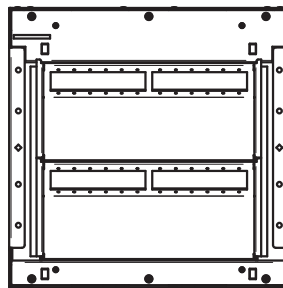

WB-X1-SMCVR
SURFACE MOUNTED COVER
(SHOWN WITH BACK BOX)

MODEL	FEATURES
WB-X1-GNG	BACK BOX, (1) 4 GANG OPENING w/KO'S
WB-X1-IPS	BACK BOX, (16) IPS SLOTS, 2 ROWS OF 8 IPS SLOTS w/KO's
WB-X1-PLT	BACK BOX ONLY w/KO's
WB-X1-XLR	BACK BOX, (15) XLR HOLES, 3 ROWS OF 5 XLR HOLES w/KO's
WB-X1NK-GNG	BACK BOX, (1) 4 GANG OPENING w/o KO'S
WB-X1NK-IPS	BACK BOX, (16) IPS SLOTS, 2 ROWS OF 8 IPS SLOTS w/o KO's
WB-X1NK-PLT	BACK BOX ONLY w/o KO's
WB-X1NK-XLR	BACK BOX, (15) XLR HOLES, 3 ROWS OF 5 XLR HOLES w/o KO's
WB-X1-CVR-BLK	LOCKING COVER, BLACK
WB-X1-CVR-WHT	LOCKING COVER, WHITE
WB-X1-SMCVR-BLK	LOCKING COVER, BLACK (SURFACE MOUNT)
WB-X1-SMCVR-WHT	LOCKING COVER, WHITE (SURFACE MOUNT)

WB-X1-GNG
BACK BOX

WB-X1-IPS
BACK BOX

WB-X1-PLT
BACK BOX

WB-X1-XLR
BACK BOX

**WB-X2 BACK BOX
GENERAL DIMENSIONS**

**WB-X2-CVR
FLUSH-MOUNTED COVER
(SHOWN WITH BACK BOX)**

**WB-X2-SMCVR
SURFACE MOUNTED COVER
(SHOWN WITH BACK BOX)**

MODEL	FEATURES
WB-X2-GNG	BACK BOX, (2) 1 GANG AND (1) 4 GANG OPENINGS IN 2 ROWS w/KO's
WB-X2-IPS	BACK BOX, (24) IPS SLOTS, 2 ROWS OF 12 IPS SLOTS w/KO's
WB-X2-PLT	BACK BOX ONLY w/KO's
WB-X2-XLR	BACK BOX, (24) XLR HOLES, 3 ROWS OF 8 XLR HOLES w/KO's
WB-X2NK-GNG	BACK BOX, (2) 1 GANG AND (1) 4 GANG OPENINGS IN 2 ROWS w/o KO's
WB-X2NK-IPS	BACK BOX, (24) IPS SLOTS, 2 ROWS OF 12 IPS SLOTS w/o KO's
WB-X2NK-PLT	BACK BOX ONLY w/o KO's
WB-X2NK-XLR	BACK BOX, (24) XLR HOLES, 3 ROWS OF 8 XLR HOLES w/o KO's
WB-X2-CVR-BLK	LOCKING COVER, BLACK
WB-X2-CVR-WHT	LOCKING COVER, WHITE
WB-X2-SMCVR-BLK	LOCKING COVER, BLACK (SURFACE MOUNT)
WB-X2-SMCVR-WHT	LOCKING COVER, WHITE (SURFACE MOUNT)

**WB-X2-GNG
BACK BOX**

**WB-X2-IPS
BACK BOX**

**WB-X2-PLT
BACK BOX**

**WB-X2-XLR
BACK BOX**

WB-X3

**WB-X3 BACK BOX
GENERAL DIMENSIONS**

**WB-X3-CVR
FLUSH-MOUNTED COVER
(SHOWN WITH BACK BOX)**

**WB-X3-SMCVR
SURFACE MOUNTED COVER
(SHOWN WITH BACK BOX)**