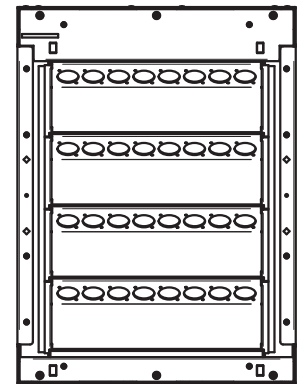

**WB-X3-XLR
BACK BOX**

Specifications are subject to change without notice.

244 Bergen Boulevard, West Paterson, NJ 07424
Phone: 973.785.4347 · Fax: 973.785.4207
Web: www.fsrinc.com · E-mail: sales@fsrinc.com