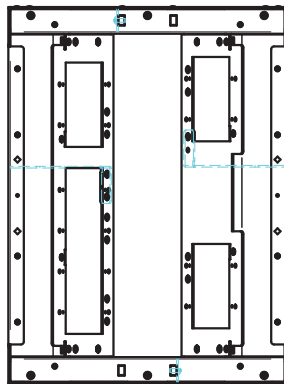

WB-X1-GNG
BACK BOX

WB-X1-IPS
BACK BOX

WB-X1-PLT
BACK BOX

WB-X1-XLR
BACK BOX

**WB-X2 BACK BOX
GENERAL DIMENSIONS**

**WB-X2-CVR
FLUSH-MOUNTED COVER
(SHOWN WITH BACK BOX)**

**WB-X2-SMCVR
SURFACE MOUNTED COVER
(SHOWN WITH BACK BOX)**

MODEL	FEATURES
WB-X2-GNG	BACK BOX, (2) 1 GANG AND (1) 4 GANG OPENINGS IN 2 ROWS w/KO's
WB-X2-IPS	BACK BOX, (24) IPS SLOTS, 2 ROWS OF 12 IPS SLOTS w/KO's
WB-X2-PLT	BACK BOX ONLY w/KO's
WB-X2-XLR	BACK BOX, (24) XLR HOLES, 3 ROWS OF 8 XLR HOLES w/KO's
WB-X2NK-GNG	BACK BOX, (2) 1 GANG AND (1) 4 GANG OPENINGS IN 2 ROWS w/o KO's
WB-X2NK-IPS	BACK BOX, (24) IPS SLOTS, 2 ROWS OF 12 IPS SLOTS w/o KO's
WB-X2NK-PLT	BACK BOX ONLY w/o KO's
WB-X2NK-XLR	BACK BOX, (24) XLR HOLES, 3 ROWS OF 8 XLR HOLES w/o KO's
WB-X2-CVR-BLK	LOCKING COVER, BLACK
WB-X2-CVR-WHT	LOCKING COVER, WHITE
WB-X2-SMCVR-BLK	LOCKING COVER, BLACK (SURFACE MOUNT)
WB-X2-SMCVR-WHT	LOCKING COVER, WHITE (SURFACE MOUNT)

**WB-X2-GNG
BACK BOX**

**WB-X2-IPS
BACK BOX**

**WB-X2-PLT
BACK BOX**

**WB-X2-XLR
BACK BOX**

WB-X3

**WB-X3 BACK BOX
GENERAL DIMENSIONS**

**WB-X3-CVR
FLUSH-MOUNTED COVER
(SHOWN WITH BACK BOX)**

**WB-X3-SMCVR
SURFACE MOUNTED COVER
(SHOWN WITH BACK BOX)**

MODEL	FEATURES
WB-X3-GNG	BACK BOX, (3) 2 GANG AND (1) 4 GANG OPENINGS IN 2 ROWS w/KO's
WB-X3-IPS	BACK BOX, (36) IPS SLOTS, 3 ROWS OF 12 IPS SLOTS w/KO's
WB-X3-PLT	BACK BOX ONLY w/KO's
WB-X3-XLR	BACK BOX, (32) XLR HOLES, 4 ROWS OF 8 XLR HOLES w/KO's
WB-X3NK-GNG	BACK BOX, (3) 2 GANG AND (1) 4 GANG OPENINGS IN 2 ROWS w/o KO's
WB-X3NK-IPS	BACK BOX, (36) IPS SLOTS, 3 ROWS OF 12 IPS SLOTS w/o KO's
WB-X3NK-PLT	BACK BOX ONLY w/o KO's
WB-X3NK-XLR	BACK BOX, (32) XLR HOLES, 4 ROWS OF 8 XLR HOLES w/o KO's
WB-X3-CVR-BLK	LOCKING COVER, BLACK
WB-X3-CVR-WHT	LOCKING COVER, WHITE
WB-X3-SMCVR-BLK	LOCKING COVER, BLACK (SURFACE MOUNT)
WB-X3-SMCVR-WHT	LOCKING COVER, WHITE (SURFACE MOUNT)