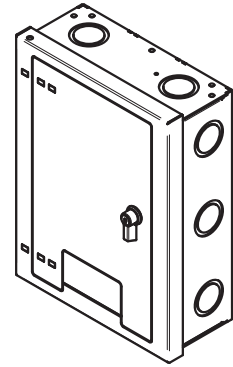

The WB-X "gang" style back boxes include factory mounted moveable high voltage dividers so that compartments containing AC line power can be isolated from low voltage and signal areas. Multiple gang arrangements are accomplished with a combination of supplied moveable dividers and spacer/filler panels. The WB-X IPS and XLR style back boxes have tapped holes on the connector mounting plates for easy connector mounting and are painted black.

WB-X1-SMCVR
SURFACE MOUNTED COVER
(SHOWN WITH BACK BOX)

MODEL	FEATURES
WB-X1-GNG	BACK BOX, (1) 4 GANG OPENING w/KO'S
WB-X1-IPS	BACK BOX, (16) IPS SLOTS, 2 ROWS OF 8 IPS SLOTS w/KO's
WB-X1-PLT	BACK BOX ONLY w/KO's
WB-X1-XLR	BACK BOX, (15) XLR HOLES, 3 ROWS OF 5 XLR HOLES w/KO's
WB-X1NK-GNG	BACK BOX, (1) 4 GANG OPENING w/o KO'S
WB-X1NK-IPS	BACK BOX, (16) IPS SLOTS, 2 ROWS OF 8 IPS SLOTS w/o KO's
WB-X1NK-PLT	BACK BOX ONLY w/o KO's
WB-X1NK-XLR	BACK BOX, (15) XLR HOLES, 3 ROWS OF 5 XLR HOLES w/o KO's
WB-X1-CVR-BLK	LOCKING COVER, BLACK
WB-X1-CVR-WHT	LOCKING COVER, WHITE
WB-X1-SMCVR-BLK	LOCKING COVER, BLACK (SURFACE MOUNT)
WB-X1-SMCVR-WHT	LOCKING COVER, WHITE (SURFACE MOUNT)

WB-X1-GNG
BACK BOX

WB-X1-IPS
BACK BOX

WB-X1-PLT
BACK BOX

WB-X1-XLR
BACK BOX

**WB-X2 BACK BOX
GENERAL DIMENSIONS**

**WB-X2-CVR
FLUSH-MOUNTED COVER
(SHOWN WITH BACK BOX)**

**WB-X2-SMCVR
SURFACE MOUNTED COVER
(SHOWN WITH BACK BOX)**