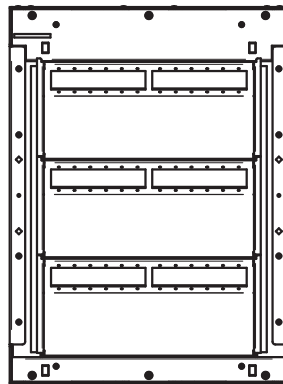

**WB-X3-IPS
BACK BOX**