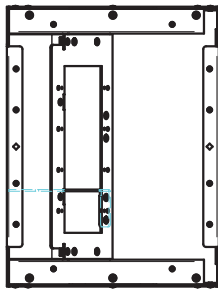

FSR

244 Bergen Boulevard, Woodland Park, NJ 07424
Phone: 973.785.4347 · Fax: 973.785.4207
Web: www.fsrinc.com · E-mail: sales@fsrinc.com

LIT1227C

WB-X1

WB-X1 BACK BOX
GENERAL DIMENSIONS

WB-X1-CVR
FLUSH-MOUNTED COVER
(SHOWN WITH BACK BOX)

WB-X1-SMCVR
SURFACE MOUNTED COVER
(SHOWN WITH BACK BOX)

MODEL	FEATURES
WB-X1-GNG	BACK BOX, (1) 4 GANG OPENING w/KO'S
WB-X1-IPS	BACK BOX, (16) IPS SLOTS, 2 ROWS OF 8 IPS SLOTS w/KO's
WB-X1-PLT	BACK BOX ONLY w/KO's
WB-X1-XLR	BACK BOX, (15) XLR HOLES, 3 ROWS OF 5 XLR HOLES w/KO's
WB-X1NK-GNG	BACK BOX, (1) 4 GANG OPENING w/o KO'S
WB-X1NK-IPS	BACK BOX, (16) IPS SLOTS, 2 ROWS OF 8 IPS SLOTS w/o KO's
WB-X1NK-PLT	BACK BOX ONLY w/o KO's
WB-X1NK-XLR	BACK BOX, (15) XLR HOLES, 3 ROWS OF 5 XLR HOLES w/o KO's
WB-X1-CVR-BLK	LOCKING COVER, BLACK
WB-X1-CVR-WHT	LOCKING COVER, WHITE
WB-X1-SMCVR-BLK	LOCKING COVER, BLACK (SURFACE MOUNT)
WB-X1-SMCVR-WHT	LOCKING COVER, WHITE (SURFACE MOUNT)

WB-X1-GNG
BACK BOX

WB-X1-IPS
BACK BOX

WB-X1-PLT
BACK BOX

WB-X1-XLR
BACK BOX

**WB-X2 BACK BOX
GENERAL DIMENSIONS**

**WB-X2-CVR
FLUSH-MOUNTED COVER
(SHOWN WITH BACK BOX)**

**WB-X2-SMCVR
SURFACE MOUNTED COVER
(SHOWN WITH BACK BOX)**