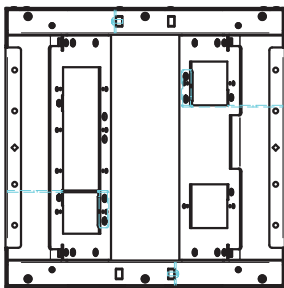

WB-X1-SMCVR
SURFACE MOUNTED COVER
(SHOWN WITH BACK BOX)

MODEL	FEATURES
WB-X1-GNG	BACK BOX, (1) 4 GANG OPENING w/KO'S
WB-X1-IPS	BACK BOX, (16) IPS SLOTS, 2 ROWS OF 8 IPS SLOTS w/KO's
WB-X1-PLT	BACK BOX ONLY w/KO's
WB-X1-XLR	BACK BOX, (15) XLR HOLES, 3 ROWS OF 5 XLR HOLES w/KO's
WB-X1NK-GNG	BACK BOX, (1) 4 GANG OPENING w/o KO'S
WB-X1NK-IPS	BACK BOX, (16) IPS SLOTS, 2 ROWS OF 8 IPS SLOTS w/o KO's
WB-X1NK-PLT	BACK BOX ONLY w/o KO's
WB-X1NK-XLR	BACK BOX, (15) XLR HOLES, 3 ROWS OF 5 XLR HOLES w/o KO's
WB-X1-CVR-BLK	LOCKING COVER, BLACK
WB-X1-CVR-WHT	LOCKING COVER, WHITE
WB-X1-SMCVR-BLK	LOCKING COVER, BLACK (SURFACE MOUNT)
WB-X1-SMCVR-WHT	LOCKING COVER, WHITE (SURFACE MOUNT)

WB-X1-GNG
BACK BOX

WB-X1-IPS
BACK BOX

WB-X1-PLT
BACK BOX

WB-X1-XLR
BACK BOX

**WB-X2 BACK BOX
GENERAL DIMENSIONS**

**WB-X2-CVR
FLUSH-MOUNTED COVER
(SHOWN WITH BACK BOX)**

**WB-X2-SMCVR
SURFACE MOUNTED COVER
(SHOWN WITH BACK BOX)**

MODEL	FEATURES
WB-X2-GNG	BACK BOX, (2) 1 GANG AND (1) 4 GANG OPENINGS IN 2 ROWS w/KO's
WB-X2-IPS	BACK BOX, (24) IPS SLOTS, 2 ROWS OF 12 IPS SLOTS w/KO's
WB-X2-PLT	BACK BOX ONLY w/KO's
WB-X2-XLR	BACK BOX, (24) XLR HOLES, 3 ROWS OF 8 XLR HOLES w/KO's
WB-X2NK-GNG	BACK BOX, (2) 1 GANG AND (1) 4 GANG OPENINGS IN 2 ROWS w/o KO's
WB-X2NK-IPS	BACK BOX, (24) IPS SLOTS, 2 ROWS OF 12 IPS SLOTS w/o KO's
WB-X2NK-PLT	BACK BOX ONLY w/o KO's
WB-X2NK-XLR	BACK BOX, (24) XLR HOLES, 3 ROWS OF 8 XLR HOLES w/o KO's
WB-X2-CVR-BLK	LOCKING COVER, BLACK
WB-X2-CVR-WHT	LOCKING COVER, WHITE
WB-X2-SMCVR-BLK	LOCKING COVER, BLACK (SURFACE MOUNT)
WB-X2-SMCVR-WHT	LOCKING COVER, WHITE (SURFACE MOUNT)

**WB-X2-GNG
BACK BOX**

**WB-X2-IPS
BACK BOX**

**WB-X2-PLT
BACK BOX**

**WB-X2-XLR
BACK BOX**

WB-X3

**WB-X3 BACK BOX
GENERAL DIMENSIONS**

**WB-X3-CVR
FLUSH-MOUNTED COVER
(SHOWN WITH BACK BOX)**

**WB-X3-SMCVR
SURFACE MOUNTED COVER
(SHOWN WITH BACK BOX)**