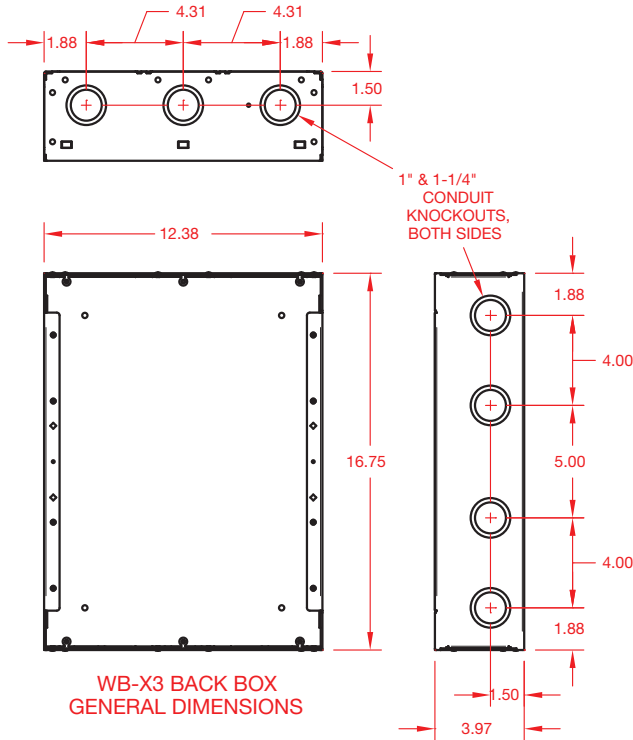

WB-X1-GNG
BACK BOX

WB-X1-IPS
BACK BOX

WB-X1-PLT
BACK BOX

WB-X1-XLR
BACK BOX

**WB-X2 BACK BOX
GENERAL DIMENSIONS**

**WB-X2-CVR
FLUSH-MOUNTED COVER
(SHOWN WITH BACK BOX)**

**WB-X2-SMCVR
SURFACE MOUNTED COVER
(SHOWN WITH BACK BOX)**

MODEL	FEATURES
WB-X2-GNG	BACK BOX, (2) 1 GANG AND (1) 4 GANG OPENINGS IN 2 ROWS w/KO's
WB-X2-IPS	BACK BOX, (24) IPS SLOTS, 2 ROWS OF 12 IPS SLOTS w/KO's
WB-X2-PLT	BACK BOX ONLY w/KO's
WB-X2-XLR	BACK BOX, (24) XLR HOLES, 3 ROWS OF 8 XLR HOLES w/KO's
WB-X2NK-GNG	BACK BOX, (2) 1 GANG AND (1) 4 GANG OPENINGS IN 2 ROWS w/o KO's
WB-X2NK-IPS	BACK BOX, (24) IPS SLOTS, 2 ROWS OF 12 IPS SLOTS w/o KO's
WB-X2NK-PLT	BACK BOX ONLY w/o KO's
WB-X2NK-XLR	BACK BOX, (24) XLR HOLES, 3 ROWS OF 8 XLR HOLES w/o KO's
WB-X2-CVR-BLK	LOCKING COVER, BLACK
WB-X2-CVR-WHT	LOCKING COVER, WHITE
WB-X2-SMCVR-BLK	LOCKING COVER, BLACK (SURFACE MOUNT)
WB-X2-SMCVR-WHT	LOCKING COVER, WHITE (SURFACE MOUNT)

**WB-X2-GNG
BACK BOX**

**WB-X2-IPS
BACK BOX**

**WB-X2-PLT
BACK BOX**

**WB-X2-XLR
BACK BOX**

WB-X3

**WB-X3 BACK BOX
GENERAL DIMENSIONS**

**WB-X3-CVR
FLUSH-MOUNTED COVER
(SHOWN WITH BACK BOX)**

**WB-X3-SMCVR
SURFACE MOUNTED COVER
(SHOWN WITH BACK BOX)**

MODEL	FEATURES
WB-X3-GNG	BACK BOX, (3) 2 GANG AND (1) 4 GANG OPENINGS IN 2 ROWS w/KO's
WB-X3-IPS	BACK BOX, (36) IPS SLOTS, 3 ROWS OF 12 IPS SLOTS w/KO's
WB-X3-PLT	BACK BOX ONLY w/KO's
WB-X3-XLR	BACK BOX, (32) XLR HOLES, 4 ROWS OF 8 XLR HOLES w/KO's
WB-X3NK-GNG	BACK BOX, (3) 2 GANG AND (1) 4 GANG OPENINGS IN 2 ROWS w/o KO's
WB-X3NK-IPS	BACK BOX, (36) IPS SLOTS, 3 ROWS OF 12 IPS SLOTS w/o KO's
WB-X3NK-PLT	BACK BOX ONLY w/o KO's
WB-X3NK-XLR	BACK BOX, (32) XLR HOLES, 4 ROWS OF 8 XLR HOLES w/o KO's
WB-X3-CVR-BLK	LOCKING COVER, BLACK
WB-X3-CVR-WHT	LOCKING COVER, WHITE
WB-X3-SMCVR-BLK	LOCKING COVER, BLACK (SURFACE MOUNT)
WB-X3-SMCVR-WHT	LOCKING COVER, WHITE (SURFACE MOUNT)