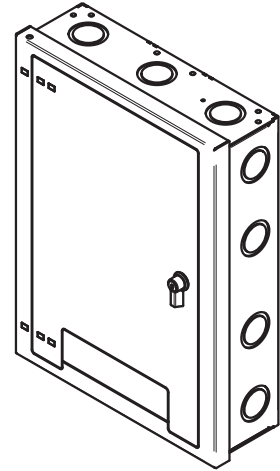

WB-X1-GNG
BACK BOX

WB-X1-IPS
BACK BOX

WB-X1-PLT
BACK BOX

WB-X1-XLR
BACK BOX

**WB-X2 BACK BOX
GENERAL DIMENSIONS**

**WB-X2-CVR
FLUSH-MOUNTED COVER
(SHOWN WITH BACK BOX)**

**WB-X2-SMCVR
SURFACE MOUNTED COVER
(SHOWN WITH BACK BOX)**

MODEL	FEATURES
WB-X2-GNG	BACK BOX, (2) 1 GANG AND (1) 4 GANG OPENINGS IN 2 ROWS w/KO's
WB-X2-IPS	BACK BOX, (24) IPS SLOTS, 2 ROWS OF 12 IPS SLOTS w/KO's
WB-X2-PLT	BACK BOX ONLY w/KO's
WB-X2-XLR	BACK BOX, (24) XLR HOLES, 3 ROWS OF 8 XLR HOLES w/KO's
WB-X2NK-GNG	BACK BOX, (2) 1 GANG AND (1) 4 GANG OPENINGS IN 2 ROWS w/o KO's
WB-X2NK-IPS	BACK BOX, (24) IPS SLOTS, 2 ROWS OF 12 IPS SLOTS w/o KO's
WB-X2NK-PLT	BACK BOX ONLY w/o KO's
WB-X2NK-XLR	BACK BOX, (24) XLR HOLES, 3 ROWS OF 8 XLR HOLES w/o KO's
WB-X2-CVR-BLK	LOCKING COVER, BLACK
WB-X2-CVR-WHT	LOCKING COVER, WHITE
WB-X2-SMCVR-BLK	LOCKING COVER, BLACK (SURFACE MOUNT)
WB-X2-SMCVR-WHT	LOCKING COVER, WHITE (SURFACE MOUNT)

**WB-X2-GNG
BACK BOX**

**WB-X2-IPS
BACK BOX**

**WB-X2-PLT
BACK BOX**

**WB-X2-XLR
BACK BOX**

WB-X3

**WB-X3 BACK BOX
GENERAL DIMENSIONS**

**WB-X3-CVR
FLUSH-MOUNTED COVER
(SHOWN WITH BACK BOX)**

**WB-X3-SMCVR
SURFACE MOUNTED COVER
(SHOWN WITH BACK BOX)**

MODEL	FEATURES
WB-X3-GNG	BACK BOX, (3) 2 GANG AND (1) 4 GANG OPENINGS IN 2 ROWS w/KO's
WB-X3-IPS	BACK BOX, (36) IPS SLOTS, 3 ROWS OF 12 IPS SLOTS w/KO's
WB-X3-PLT	BACK BOX ONLY w/KO's
WB-X3-XLR	BACK BOX, (32) XLR HOLES, 4 ROWS OF 8 XLR HOLES w/KO's
WB-X3NK-GNG	BACK BOX, (3) 2 GANG AND (1) 4 GANG OPENINGS IN 2 ROWS w/o KO's
WB-X3NK-IPS	BACK BOX, (36) IPS SLOTS, 3 ROWS OF 12 IPS SLOTS w/o KO's
WB-X3NK-PLT	BACK BOX ONLY w/o KO's
WB-X3NK-XLR	BACK BOX, (32) XLR HOLES, 4 ROWS OF 8 XLR HOLES w/o KO's
WB-X3-CVR-BLK	LOCKING COVER, BLACK
WB-X3-CVR-WHT	LOCKING COVER, WHITE
WB-X3-SMCVR-BLK	LOCKING COVER, BLACK (SURFACE MOUNT)
WB-X3-SMCVR-WHT	LOCKING COVER, WHITE (SURFACE MOUNT)