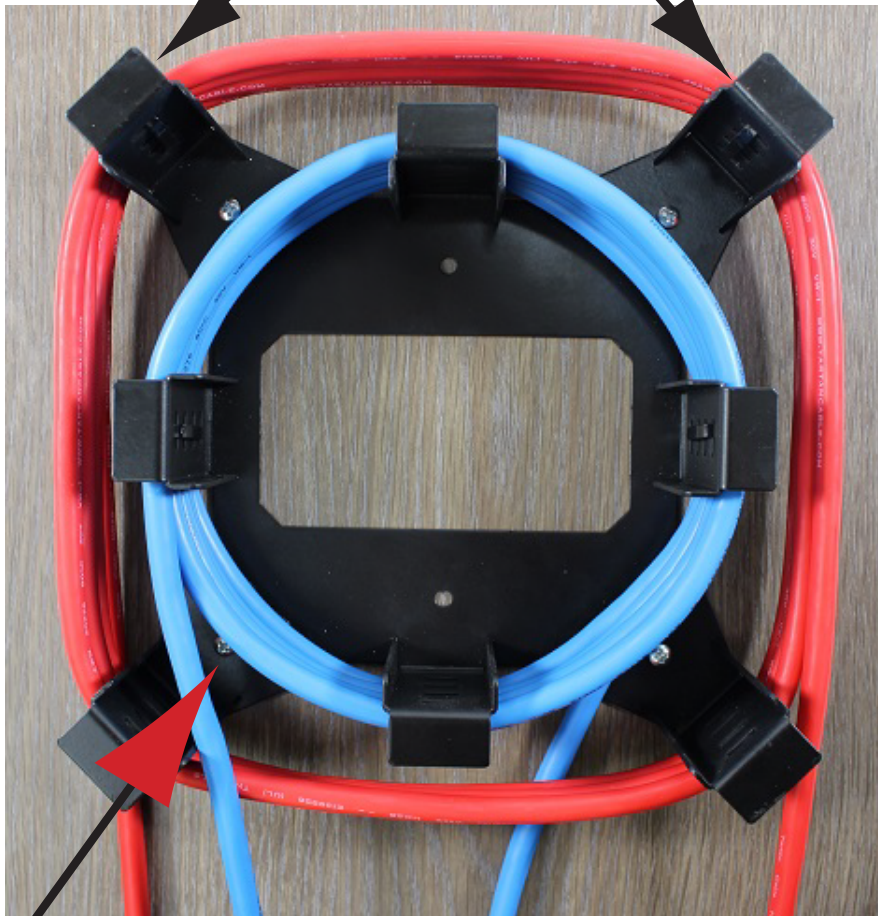

WIRING STAR 9"

CABLE TIE SLOTS

CABLE TIE EMBOSS

1. INSTALL WOOD SCREWS IN 4 CORNERS AS SHOWN

3. USE CABLE TIES TO SECURE OUTSIDE CABLE AS SHOWN.

2. USE CABLE TIES TO SECURE INNER CABLE AS SHOWN.

FSR inc. 244 BERGEN BLVD. W. PATERSON, NJ 07424 TEL (973) 785-4347 FAX (973) 785-3318	TITLE: WIRING STAR 9" INSTALLATION INSTRUCTION		
	DRAWN BY: A.B.	DATE: 7/14/2016	SCALE: -
	DWG#: LIT1601	REV: -	PAGE: 1 OF 1