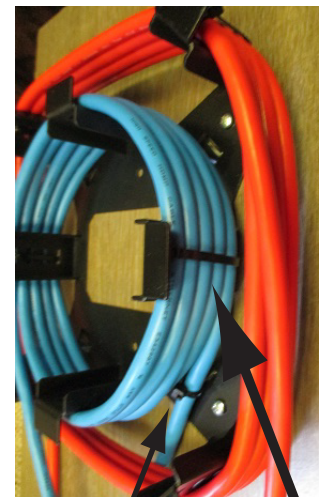

WIRING STAR 9"

CABLE TIE SLOTS

CABLE TIE EMBOSS

1. INSTALL WOOD SCREWS IN 4 CORNERS AS SHOWN

3. USE CABLE TIES TO SECURE OUTSIDE CABLE AS SHOWN.

2. USE CABLE TIES TO SECURE INNER CABLE AS SHOWN.

FSR inc. 244 BERGEN BLVD. W. PATERSON, NJ 07424 TEL (973) 785-4347 FAX (973) 785-3318	TITLE: WIRING STAR 9" INSTALLATION INSTRUCTION		
	DRAWN BY: A.B.	DATE: 7/14/2016	SCALE: -
	DWG#: LIT1601	REV: -	PAGE: 1 OF 1