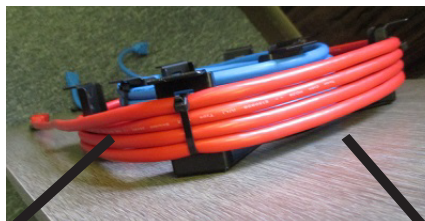

WIRING STAR 9"

CABLE TIE SLOTS

CABLE TIE EMBOSS

1. INSTALL WOOD SCREWS IN 4 CORNERS AS SHOWN

3. USE CABLE TIES TO SECURE OUTSIDE CABLE AS SHOWN.

2. USE CABLE TIES TO SECURE INNER CABLE AS SHOWN.

FSR inc. 244 BERGEN BLVD. W. PATERSON, NJ 07424 TEL (973) 785-4347 FAX (973) 785-3318	TITLE: WIRING STAR 9" INSTALLATION INSTRUCTION		
	DRAWN BY: A.B.	DATE: 7/14/2016	SCALE: -
	DWG#: LIT1601	REV: -	PAGE: 1 OF 1