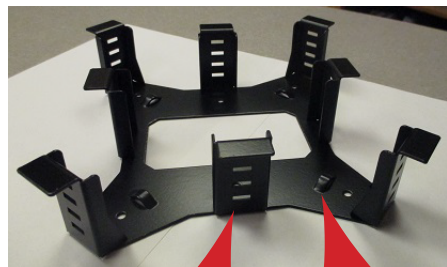

WIRING STAR 9"

CABLE TIE SLOTS

CABLE TIE EMBOSS

1. INSTALL WOOD SCREWS IN 4 CORNERS AS SHOWN

3. USE CABLE TIES TO SECURE OUTSIDE CABLE AS SHOWN.

2. USE CABLE TIES TO SECURE INNER CABLE AS SHOWN.

FSR inc. 244 BERGEN BLVD. W. PATERSON, NJ 07424 TEL (973) 785-4347 FAX (973) 785-3318	TITLE: WIRING STAR 9" INSTALLATION INSTRUCTION		
	DRAWN BY: A.B.	DATE: 7/14/2016	SCALE: -
	DWG#: LIT1601	REV: -	PAGE: 1 OF 1