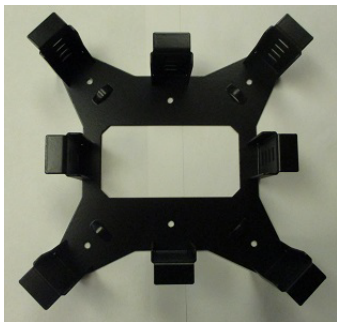

WIRING STAR 9"

CABLE TIE SLOTS

CABLE TIE EMBOSS

1. INSTALL WOOD SCREWS IN 4 CORNERS AS SHOWN

3. USE CABLE TIES TO SECURE OUTSIDE CABLE AS SHOWN.

2. USE CABLE TIES TO SECURE INNER CABLE AS SHOWN.

FSR inc. 244 BERGEN BLVD. W. PATERSON, NJ 07424 TEL (973) 785-4347 FAX (973) 785-3318	TITLE: WIRING STAR 9" INSTALLATION INSTRUCTION		
	DRAWN BY: A.B.	DATE: 7/14/2016	SCALE: -
	DWG#: LIT1601	REV: -	PAGE: 1 OF 1