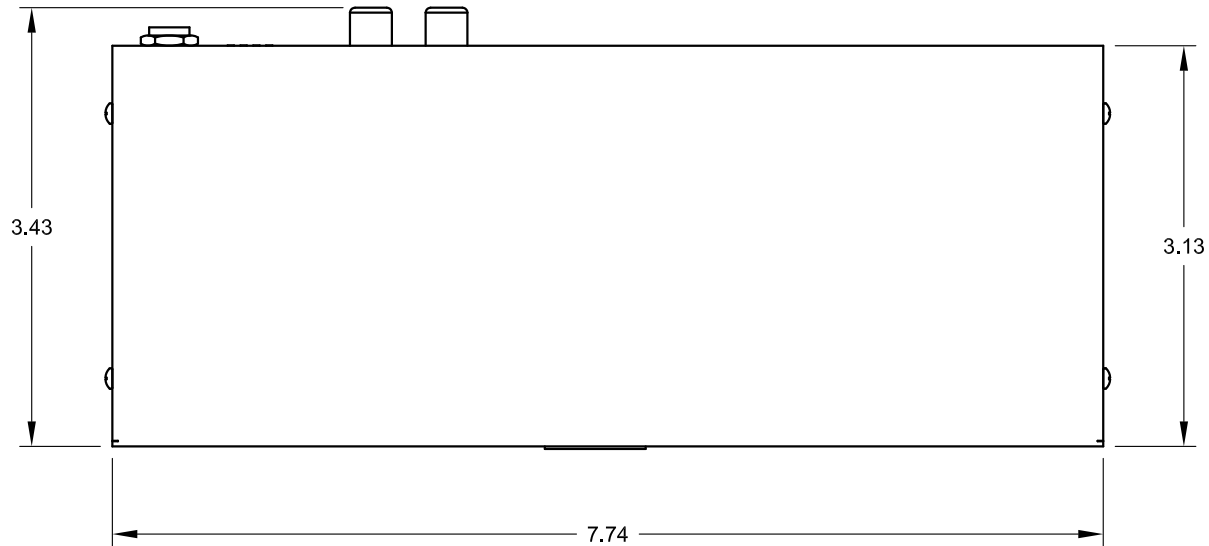

Touchboards

205 Westwood Ave, Long Branch, NJ 07740
Phone: 866-94 BOARDS (26273) / (732)-222-1511
Fax: (732)-222-7088 | E-mail: sales@touchboards.com

FSR inc.
244 BERGEN BLVD.
WOODLAND PARK, NJ 07424
TEL: (973) 785-4347
FAX: (973) 785-3318

TITLE: DV-HDA-14AUD		
DRAWN BY: JRE	DATE: 10/16/15	REV: -
DWG#: DV-HDA-14AUD	SCALE: -