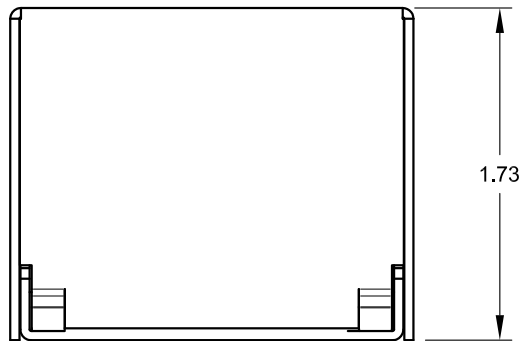

FSR inc.
244 BERGEN BLVD.
WOODLAND PARK, NJ 07424
TEL: (973) 785-4347
FAX: (973) 785-3318

TITLE: IT-CHRG-P2U		
DRAWN BY: JRE	DATE: 10/10/12	REV: -
DWG#: IT-CHRG-P2U	SCALE: -