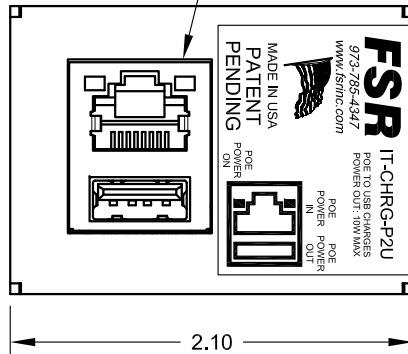

FSR inc.
244 BERGEN BLVD.
WOODLAND PARK, NJ 07424
TEL: (973) 785-4347
FAX: (973) 785-3318

TITLE: IT-CHRG-P2U		
DRAWN BY: JRE	DATE: 10/10/12	REV: -
DWG#: IT-CHRG-P2U	SCALE: -