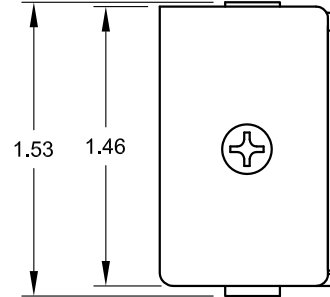

Touchboards

205 Westwood Ave, Long Branch, NJ 07740
 Phone: 866-94 BOARDS (26273) / (732)-222-1511
 Fax: (732)-222-7088 | E-mail: sales@touchboards.com

FSR inc. 244 BERGEN BLVD. WOODLAND PARK, NJ 07424 TEL: (973) 785-4347 FAX: (973) 785-3318	TITLE: IT-MM		
	DRAWN BY: JRE	DATE: 05/31/11	REV: -
DWG#: IT-MM	PAGE: 1 OF 1	SCALE: -	