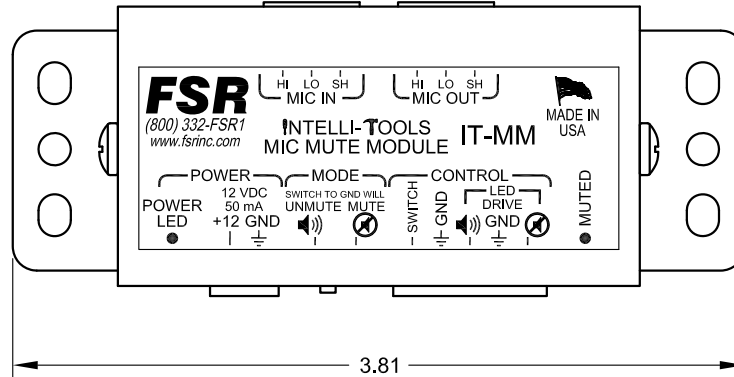

Touchboards

205 Westwood Ave, Long Branch, NJ 07740
 Phone: 866-94 BOARDS (26273) / (732)-222-1511
 Fax: (732)-222-7088 | E-mail: sales@touchboards.com

FSR inc. 244 BERGEN BLVD. WOODLAND PARK, NJ 07424 TEL: (973) 785-4347 FAX: (973) 785-3318	TITLE: IT-MM		
	DRAWN BY: JRE	DATE: 05/31/11	REV: -
DWG#: IT-MM	PAGE: 1 OF 1	SCALE: -	