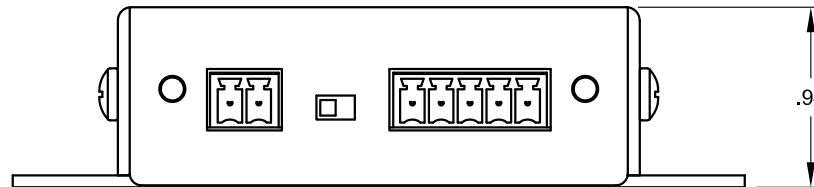

Touchboards

205 Westwood Ave, Long Branch, NJ 07740
 Phone: 866-94 BOARDS (26273) / (732)-222-1511
 Fax: (732)-222-7088 | E-mail: sales@touchboards.com

FSR inc. 244 BERGEN BLVD. WOODLAND PARK, NJ 07424 TEL: (973) 785-4347 FAX: (973) 785-3318	TITLE: IT-MM		
	DRAWN BY: JRE	DATE: 05/31/11	REV: -
DWG#: IT-MM	PAGE: 1 OF 1	SCALE: -	