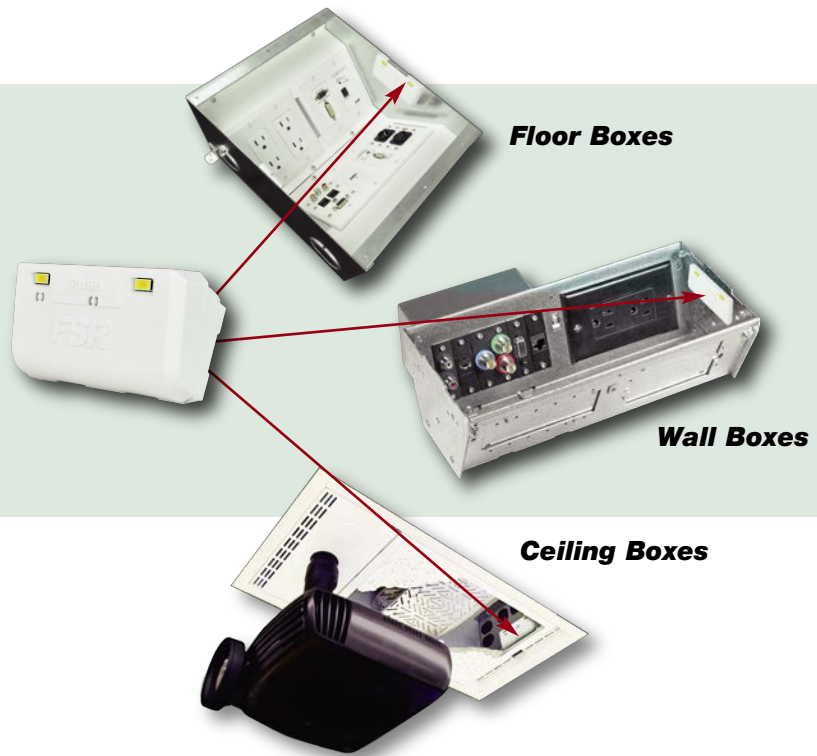

## DESCRIPTION

FSR's new LITE-it easily provides lighting in floor, wall and ceiling boxes, or anywhere a work light is needed. This little light securely fastens to any ferrous metal surface via a "rare earth" magnetic mounting. A timed circuit automatically turns LITE-it off after 75 seconds, and its anti-retrigger circuit prevents it from staying on even if the switch is held continuously. LITE-it's warm 3000K LED color for eye comfort provides over 12 Lumens of light output (20% more than a standard PR-2 flashlight bulb), and its super-efficient wide angle dual LEDs furnish a uniform lighting pattern with uniform brightness to very end of battery life. High-quality alkaline batteries are included and pre-installed and provide 4+ years of typical usage from a single pair of batteries (Based on 2 operations per day, 5 days per week, 52 weeks per year).

## FEATURES

- Push to operate with Auto shutoff in 1.25 minutes
- High output LEDs
- Rare earth magnets
- Angled housing for easy placement
- Two high quality "AA" Alkaline batteries included and installed
- 2000 operations on a single set of batteries
- Five year Warranty (excluding Batteries and damage)
- Ideal for mounting in ceiling, floor, wall boxes, equipment racks and toolboxes

LIT1491A

LITE-it easily provides lighting in...

- **Floor Boxes**
- **Wall Boxes**
- **Ceiling Boxes**
- **AV Racks**
- **Data Racks**
- **Tool Boxes**
- **Lockers**
- **Automotive**

...or anywhere a work light is needed

LITE-it can be used with all FSR Core Solutions.

Shine a LITE-it on your work, and make your job easier.

Scan this QR code or go to [bit.ly/lite-it-video](http://bit.ly/lite-it-video) to see the video.

Specifications are subject to change without notice.