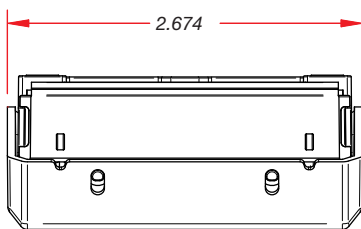

FSR Inc.

244 Bergen Boulevard, Woodland Park, NJ 07424

Phone: 973.785.4347 · Fax: 973.785.4207

Order Desk: 1-800-332-FSR1

Web: www.fsrinc.com · E-mail: sales@fsrinc.com

LIT1491A