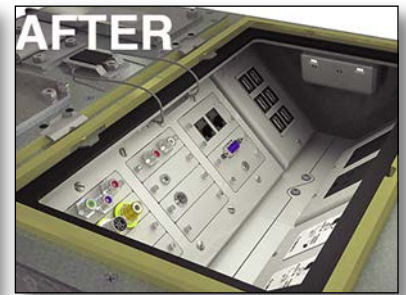

Specifications are subject to change without notice.

FSR

244 Bergen Boulevard, Woodland Park, NJ 07424
Phone: 973.785.4347 · Fax: 973.785.4207
Order Desk: 1-800-332-FSR1
Web: www.fsrinc.com · E-mail: sales@fsrinc.com