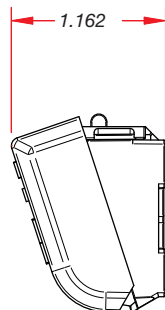

FSR Inc.

244 Bergen Boulevard, Woodland Park, NJ 07424

Phone: 973.785.4347 · Fax: 973.785.4207

Order Desk: 1-800-332-FSR1

Web: www.fsrinc.com · E-mail: sales@fsrinc.com

LIT1491A