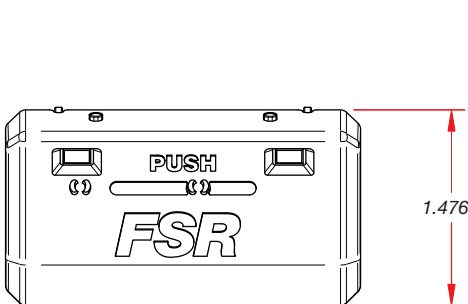

FSR Inc.

244 Bergen Boulevard, Woodland Park, NJ 07424

Phone: 973.785.4347 · Fax: 973.785.4207

Order Desk: 1-800-332-FSR1

Web: www.fsrinc.com · E-mail: sales@fsrinc.com

LIT1491A