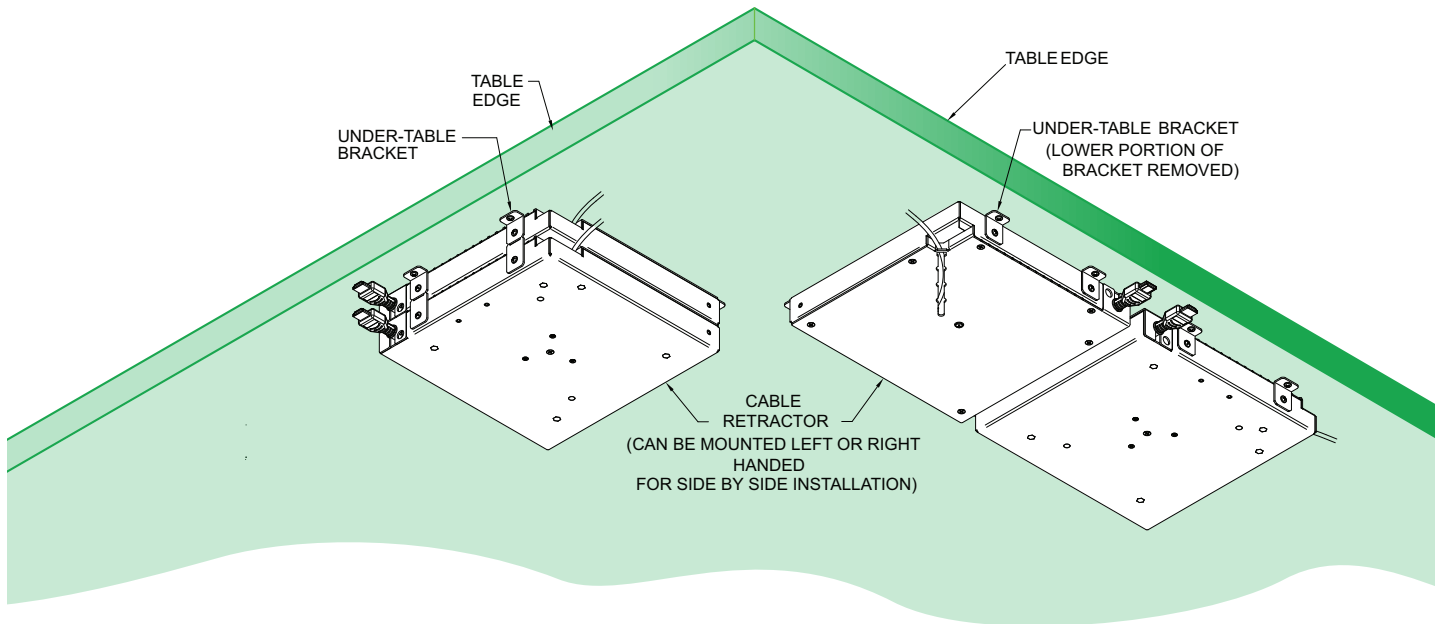

OVERALL RETRACTOR DIMENSIONS WITH CT6

OVERALL RETRACTOR DIMENSIONS WITH T3-IPS

TBRT RETRACTOR USING THE UT-1-RTMKT UNDER TABLE MOUNTING KIT

LP-TBRT RETRACTOR USING THE UT-2-LPRTMKT UNDER TABLE MOUNTING KIT

** On MiniDS cable models:

5' of cable exits from the rear of the TBRT retractor under the table.

3' of cable exits from the rear of the LP-TBRT retractor under the table.

Specifications are subject to change without notice.