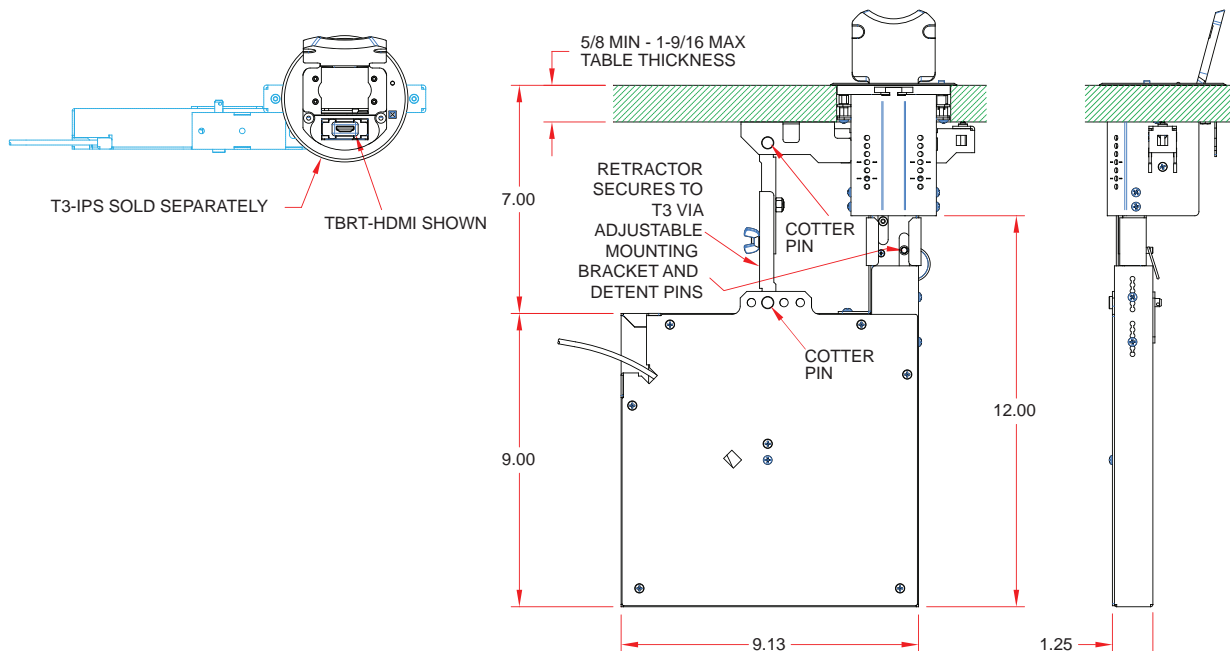

FEATURES

- Easy user access
- 4' of cable plays out from the top of the TBRT retractor (6' on LP-TBRT)
- 7' of cable exits from the rear of the TBRT retractor under the table (5' on LP-TBRT). (See Ordering Table note ** on back for exceptions)
- Theft deterrent
- Choice of connector types and color coded to match HuddleVU systems
- Easy stackable mounting
- Ready for use in FSR's CT6, RT6, and T3-IPS Table boxes
- Retractor life greater than 8,000 cycles

OVERALL RETRACTOR DIMENSIONS WITH CT6

OVERALL RETRACTOR DIMENSIONS WITH T3-IPS

TBRT RETRACTOR USING THE UT-1-RTMKT UNDER TABLE MOUNTING KIT

LP-TBRT RETRACTOR USING THE UT-2-LPRTMKT UNDER TABLE MOUNTING KIT

** On MiniDS cable models:

5' of cable exits from the rear of the TBRT retractor under the table.

3' of cable exits from the rear of the LP-TBRT retractor under the table.

Specifications are subject to change without notice.