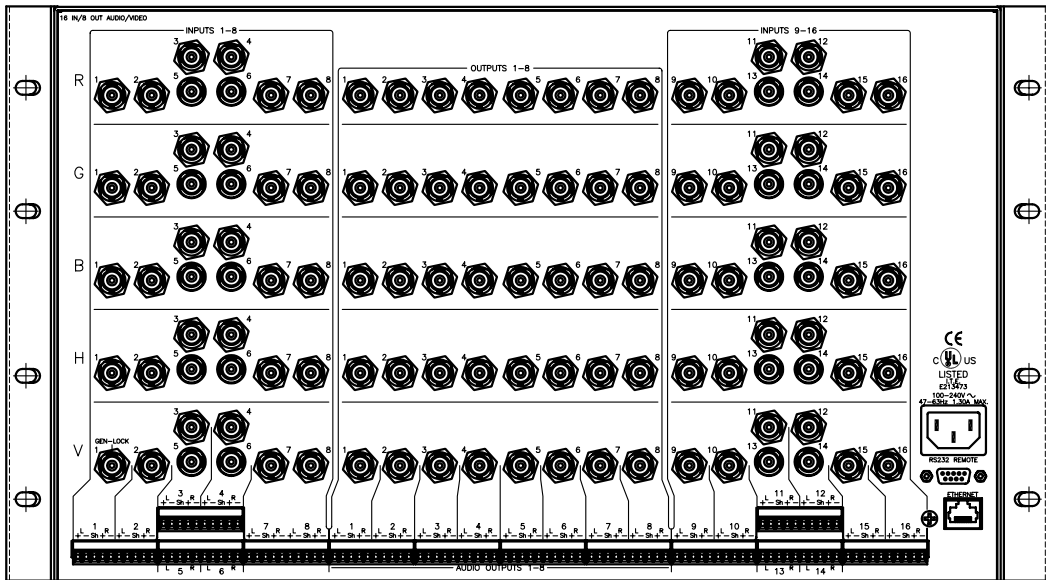

← MAX. CHASSIS WIDTH 17.37 →

REAR VIEW SHOWS CONNECTORS INSTALLED FOR AUDIO VERSION (RGB/RGBAEQ) – NON-AUDIO VERSION (RGB/RGBEQ) HAS CONNECTOR HOLES BLANKED OFF
 DEPTH INSIDE RACK IS APPROXIMATELY 13.00"

<p>FSR Inc. 244 BERGEN BLVD. W. PATERSON, NJ 07424 TEL. (973) 785-4347 FAX (973) 785-3318</p>	TITLE: PFD-16x8-RGB/RGBEQ/RGBA/RGBAEQ		
	DRAWN BY: JRE	DATE: 10/09/06	REV: -
	DWG#: PFD-16x8-RGBAEQ (RGB,RGBEQ,RGBA) SCALE: 1:3.5		