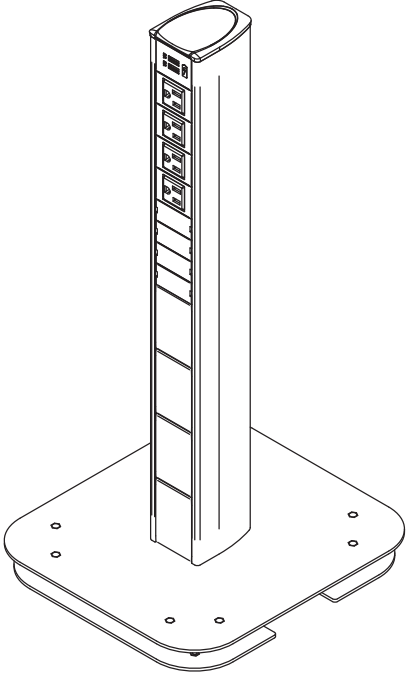

24" PEDESTAL SPECIFICATIONS

SYM-PD24

* KEYSTONE CONNECTORS SOLD SEPARATELY.

UNIT PROVIDED WITH KEYSTONE (2) SINGLE, (2) DUAL AND (4) BLANK INSERTS.

Standard Pedestal Inserts

Custom models available upon request