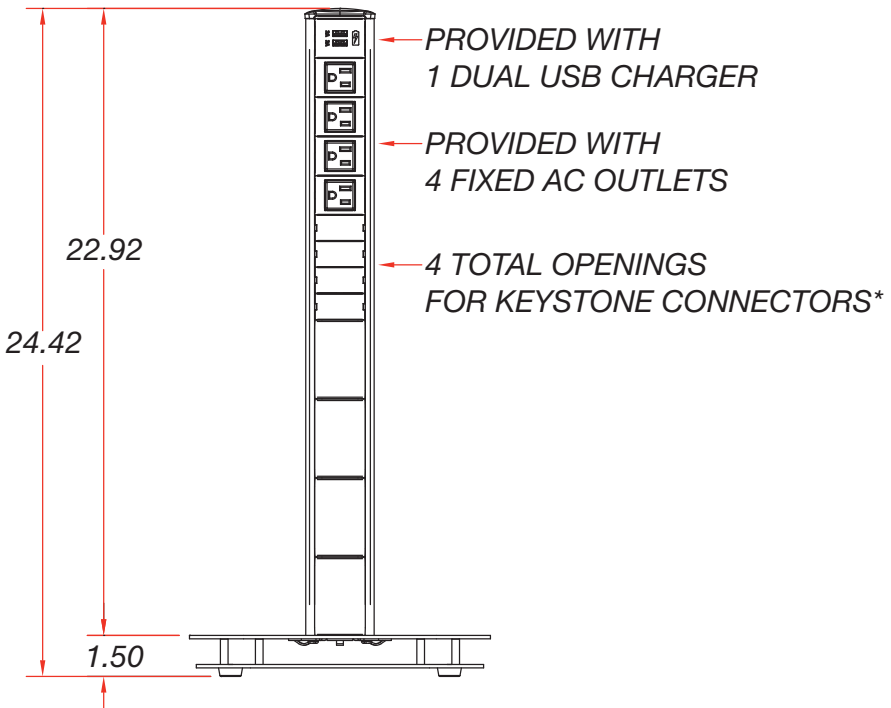

24" PEDESTAL SPECIFICATIONS

SYM-PD24

* KEYSTONE CONNECTORS SOLD SEPARATELY.

UNIT PROVIDED WITH KEYSTONE (2) SINGLE, (2) DUAL AND (4) BLANK INSERTS.

Standard Pedestal Inserts

Custom models available upon request