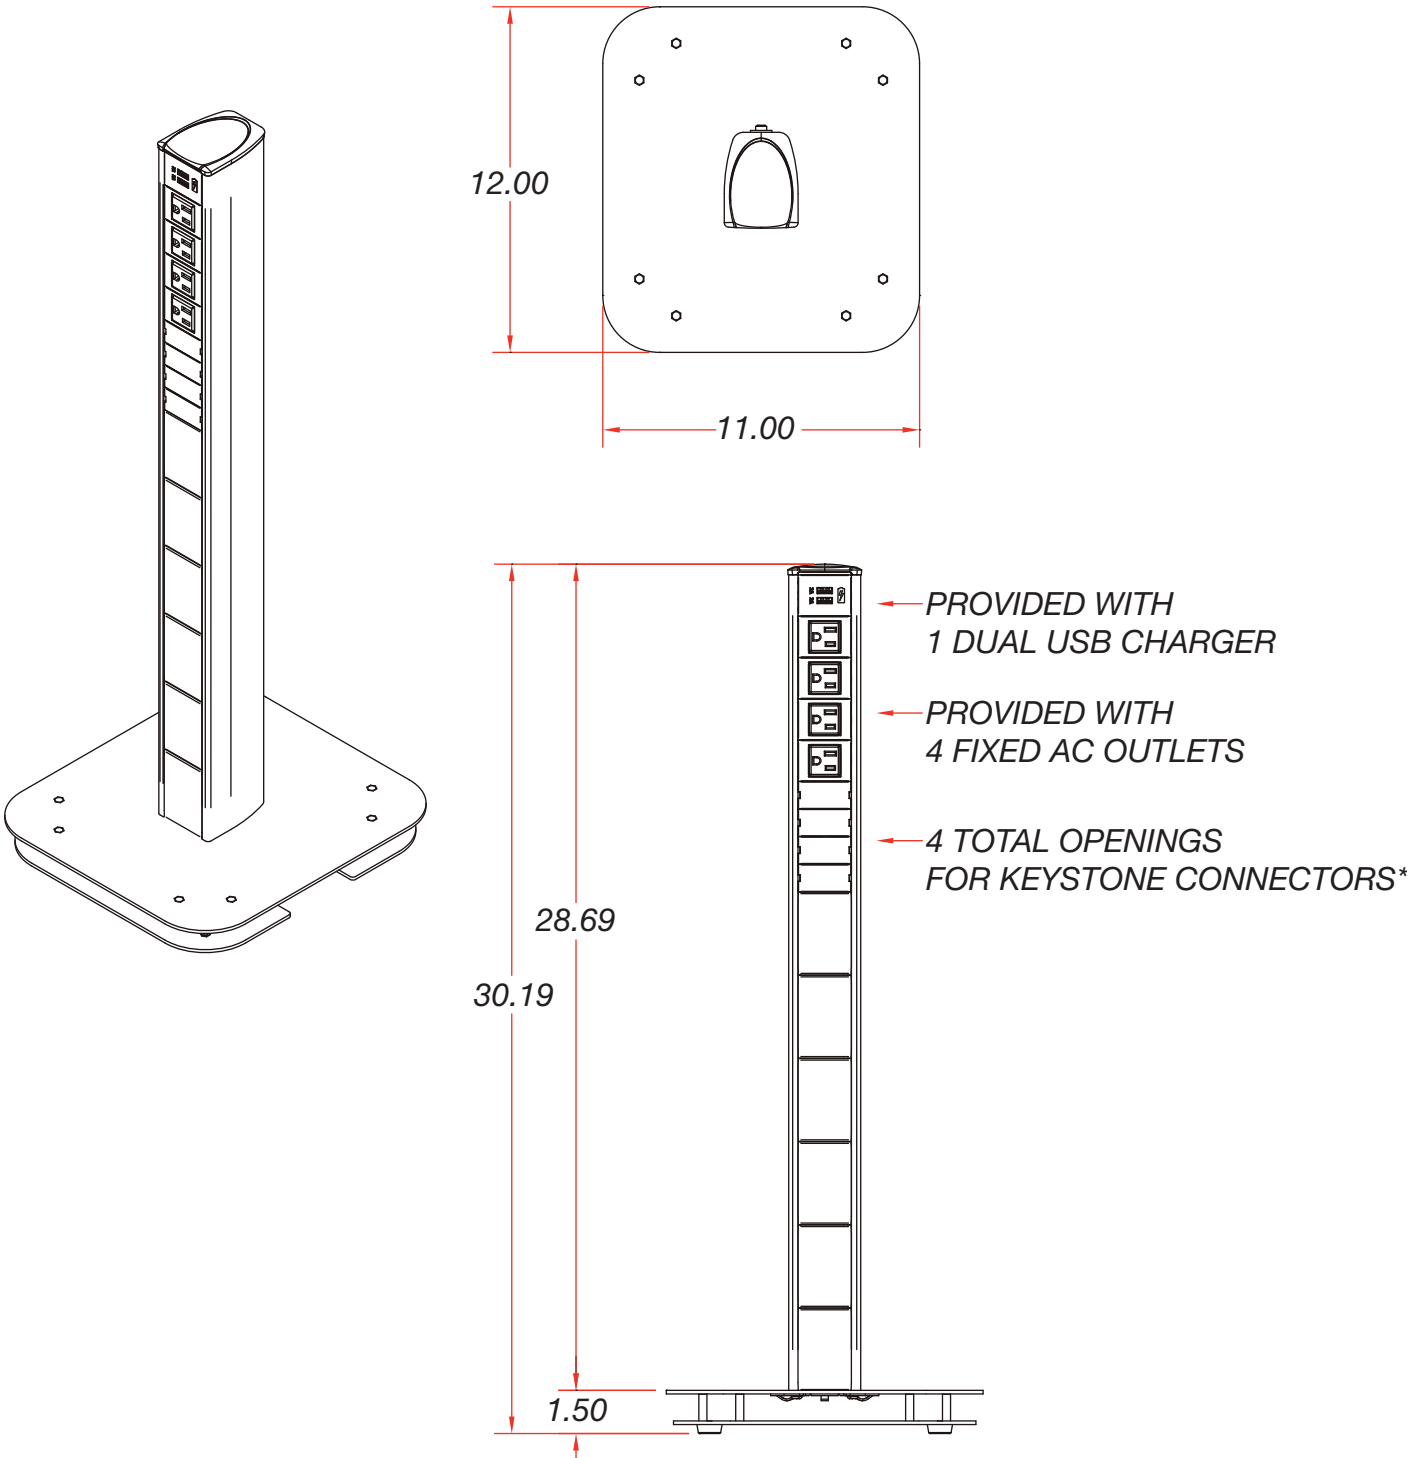

A 9' AC cord provides power from a standard 125VAC 15A outlet, and the unit is lightweight and easy to relocate. Available in black or white colors with an attractive aluminum housing. If a custom color is needed, you can select one of our POP of COLOR choices and match your table boxes to your pedestal.

SYM-PD24

* KEYSTONE CONNECTORS SOLD SEPARATELY.

UNIT PROVIDED WITH KEYSTONE (2) SINGLE, (2) DUAL AND (4) BLANK INSERTS.

Standard Pedestal Inserts

"AC" Inserts
Provided with 4 Fixed AC Outlets

"CA" Inserts
Provided with (1) Dual USB Charger

"CC" Insert
Add 1.5" for each Dual Combination USB Charger
Minimum: 0 Maximum: 2

Custom models available upon request

30" PEDESTAL SPECIFICATIONS

SYM-PD30

* KEYSTONE CONNECTORS SOLD SEPARATELY.

UNIT PROVIDED WITH KEYSTONE (2) SINGLE, (2) DUAL AND (4) BLANK INSERTS.