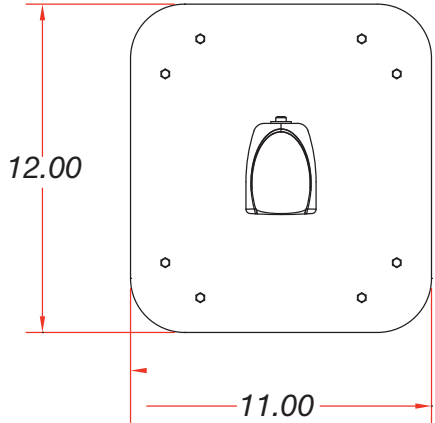

24" PEDESTAL SPECIFICATIONS

SYM-PD24

* KEYSTONE CONNECTORS SOLD SEPARATELY.

UNIT PROVIDED WITH KEYSTONE (2) SINGLE, (2) DUAL AND (4) BLANK INSERTS.

Standard Pedestal Inserts

Custom models available upon request