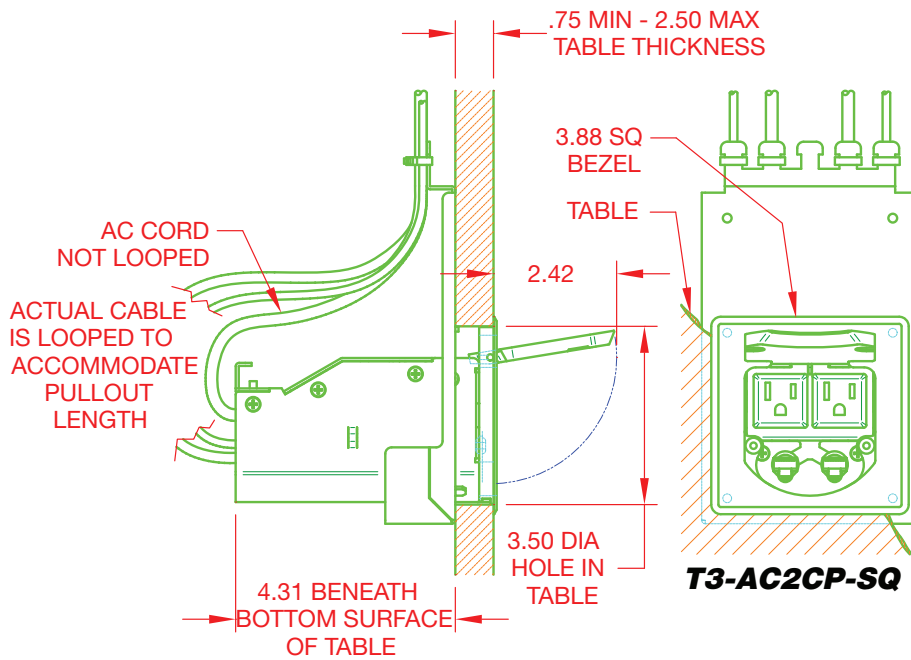

These stylish table boxes will fit a round 3½" opening with simple installation using a standard drill.

Round or square covers are available in brushed black or brushed aluminum.

FEATURES

- Can be matched to nearly any décor with Black or Aluminum top
- Easy and flexible installation
- Fits a 3½" hole. ¾" to 2½" table thickness
- Cables cannot be removed by the user
- Built to Last CNC Milled solid cover
- Hardware and tie wraps included
- Rugged 16 gauge-galvanized steel chassis
- Cables pre-installed and ready to use
- No annoyance factor cover opens 96° so it stays open
- Rubber grommets for quiet closure
- "Mouse hole" allows cover to be closed during use
- 2 AC Power outlets with 9' Cord and plug
- 2 RJ-45 to RJ-45 CAT-5e cables (EIA/TIA568B) cables 9'

All cables are pre-installed and tested at the factory. Cable lengths are measured while cables are fully extended.

Both styles can be installed in tables ¾" to 2½" thick and are shipped with the necessary installation hardware.

"Edison" = Standard 3 Prong Edison Plug NEMA 5-15 "Mains" = Hard Wired Electric Feed

16970	T3-AC2CP-BLK	2 A/C and 2 Data Cable Pull - Edison - Round - Black
17029	T3-AC2HWCP-BLK	2 A/C and 2 Data Cable Pull - Mains - Round - Black
16973	T3-AC2CP-SQBLK	2 A/C and 2 Data Cable Pull - Edison - Square - Black
17032	T3-AC2HWCP-SQBLK	2 A/C and 2 Data Cable Pull - Mains - Square - Black
16969	T3-AC2CP-ALU	2 A/C and 2 Data Cable Pull - Edison - Round - Aluminum
17028	T3-AC2HWCP-ALU	2 A/C and 2 Data Cable Pull - Mains - Round - Aluminum
16972	T3-AC2CP-SQALU	2 A/C and 2 Data Cable Pull - Edison - Square - Aluminum
17031	T3-AC2HWCP-SQALU	2 A/C and 2 Data Cable Pull - Mains - Square - Aluminum