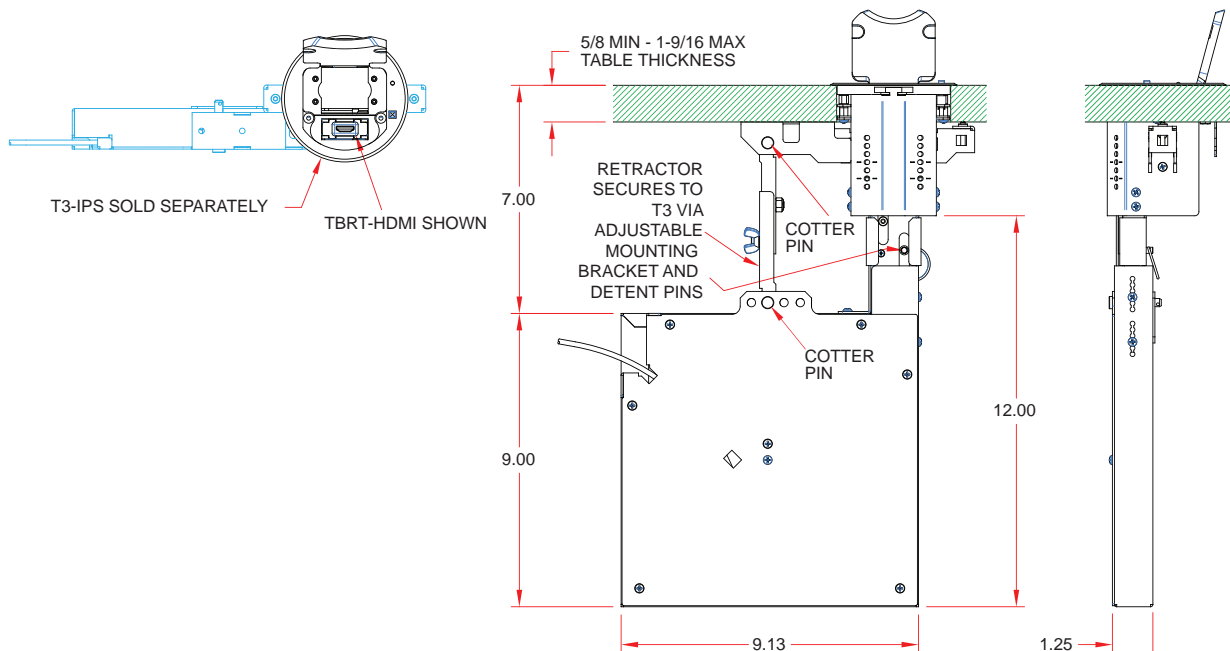

**FEATURES**

- Easy user access
- 4' of cable plays out from the top of the TBRT retractor (6' on LP-TBRT)
- 7' of cable exits from the rear of the TBRT retractor under the table (5' on LP-TBRT). (See Ordering Table note \*\* on back for exceptions)
- Theft deterrent
- Choice of connector types and color coded to match HuddleVU systems
- Easy stackable mounting
- Ready for use in FSR's CT6, RT6, and T3-IPS Table boxes
- Retractor life greater than 8,000 cycles

This symbol indicates the device is **Ready RETRACTOR** and accepts the number of retractors shown in the circle. \*Retractor Mounts sold separately.

**FSR Inc.**

244 Bergen Boulevard, Woodland Park, NJ 07424  
 Phone: 973.998.2300 · Fax: 973.785.4207  
 Web: www.fsrinc.com · E-mail: sales@fsrinc.com

## OVERALL RETRACTOR DIMENSIONS WITH T3-IPS

\*\* On MiniDS cable models:

5' of cable exits from the rear of the TBRT retractor under the table.

3' of cable exits from the rear of the LP-TBRT retractor under the table.

Specifications are subject to change without notice.