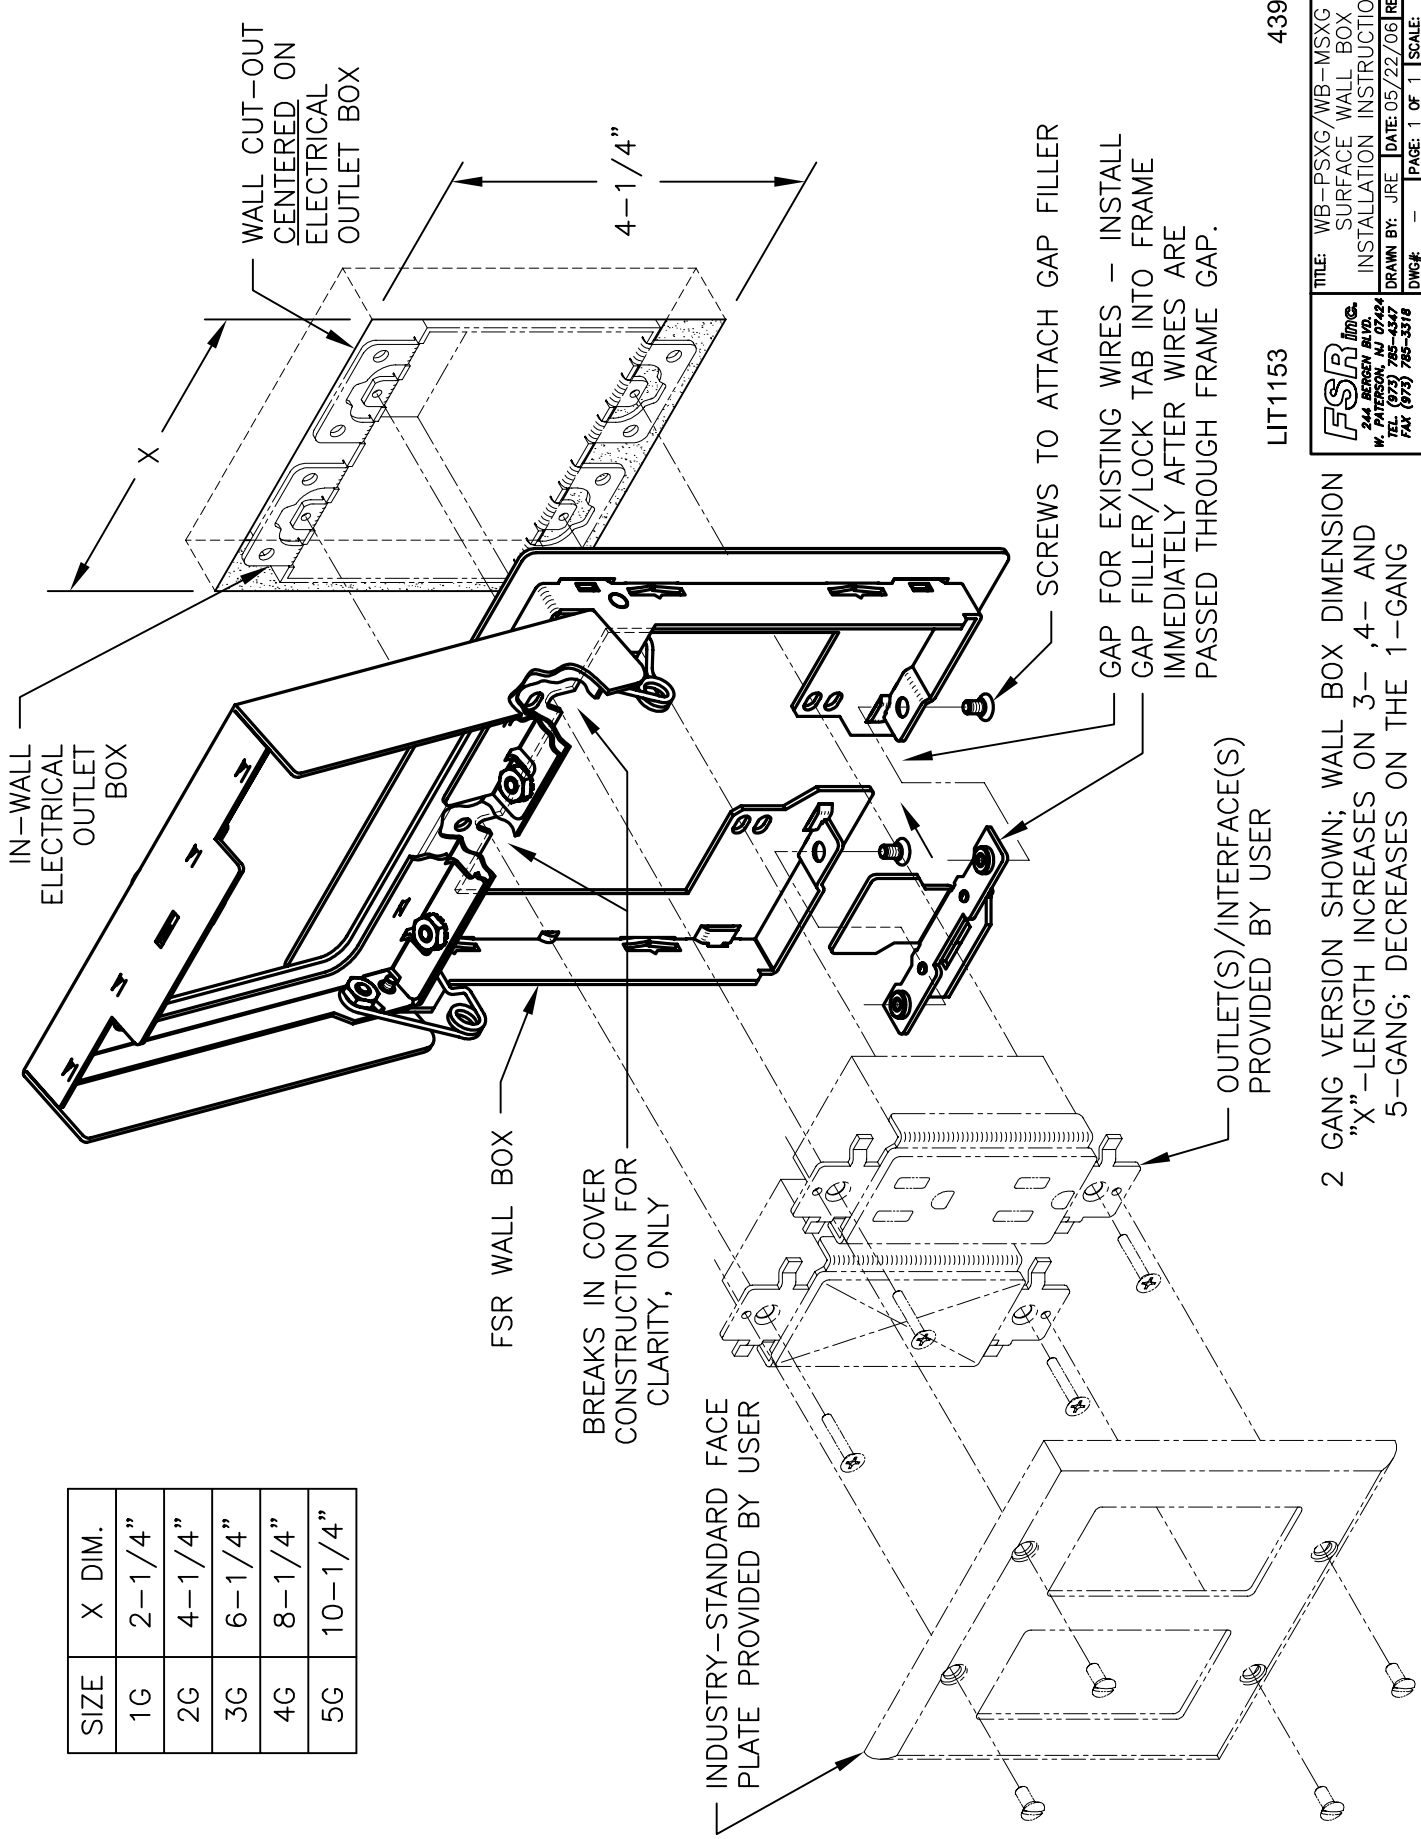

SIZE	X DIM.
1G	2-1/4"
2G	4-1/4"
3G	6-1/4"
4G	8-1/4"
5G	10-1/4"

FSR
 244 BERGEN BLVD.
 W. PATERSON, NJ 07624
 TEL: (973) 782-3377
 FAX: (973) 782-3376

TITLE: WB-PSXG/WB-MSXG
 SURFACE WALL BOX
 INSTALLATION INSTRUCTIONS
 DRAWN BY: JRE DATE: 05/22/06 REV: 00
 DWG# - PAGE 1 OF 1 SCALE: 1:2

LIT1153 43906
 2 GANG VERSION SHOWN; WALL BOX DIMENSION "X" - LENGTH INCREASES ON 3-, 4- AND 5-GANG; DECREASES ON THE 1-GANG