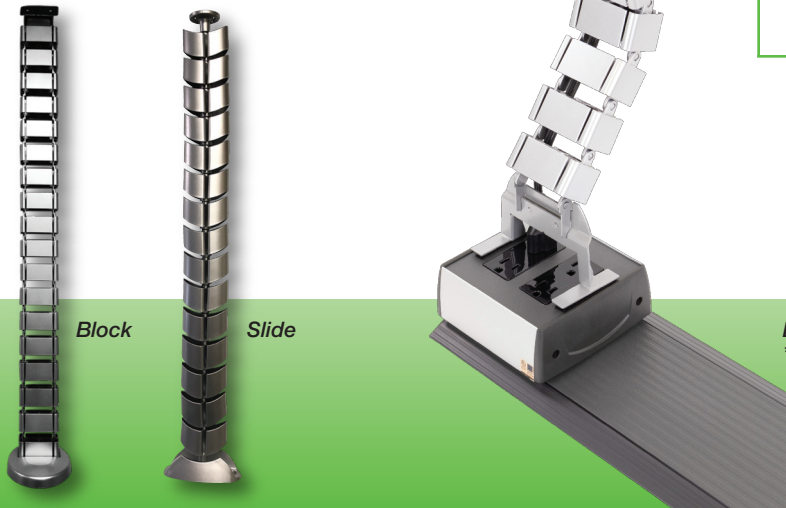

Concerto Collection

Block & Slide Pathways

FSR

Cable Management

BLOCK & SLIDE

Block cable pathway with mount.
*Sold as complete assembled part.

DESCRIPTION

Our Concerto family of cable management products has expanded with the introduction of the Block and Slide cable pathway solutions. The Block and Slide provide a sleek, modern and easily adjustable wire duct, while simplifying wire management in your workspace. This is an economical and elegant way to route cabling from the underside of your work surface to the floor. Both models feature easy installation and add an aesthetically appealing appearance under any workspace. Manage your cables in-style with the Block and Slide.

FEATURES

- Modern wire duct, perfect for any environment where wire management is needed
- Sleek design integrates with any aesthetic
- Perfect for height-adjustable desk

| ITEM | DESCRIPTION |
|-------------|--|
| WM-CP-BCK | BLOCK |
| WM-CP-SLD | SLIDE |
| WM-CP-BCKMT | Cable Pathway from Smart-Way Device Box to Table |