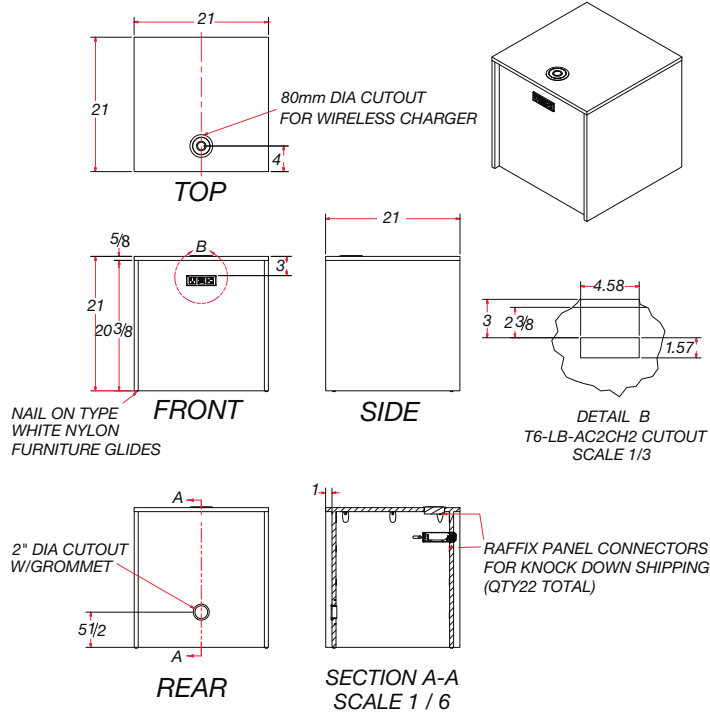

Finishes include BLACK, WHITE and MAPLE.

Custom finishes are also available.

1-800-332-FSR1 · www.fsrinc.com

DIMENSIONS

Huddle BLOX - LARGE

Huddle BLOX - SMALL

ORDERING

Model	Color Options
HBM-Large	Black, White or Maple
HBM-Small	Black, White or Maple