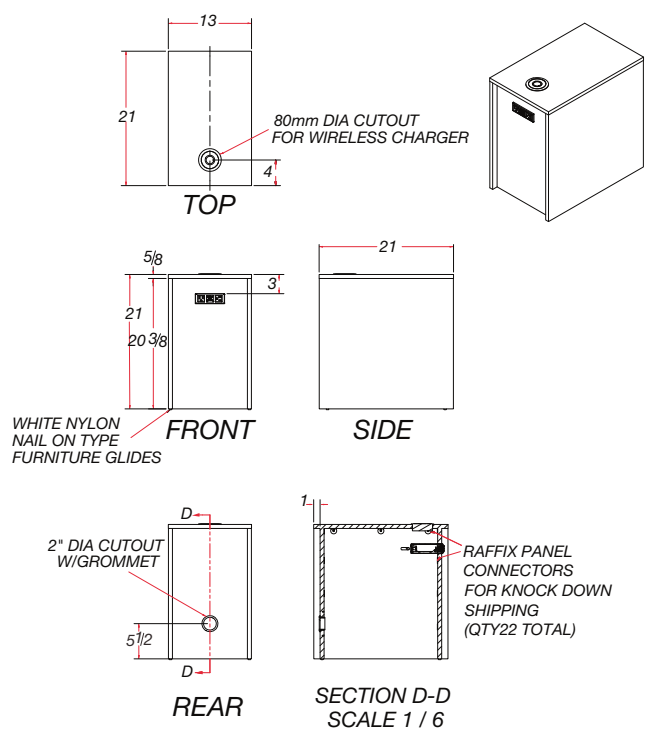

Finishes include BLACK, WHITE and MAPLE.

Custom finishes are also available.

1-800-332-FSR1 · www.fsrinc.com

DIMENSIONS

Huddle BLOX - LARGE

Huddle BLOX - SMALL

ORDERING

Model	Color Options
HBM-Large	Black, White or Maple
HBM-Small	Black, White or Maple