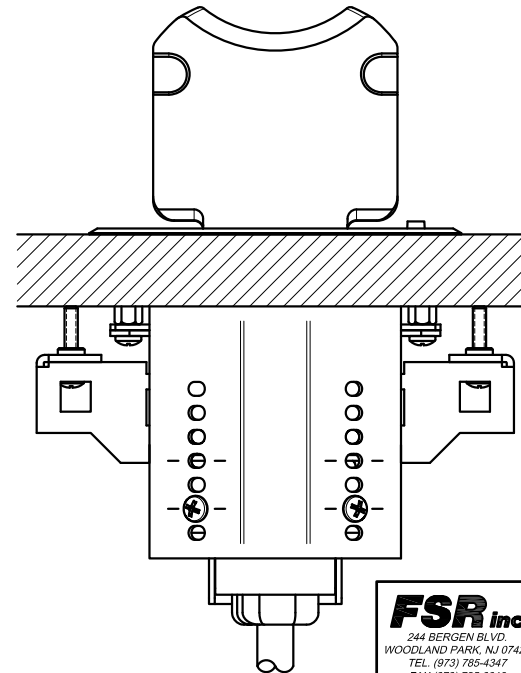

4

3

2

1

C

C

B

B

A

A

Touchboards

205 Westwood Ave, Long Branch, NJ 07740
Phone: 866-94 BOARDS (26273) / (732)-222-1511
Fax: (732)-222-7088 | E-mail: sales@touchboards.com

FSR inc.
244 BERGEN BLVD.
WOODLAND PARK, NJ 07424
TEL: (973) 785-4347
FAX: (973) 785-3318

TITLE: HuddleVU Table Box HV-T3		
DRAWN BY: JRE	DATE: 09/04/13	REV: -
DWG#: HV-T3	SCALE: 1:2	

4

3

2

1