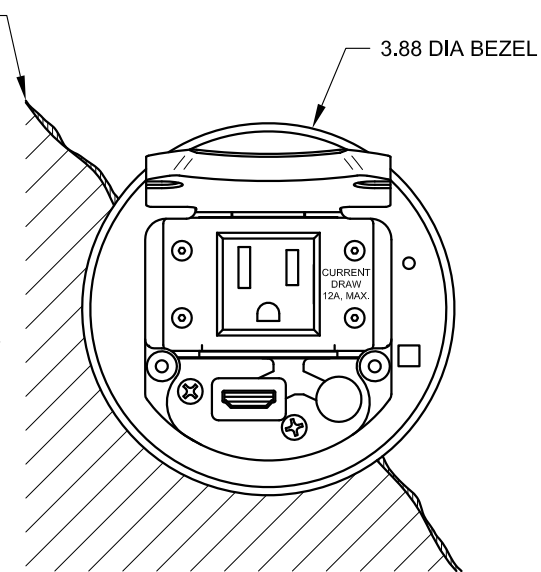

4

3

2

1

C

C

B

B

A

A

Touchboards

205 Westwood Ave, Long Branch, NJ 07740
Phone: 866-94 BOARDS (26273) / (732)-222-1511
Fax: (732)-222-7088 | E-mail: sales@touchboards.com

FSR inc.
244 BERGEN BLVD.
WOODLAND PARK, NJ 07424
TEL: (973) 785-4347
FAX: (973) 785-3318

TITLE: HuddleVU Table Box HV-T3		
DRAWN BY: JRE	DATE: 09/04/13	REV: -
DWG#: HV-T3	SCALE: 1:2	

4

3

2

1