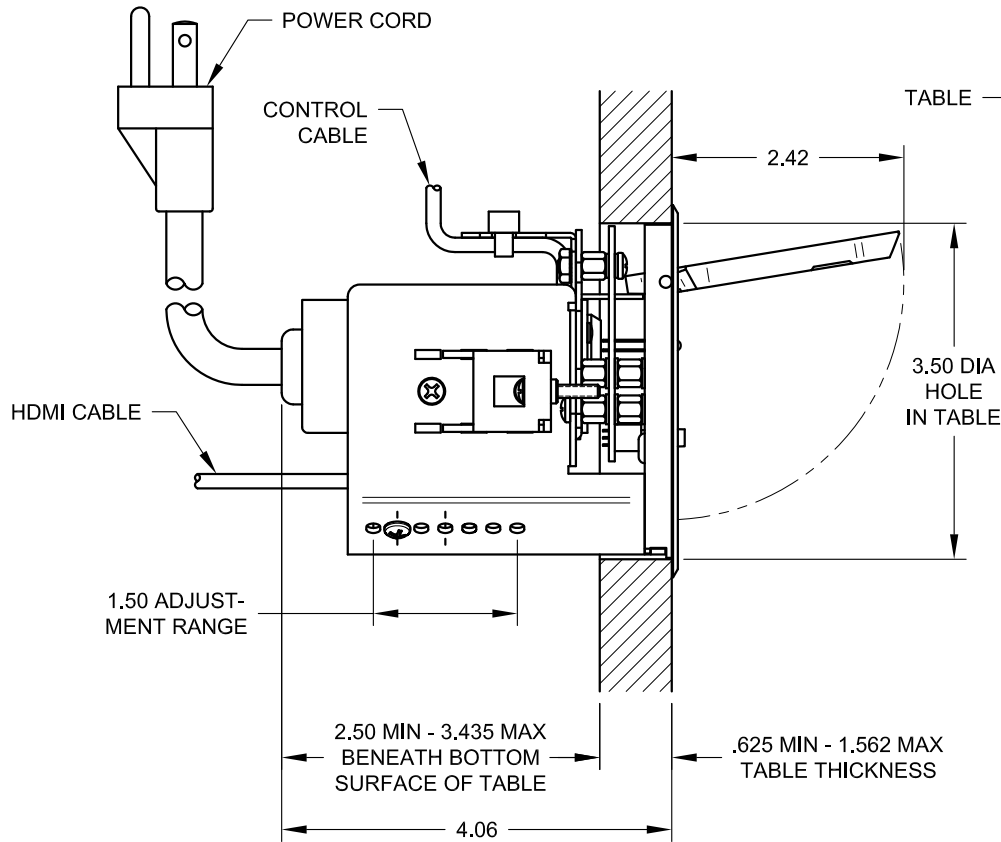

4

3

2

1

C

C

B

B

A

A

Touchboards

205 Westwood Ave, Long Branch, NJ 07740
Phone: 866-94 BOARDS (26273) / (732)-222-1511
Fax: (732)-222-7088 | E-mail: sales@touchboards.com

FSR inc.
244 BERGEN BLVD.
WOODLAND PARK, NJ 07424
TEL: (973) 785-4347
FAX: (973) 785-3318

TITLE: HuddleVU Table Box HV-T3		
DRAWN BY: JRE	DATE: 09/04/13	REV: -
DWG#: HV-T3	SCALE: 1:2	

4

3

2

1