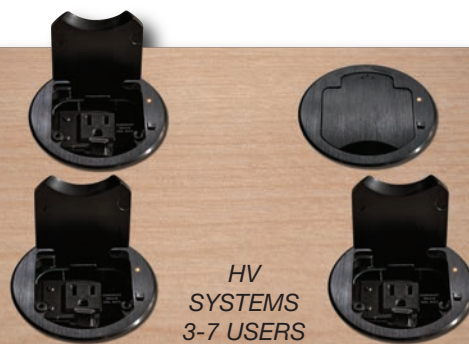

HV-1000 4 PERSON TABLE BOX SYSTEM

DESCRIPTION

The HuddleVU system allows for multiple users to share and view their laptops, tablets, and smart phones screens on a main display. Unlike conventional presentation systems, anyone participating can be a presenter or the audience at any given time at the push of a button. LED's indicate which user is currently live and when the system is busy to each user.

There are two model styles available:

The **HV-1000** single table box system employs a single FSR HV-T6 table box that allows 1 to 4 users to plug in and power their laptops or other input devices and simply push a button to display their desktop information on the main display. Any user can switch to their own laptops, tablets, and smartphones at any time simply by pushing their own button on the T6 housing.

The individual **HV** systems accommodate from 3 to 7 users depending on the model. Each user has their own FSR HV-T3 table box to plug into. Each table box contains a pullout HDMI cable and an AC outlet. A single push of a button on each T3 is all that is needed to display the laptop or iPad's desktop information onto the main display.

FEATURES

- Collaborate and share ideas on your computer screen with others
- One button press inclusion of users
- No software or programming required
- Simple installation
- Create attractive workspaces
- Hardware and cables included
- Conversion kits available for VGA and audio input
- Systems with four or less inputs can be controlled by an external control system
- One of the existing HDMI inputs on an HV-T3 table box (up to two on an HV-T6) can be converted to a VGA / Stereo audio input using an HV-1PC-INP converter kit. (See back)