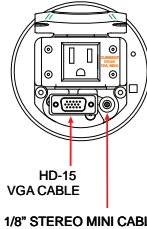

HV-T3 WITH AN HV-1PC-INP KIT INSTALLED