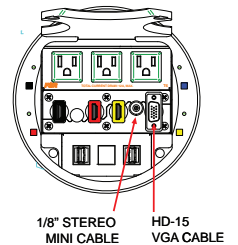

An HV-CTL Controller and up to two DV-HSW-41 HDMI Switchers are included on all systems. The HV-CTL has a power switch, two AC outlets to power the DV-HSW-41 HDMI Switchers and an additional AC outlet to power the main display. The HV-CTL is the main termination point for the system components. When four or less inputs are used the HV-CTL switching can be serially controlled by an external control system.

HV-T3 WITH AN HV-1PC-INP KIT INSTALLED

HV-1000 4-Person Collaboration System

Mounted Under Table

Display

HV-T6 WITH AN HV-1PC-INP KIT INSTALLED

Specifications are subject to change without notice.

Products are not shown to scale.