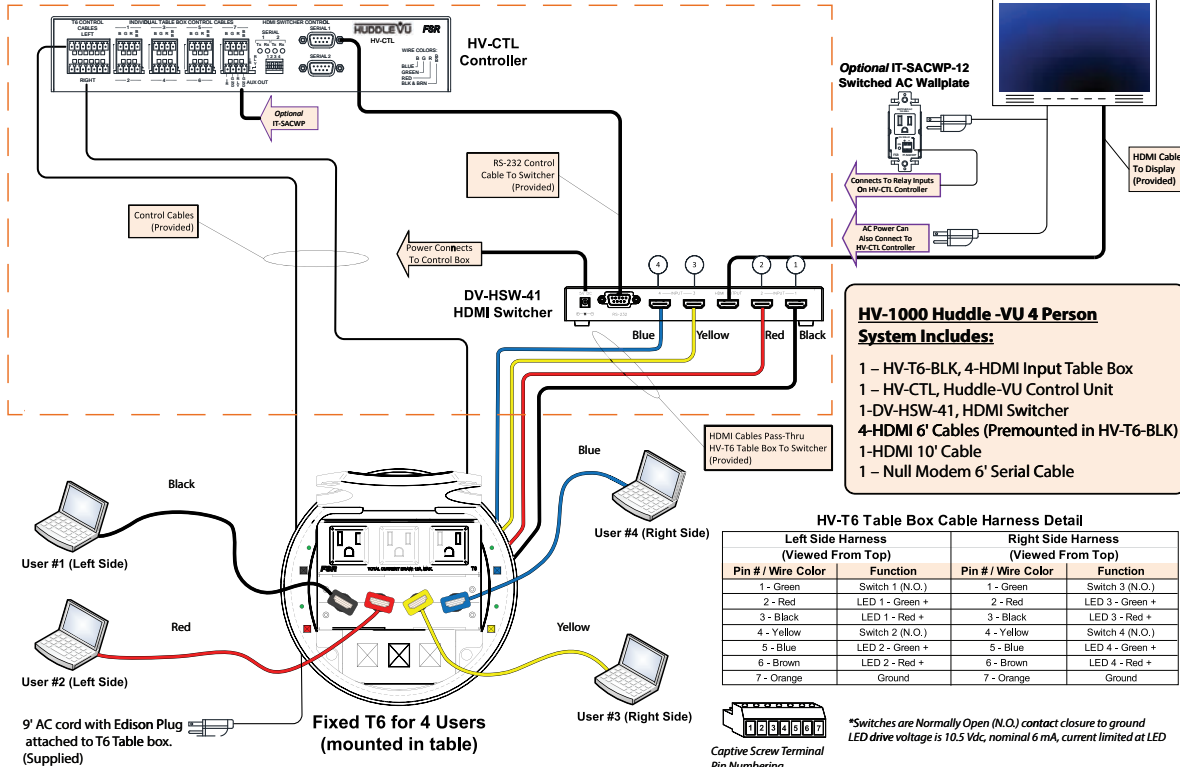

The individual **HV** systems accommodate from 3 to 7 users depending on the model. Each user has their own FSR HV-T3 table box to plug into. Each table box contains a pullout HDMI cable and an AC outlet. A single push of a button on each T3 is all that is needed to display the laptop or iPad's desktop information onto the main display.

LIT1454B

SYSTEM DRAWINGS

HV Multi-Person Collaboration Systems

Multi-Person Huddle -VU System Includes:

- 1 - HV-CTL, Huddle-VU HuddleVU Control Unit
- 1 - Null Modem 6' Serial Cable
- 1 - HDMI 10' Cable (To Display)
- 1 - DV-HSW-41, HDMI Switcher (Up To 4 Users)
- (2nd DV-HSW-41 & Null Modem 6' Serial Cable included with 5+ User Packages)
- 1 - HV-T3-BLK, Table Box (Per User)
- 1 - 6' HDMI & Control Cables (Included in HV-T3-BLK)

One of the existing HDMI inputs on an HV-T3 table box (up to two on an HV-T6) can be converted to a VGA / Stereo audio input using an HV-1PC-INP converter kit. Each kit includes one HV-1PC-INP converter, cables and all the necessary and hardware needed for one conversion. (Order as needed).

HV-T3 WITH AN HV-1PC-INP KIT INSTALLED

HV-1000 4-Person Collaboration System

Mounted Under Table

Display

HV-T6 WITH AN HV-1PC-INP KIT INSTALLED

Specifications are subject to change without notice.

Products are not shown to scale.