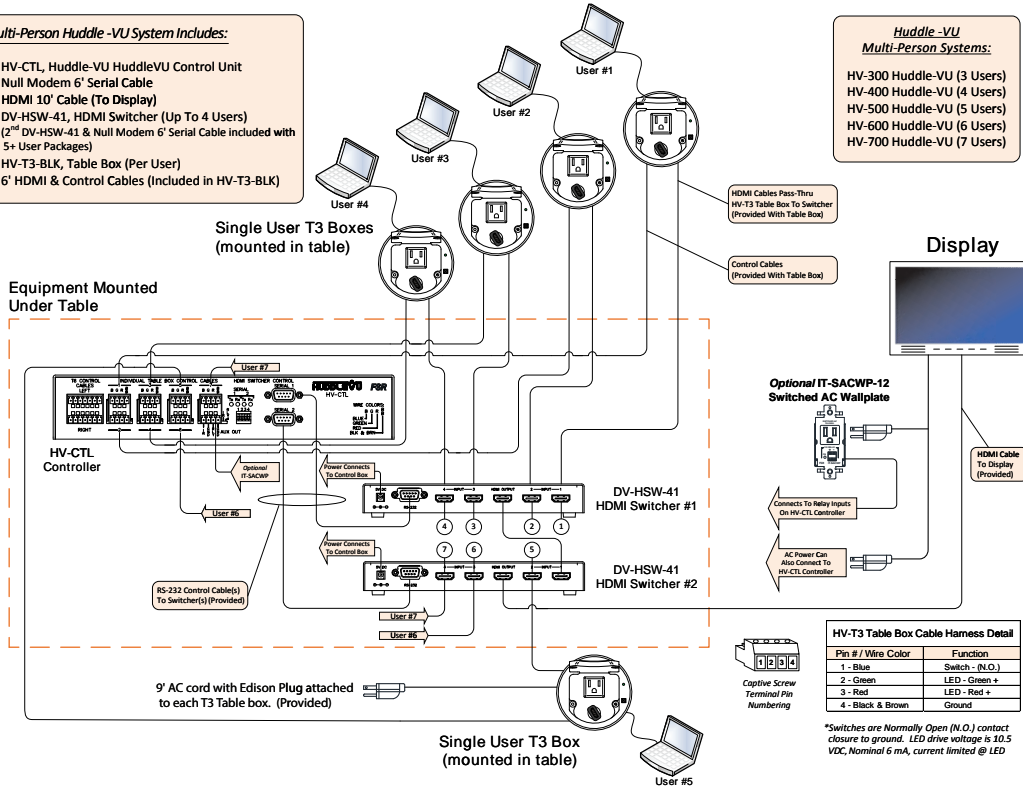

The individual **HV** systems accommodate from 3 to 7 users depending on the model. Each user has their own FSR HV-T3 table box to plug into. Each table box contains a pullout HDMI cable and an AC outlet. A single push of a button on each T3 is all that is needed to display the laptop or iPad's desktop information onto the main display.

An HV-CTL Controller and up to two DV-HSW-41 HDMI Switchers are included on all systems. The HV-CTL has a power switch, two AC outlets to power the DV-HSW-41 HDMI Switchers and an additional AC outlet to power the main display. The HV-CTL is the main termination point for the system components. When four or less inputs are used the HV-CTL switching can be serially controlled by an external control system.

ACCESSORIES

HV-1PC-INP	VGA /Stereo audio Conversion kit (converts one HDMI input on an HV table box to a VGA and stereo audio input). [See back].
IT-SACWP-12	Switched AC Outlet

FSR Inc.

244 Bergen Boulevard, Woodland Park, NJ 07424
Phone: 973.785.4347 · Fax: 973.785.4207
Web: www.fsrinc.com · E-mail: sales@fsrinc.com

LIT1454B

SYSTEM DRAWINGS

HV Multi-Person Collaboration Systems

Multi-Person Huddle -VU System Includes:

- 1 - HV-CTL, Huddle-VU HuddleVU Control Unit
- 1 - Null Modem 6' Serial Cable
- 1 - HDMI 10' Cable (To Display)
- 1 - DV-HSW-41, HDMI Switcher (Up To 4 Users)
- (2nd DV-HSW-41 & Null Modem 6' Serial Cable included with 5+ User Packages)
- 1 - HV-T3-BLK, Table Box (Per User)
- 1 - 6' HDMI & Control Cables (Included in HV-T3-BLK)