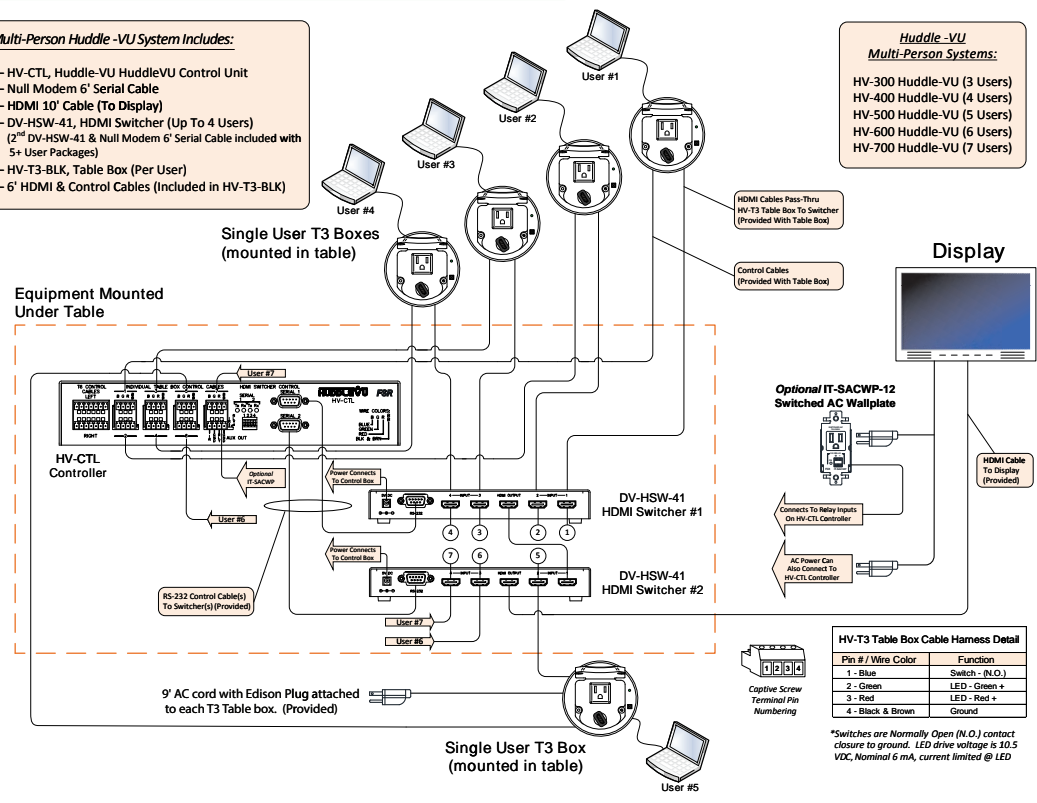

An HV-CTL Controller and up to two DV-HSW-41 HDMI Switchers are included on all systems. The HV-CTL has a power switch, two AC outlets to power the DV-HSW-41 HDMI Switchers and an additional AC outlet to power the main display. The HV-CTL is the main termination point for the system components. When four or less inputs are used the HV-CTL switching can be serially controlled by an external control system.

ACCESSORIES

HV-1PC-INP	VGA /Stereo audio Conversion kit (converts one HDMI input on an HV table box to a VGA and stereo audio input). [See back].
IT-SACWP-12	Switched AC Outlet

FSR Inc.

244 Bergen Boulevard, Woodland Park, NJ 07424

Phone: 973.785.4347 · Fax: 973.785.4207

Web: www.fsrinc.com · E-mail: sales@fsrinc.com

LIT1454B

SYSTEM DRAWINGS

HV Multi-Person Collaboration Systems

- Multi-Person Huddle -VU System Includes:**
- 1 - HV-CTL, Huddle-VU HuddleVU Control Unit
 - 1 - Null Modem 6' Serial Cable
 - 1 - HDMI 10' Cable (To Display)
 - 1 - DV-HSW-41, HDMI Switcher (Up To 4 Users)
 - (2nd DV-HSW-41 & Null Modem 6' Serial Cable included with 5+ User Packages)
 - 1 - HV-T3-BLK, Table Box (Per User)
 - 1 - 6' HDMI & Control Cables (Included in HV-T3-BLK)

One of the existing HDMI inputs on an HV-T3 table box (up to two on an HV-T6) can be converted to a VGA / Stereo audio input using an HV-1PC-INP converter kit. Each kit includes one DV-PC2HD Converter, cables and all the necessary and hardware needed for one conversion. (Order as needed).