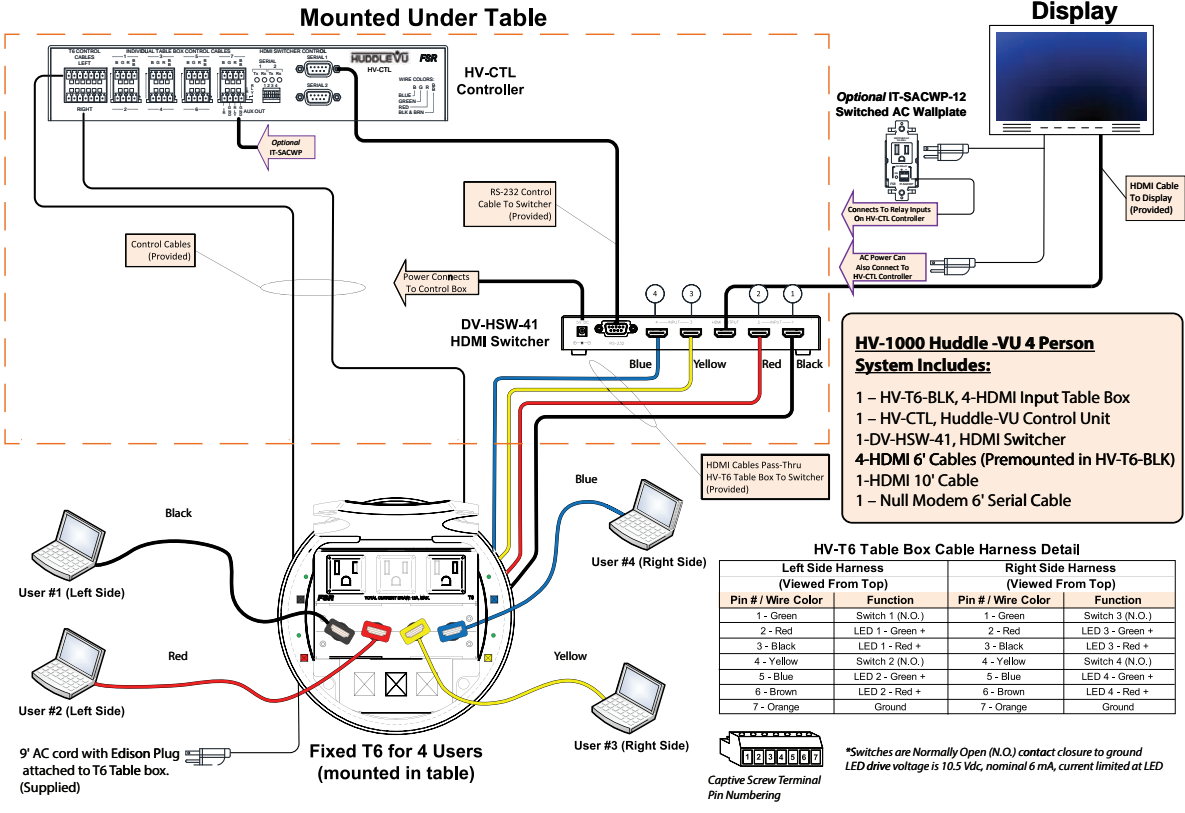

HV-1000 4-Person Collaboration System

Specifications are subject to change without notice.
Products are not shown to scale.

FSR Inc.

244 Bergen Boulevard, Woodland Park, NJ 07424
Phone: 973.785.4347 · Fax: 973.785.4207
Web: www.fsrinc.com · E-mail: sales@fsrinc.com