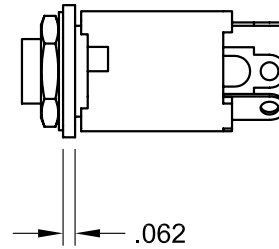

4

3

2

1

C

C

B

B

A

A

2 1/4" STEREO JACKS - SOLDER TYPE

**FSR** *INC.*  
 244 BERGEN BLVD.  
 W. PATERSON, NJ 07424  
 TEL. (973) 785-4347  
 FAX (973) 785-3318

TITLE: IPS AUDIO INSERT IPS-A522S		
DRAWN BY: JRE	DATE: 08/01/08	REV: -
DWG#: IPS-A522S	SCALE: 1:1	