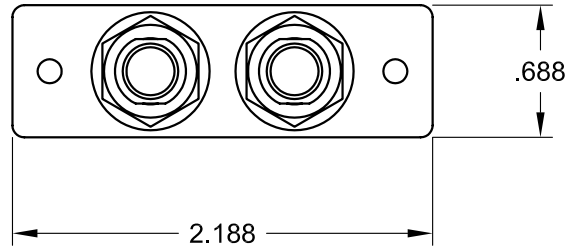

4

3

2

1

C

C

B

B

A

A

2 1/4" STEREO JACKS - SOLDER TYPE

**FSR** *INC.*  
 244 BERGEN BLVD.  
 W. PATERSON, NJ 07424  
 TEL. (973) 785-4347  
 FAX (973) 785-3318

TITLE: IPS AUDIO INSERT IPS-A522S		
DRAWN BY: JRE	DATE: 08/01/08	REV: -
DWG#: IPS-A522S	SCALE: 1:1	