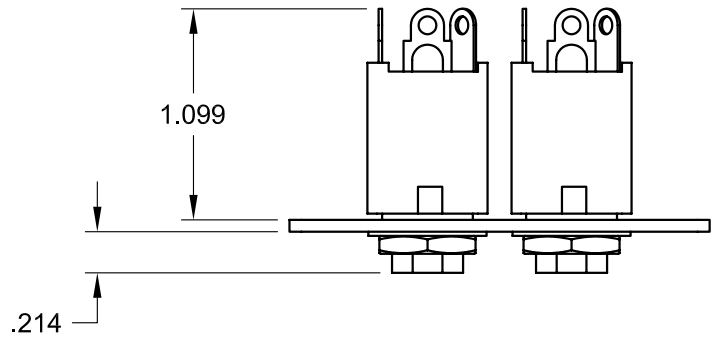

4

3

2

1

C

C

B

B

A

A

2 1/4" STEREO JACKS - SOLDER TYPE

**FSR** *INC.*  
 244 BERGEN BLVD.  
 W. PATERSON, NJ 07424  
 TEL. (973) 785-4347  
 FAX (973) 785-3318

TITLE: IPS AUDIO INSERT IPS-A522S		
DRAWN BY: JRE	DATE: 08/01/08	REV: -
DWG#: IPS-A522S	SCALE: 1:1	