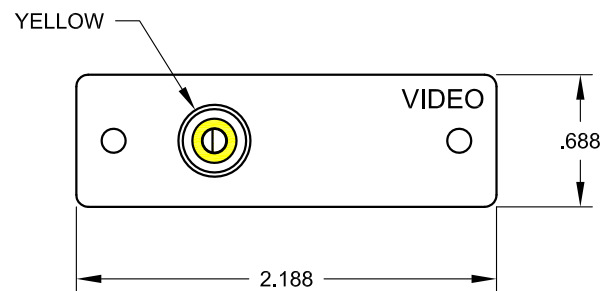

ORDER INFORMATION

IPS-V210S-XXX (WITHOUT LABEL)
IPS-V210S-LB-XXX (WITH LABEL)

COLOR KEY:

XXX - BLK (BLACK)
IVY (IVORY)
WHT (WHITE)

RCA (YELLOW) - SOLDER TYPE

FSR inc.
244 BERGEN BLVD.
WOODLAND PARK, NJ 07424
TEL (973) 785-4347
FAX (973) 785-3318

TITLE: IPS VIDEO INSERT IPS-V210S		
DRAWN BY: JRE	DATE: 04/08/13	REV: 01
DWG#: IPS-V210S	SCALE: -