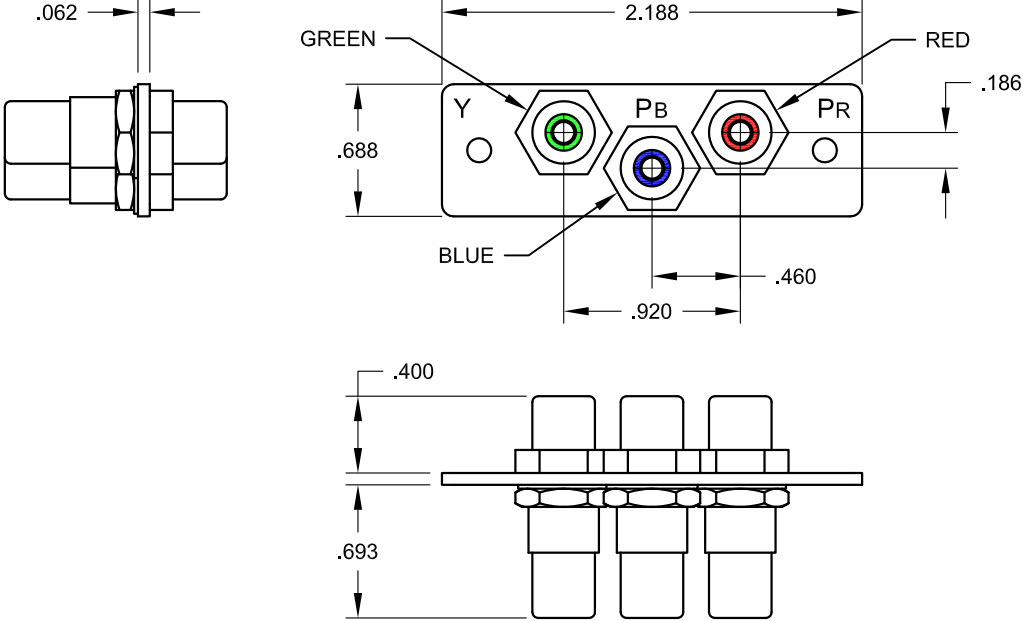

ORDER INFORMATION
IPS-V230S-XXX (WITHOUT LABEL)
IPS-V230S-LB-XXX (WITH LABEL)

COLOR KEY:
XXX - BLK (BLACK)
IVY (IVORY)
WHT (WHITE)

RCA (RED, BLUE AND GREEN) - BULKHEAD TYPE

FSR inc.
244 BERGEN BLVD.
WOODLAND PARK, NJ 07424
TEL. (973) 785-4347
FAX (973) 785-3318

TITLE: IPS VIDEO INSERT IPS-V230S		
DRAWN BY: JRE	DATE: 04/08/13	REV: 01
DWG#: IPS-V230S	SCALE: -