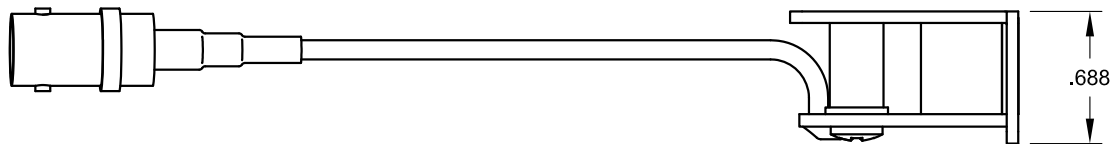

ORDER INFORMATION

IPS-V310S-XXX (WITHOUT LABEL)
IPS-V310S-LB-XXX (WITH LABEL)

COLOR KEY:

XXX - BLK (BLACK)
IVY (IVORY)
WHT (WHITE)

S-VIDEO TO 2-BNC TAILS

FSR inc.
244 BERGEN BLVD.
WOODLAND PARK, NJ 07424
TEL (973) 785-4347
FAX (973) 785-3318

TITLE: IPS VIDEO INSERT IPS-V310S		
DRAWN BY: JRE	DATE: 04/08/13	REV: 01
DWG#: IPS-V310S	SCALE: -