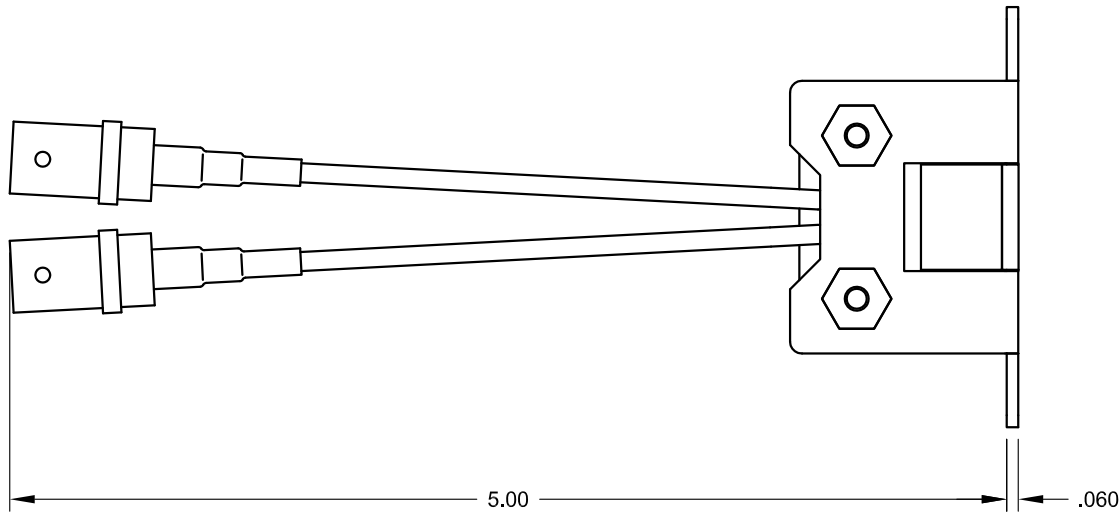

ORDER INFORMATION

IPS-V310S-XXX (WITHOUT LABEL)
IPS-V310S-LB-XXX (WITH LABEL)

COLOR KEY:

XXX - BLK (BLACK)
IVY (IVORY)
WHT (WHITE)

S-VIDEO TO 2-BNC TAILS

FSR inc.
244 BERGEN BLVD.
WOODLAND PARK, NJ 07424
TEL (973) 785-4347
FAX (973) 785-3318

TITLE: IPS VIDEO INSERT IPS-V310S		
DRAWN BY: JRE	DATE: 04/08/13	REV: 01
DWG#: IPS-V310S	SCALE: -